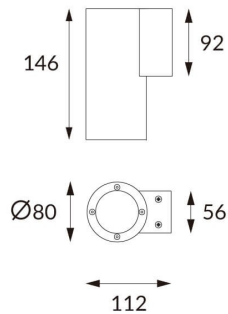

DOWNT

DOWNT is a wall light with round design emitting light downwards. With a size of Ø80mmx146mm and a power of 10W, has a reflector with 15 degrees beam angle. With a real lumen output of 1170lm, and an efficiency of 117lm/W. Is made in Die Cast Aluminium Body, Tempered Glass Cover and has an IP65 and an IK10 degree of protection. DALI driver. Finished in White color.

Item code 86.OW08.2313.01

Product type Outdoor

Category Wall Light

Family DOWNT

Pictograms

Product

Real power (W) 10

Real luminous flux (Lm) 1170

Control gear DALI

Colour temperature (K) 3000

Colour consistency (SDCM) SDCM<3

CRI 80

IK IK10

Scheme

Photometry