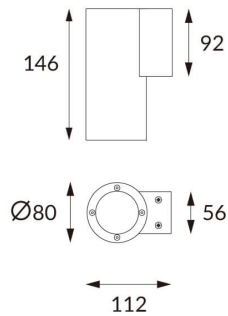

DOWNT

DOWNT is a wall light with round design emitting light downwards. With a size of Ø80mmx146mm and a power of 10W, has a reflector with 15 degrees beam angle. With a real lumen output of 1170lm, and an efficiency of 117lm/W. Is made in Die Cast Aluminium Body, Tempered Glass Cover and has an IP65 and an IK10 degree of protection. DALI driver. Finished in White color.

Item code 86.OW08.2313.01

Product type Outdoor

Category Wall Light

Family DOWNT

Pictograms

Product

Real power (W) 10

Real luminous flux (Lm) 1170

Control gear DALI

Colour temperature (K) 3000

Colour consistency (SDCM) SDCM<3

CRI 80

IK IK10

Scheme

Photometry