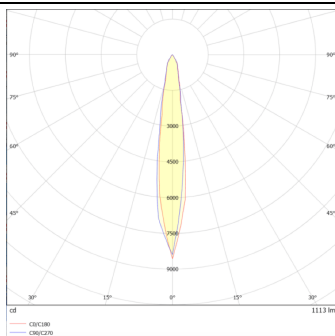

Photometry

Product

Real power (W) 10

Real luminous flux (Lm) 1170

Luminous efficiency (Lm/W) 117

Beam angle (°) 15

Life time (h) 50000h L70B10

IP 65

Electrical class insulation Class I

Colour White

Chip Brand NICHIA

Control gear included Yes

Control gear DALI

Colour temperature (K) 3000

Colour consistency (SDCM) SDCM<3

CRI 80

IK IK10