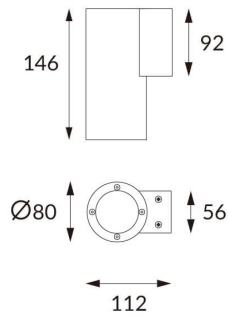

DOWNT

DOWNT is a wall light with round design emitting light downwards. With a size of Ø80mmx146mm and a power of 10W, has a reflector with 15 degrees beam angle. With a real lumen output of 1170lm, and an efficiency of 117lm/W. Is made in Die Cast Aluminium Body, Tempered Glass Cover and has an IP65 and an IK10 degree of protection. DALI driver. Finished in White color.

Item code 86.OW08.2313.01

Product type Outdoor

Category Wall Light

Family DOWNT

Pictograms

Scheme

Photometry

Product

Real power (W) 10

Real luminous flux (Lm) 1170

Luminous efficiency (Lm/W) 117

Beam angle (°) 15

Life time (h) 50000h L70B10

IP 65

Electrical class insulation Class I

Colour White