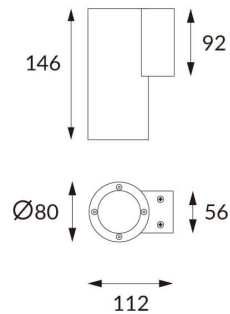

DOWNT

DOWNT is a wall light with round design emitting light downwards. With a size of Ø80mmx146mm and a power of 10W, has a reflector with 15 degrees beam angle. With a real lumen output of 1170lm, and an efficiency of 117lm/W. Is made in Die Cast Aluminium Body, Tempered Glass Cover and has an IP65 and an IK10 degree of protection. DALI driver. Finished in White color.

Item code 86.OW08.2313.01

Product type Outdoor

Category Wall Light

Family DOWNT

Pictograms

Product

Real power (W) 10

Real luminous flux (Lm) 1170

Control gear DALI

Colour temperature (K) 3000

Colour consistency (SDCM) SDCM<3

CRI 80

IK IK10

Scheme

Photometry