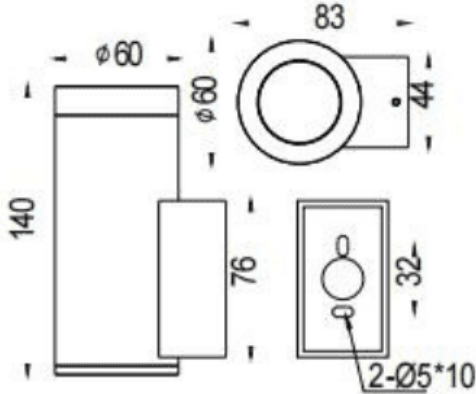

DOWNT

Lavov wall fixture from the family DOWNT with a power of 10W and a 15 degrees beam angle. Finished in White colour. Dimensions Ø60X83X140mm.. With a total lumen output of 800lm and a luminous efficiency of 80lm/W. CCT 3000K. Driver DALI. Made in Die Cast Aluminium Body, Tempered Glass Cover .IP65. IK05

Dimensions

Product dimensions (mm) **Ø60X83X140mm**

Scheme

Photometry

Item code	86.OW08.2313.01
Product type	Outdoor
Category	Wall Light
Family	DOWNT
Pictograms	

Product	
Real power (W)	10
Real luminous flux (Lm)	800
Luminous efficiency (Lm/W)	80
Beam angle (°)	15
Life time (h)	50000h L70B10
IP	IP65
Electrical class insulation	Class I
Colour	White
Control gear included	Yes
Control gear	DALI
Light source	LED
Type of LED	COB
Colour temperature (K)	3000
Colour consistency (SDCM)	SDCM3
CRI	80
IK	IK05