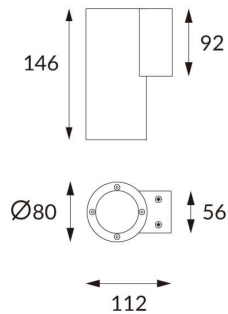

DOWNT

DOWNT is a wall light with round design emitting light downwards. With a size of Ø80mmx146mm and a power of 10W, has a reflector with 15 degrees beam angle. With a real lumen output of 1170lm, and an efficiency of 117lm/W. Is made in Die Cast Aluminium Body, Tempered Glass Cover and has an IP65 and an IK10 degree of protection. DALI driver. Finished in Black color.

Item code 86.OW08.2313.02

Product type Outdoor

Category Wall Light

Family DOWNT

Pictograms

Scheme

Photometry

Product

Real power (W) 10

Real luminous flux (Lm) 1170

Luminous efficiency (Lm/W) 117

Beam angle (°) 15

Life time (h) 50000h L70B10

IP 65

Electrical class insulation Class I

Colour Black