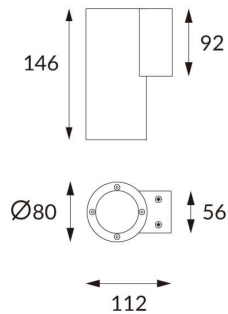

DOWNT

DOWNT is a wall light with round design emitting light downwards. With a size of Ø80mmx146mm and a power of 10W, has a reflector with 15 degrees beam angle. With a real lumen output of 1170lm, and an efficiency of 117lm/W. Is made in Die Cast Aluminium Body, Tempered Glass Cover and has an IP65 and an IK10 degree of protection. DALI driver. Finished in Black color.

Item code 86.OW08.2313.02

Product type Outdoor

Category Wall Light

Family DOWNT

Pictograms

Scheme

Photometry

Product

Real power (W) 10

Real luminous flux (Lm) 1170

Luminous efficiency (Lm/W) 117

Beam angle (°) 15

Life time (h) 50000h L70B10

IP 65

Electrical class insulation Class I

Colour Black

Chip Brand NICHIA

Control gear included Yes

Control gear DALI

Colour temperature (K) 3000

Colour consistency (SDCM) SDCM<3

CRI 80

IK IK10