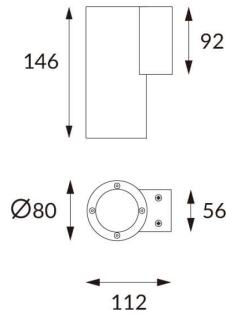

DOWNT

DOWNT is a wall light with round design emitting light downwards. With a size of Ø80mmx146mm and a power of 10W, has a reflector with 15 degrees beam angle. With a real lumen output of 1170lm, and an efficiency of 117lm/W. Is made in Die Cast Aluminium Body, Tempered Glass Cover and has an IP65 and an IK10 degree of protection. DALI driver. Finished in Black color.

Item code	86.OW08.2313.02
Product type	Outdoor
Category	Wall Light
Family	DOWNT
Pictograms	

Scheme

Photometry

Product	
Real power (W)	10
Real luminous flux (Lm)	1170
Luminous efficiency (Lm/W)	117
Beam angle (°)	15
Life time (h)	50000h L70B10
IP	65
Electrical class insulation	Class I
Colour	Black
Chip Brand	NICHIA
Control gear included	Yes
Control gear	DALI
Colour temperature (K)	3000
Colour consistency (SDCM)	SDCM<3
CRI	80
IK	IK10