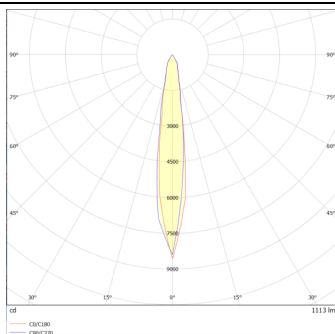

Photometry

Product

Real power (W) 10

Real luminous flux (Lm) 1170

Luminous efficiency (Lm/W) 117

Beam angle (°) 15

Life time (h) 50000h L70B10

IP 65

Electrical class insulation Class I

Colour Black

Chip Brand NICHIA

Control gear included Yes

Control gear DALI

Colour temperature (K) 3000

Colour consistency (SDCM) SDCM<3

CRI 80

IK IK10