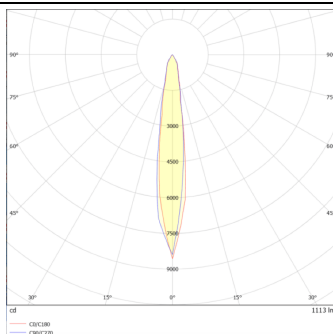

Photometry

Product

Real power (W) 10

Real luminous flux (Lm) 1170

Luminous efficiency (Lm/W) 117

Beam angle (°) 15

Life time (h) 50000h L70B10

IP 65

Electrical class insulation Class I

Colour Black

Chip Brand NICHIA

Control gear included Yes

Control gear DALI

Colour temperature (K) 3000

Colour consistency (SDCM) SDCM<3

CRI 80

IK IK10