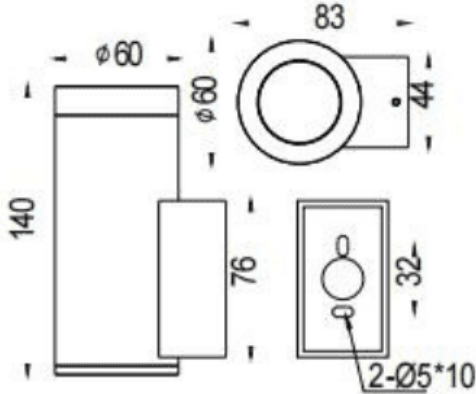

DOWNT

Lavov wall fixture from the family DOWNT with a power of 10W and a 15 degrees beam angle. Finished in Black colour. Dimensions Ø60X83X140mm.. With a total lumen output of 800lm and a luminous efficiency of 80lm/W. CCT 3000K. Driver DALI. Made in Die Cast Aluminium Body, Tempered Glass Cover .IP65. IK05

Dimensions

Product dimensions (mm) **Ø60X83X140mm**

Scheme

Photometry

Item code	86.OW08.2313.02
Product type	Outdoor
Category	Wall Light
Family	DOWNT
Pictograms	

Product	
Real power (W)	10
Real luminous flux (Lm)	800
Luminous efficiency (Lm/W)	80
Beam angle (°)	15
Life time (h)	50000h L70B10
IP	IP65
Electrical class insulation	Class I
Colour	Black
Control gear included	Yes
Control gear	DALI
Light source	LED
Type of LED	COB
Colour temperature (K)	3000
Colour consistency (SDCM)	SDCM3
CRI	80
IK	IK05