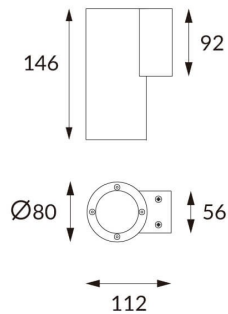

DOWNT

DOWNT is a wall light with round design emitting light downwards. With a size of Ø80mmx146mm and a power of 10W, has a reflector with 15 degrees beam angle. With a real lumen output of 1170lm, and an efficiency of 117lm/W. Is made in Die Cast Aluminium Body, Tempered Glass Cover and has an IP65 and an IK10 degree of protection. DALI driver. Finished in Black color.

Scheme

Photometry

Item code	86.OW08.2313.02
Product type	Outdoor
Category	Wall Light
Family	DOWNT
Pictograms	

Product

Real power (W)	10
Real luminous flux (Lm)	1170
Luminous efficiency (Lm/W)	117
Beam angle (°)	15
Life time (h)	50000h L70B10
IP	65
Electrical class insulation	Class I
Colour	Black
Chip Brand	NICHIA
Control gear included	Yes
Control gear	DALI
Colour temperature (K)	3000
Colour consistency (SDCM)	SDCM<3
CRI	80
IK	IK10