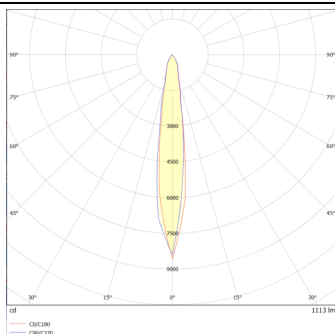

DOWNT

DOWNT is a wall light with round design emitting light downwards. With a size of Ø80mmx146mm and a power of 10W, has a reflector with 15 degrees beam angle. With a real lumen output of 1170lm, and an efficiency of 117lm/W. Is made in Die Cast Aluminium Body, Tempered Glass Cover and has an IP65 and an IK10 degree of protection. DALI driver. Finished in Black color.

Scheme

Photometry

Item code	86.OW08.2313.02
Product type	Outdoor
Category	Wall Light
Family	DOWNT
Pictograms	

Product

Real power (W)	10
Real luminous flux (Lm)	1170
Luminous efficiency (Lm/W)	117
Beam angle (°)	15
Life time (h)	50000h L70B10
IP	65
Electrical class insulation	Class I
Colour	Black
Chip Brand	NICHIA
Control gear included	Yes
Control gear	DALI
Colour temperature (K)	3000
Colour consistency (SDCM)	SDCM<3
CRI	80
IK	IK10