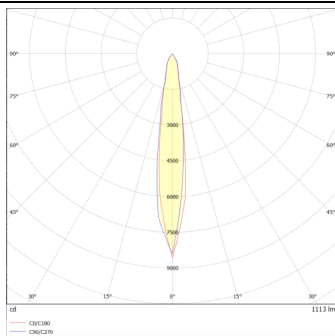

DOWNT

DOWNT is a wall light with round design emitting light downwards. With a size of Ø80mmx146mm and a power of 10W, has a reflector with 15 degrees beam angle. With a real lumen output of 1170lm, and an efficiency of 117lm/W. Is made in Die Cast Aluminium Body, Tempered Glass Cover and has an IP65 and an IK10 degree of protection. DALI driver. Finished in Black color.

Item code	86.OW08.2313.02
Product type	Outdoor
Category	Wall Light
Family	DOWNT
Pictograms	

Scheme

Photometry

Product	
Real power (W)	10
Real luminous flux (Lm)	1170
Luminous efficiency (Lm/W)	117
Beam angle (°)	15
Life time (h)	50000h L70B10
IP	65
Electrical class insulation	Class I
Colour	Black
Chip Brand	NICHIA
Control gear included	Yes
Control gear	DALI
Colour temperature (K)	3000
Colour consistency (SDCM)	SDCM<3
CRI	80
IK	IK10