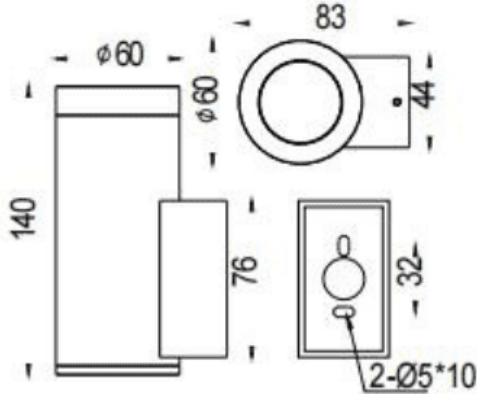

DOWNT

Lavov wall fixture from the family DOWNT with a power of 10W and a 15 degrees beam angle. Finished in Black colour. Dimensions Ø60X83X140mm.. With a total lumen output of 800lm and a luminous efficiency of 80lm/W. CCT 3000K. Driver DALI. Made in Die Cast Aluminium Body, Tempered Glass Cover .IP65. IK05

Dimensions

Product dimensions (mm) **Ø60X83X140mm**

Scheme

Photometry

Item code	86.OW08.2313.02
Product type	Outdoor
Category	Wall Light
Family	DOWNT
Pictograms	

Product	
Real power (W)	10
Real luminous flux (Lm)	800
Luminous efficiency (Lm/W)	80
Beam angle (°)	15
Life time (h)	50000h L70B10
IP	IP65
Electrical class insulation	Class I
Colour	Black
Control gear included	Yes
Control gear	DALI
Light source	LED
Type of LED	COB
Colour temperature (K)	3000
Colour consistency (SDCM)	SDCM3
CRI	80
IK	IK05