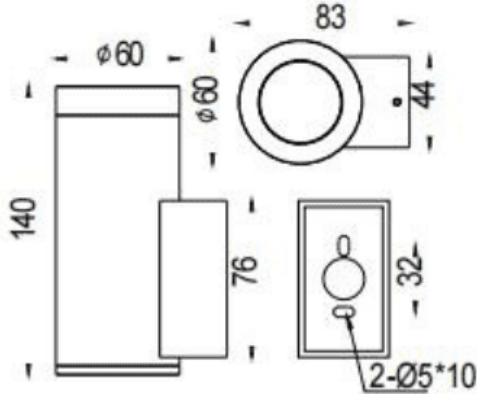

DOWNT

Lavov wall fixture from the family DOWNT with a power of 10W and a 15 degrees beam angle. Finished in Grey colour. Dimensions Ø60X83X140mm.. With a total lumen output of 800lm and a luminous efficiency of 80lm/W. CCT 3000K. Driver DALI. Made in Die Cast Aluminium Body, Tempered Glass Cover .IP65. IK05

Dimensions

Product dimensions (mm) **Ø60X83X140mm**

Scheme

Photometry

Item code	86.OW08.2313.03
Product type	Outdoor
Category	Wall Light
Family	DOWNT
Pictograms	

Product	
Real power (W)	10
Real luminous flux (Lm)	800
Luminous efficiency (Lm/W)	80
Beam angle (°)	15
Life time (h)	50000h L70B10
IP	IP65
Electrical class insulation	Class I
Colour	Grey
Control gear included	Yes
Control gear	DALI
Light source	LED
Type of LED	COB
Colour temperature (K)	3000
Colour consistency (SDCM)	SDCM3
CRI	80
IK	IK05