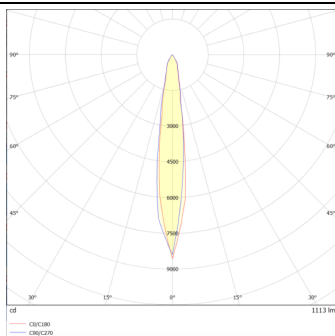

Photometry

Product

Real power (W) 10

Real luminous flux (Lm) 1170

Luminous efficiency (Lm/W) 117

Beam angle (°) 15

Life time (h) 50000h L70B10

IP 65

Electrical class insulation Class I

Colour Grey

Chip Brand NICHIA

Control gear included Yes

Control gear DALI

Colour temperature (K) 3000

Colour consistency (SDCM) SDCM<3

CRI 80

IK IK10