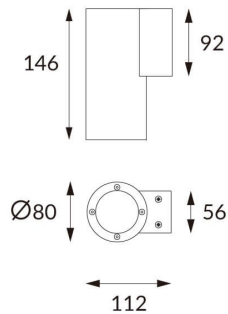

DOWNT

DOWNT is a wall light with round design emitting light downwards. With a size of Ø80mmx146mm and a power of 10W, has a reflector with 15 degrees beam angle. With a real lumen output of 1170lm, and an efficiency of 117lm/W. Is made in Die Cast Aluminium Body, Tempered Glass Cover and has an IP65 and an IK10 degree of protection. DALI driver. Finished in Grey color.

Scheme

Photometry

Item code	86.OW08.2313.03
Product type	Outdoor
Category	Wall Light
Family	DOWNT
Pictograms	

Product

Real power (W)	10
Real luminous flux (Lm)	1170
Luminous efficiency (Lm/W)	117
Beam angle (°)	15
Life time (h)	50000h L70B10
IP	65
Electrical class insulation	Class I
Colour	Grey
Chip Brand	NICHIA
Control gear included	Yes
Control gear	DALI
Colour temperature (K)	3000
Colour consistency (SDCM)	SDCM<3
CRI	80
IK	IK10