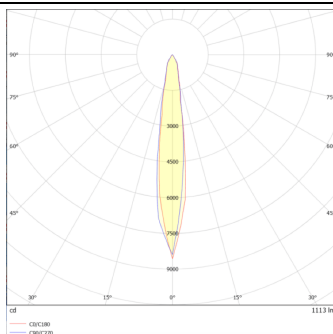

DOWNT

DOWNT is a wall light with round design emitting light downwards. With a size of Ø80mmx146mm and a power of 10W, has a reflector with 15 degrees beam angle. With a real lumen output of 1170lm, and an efficiency of 117lm/W. Is made in Die Cast Aluminium Body, Tempered Glass Cover and has an IP65 and an IK10 degree of protection. DALI driver. Finished in Grey color.

Scheme

Photometry

Item code	86.OW08.2313.03
Product type	Outdoor
Category	Wall Light
Family	DOWNT
Pictograms	

Product

Real power (W)	10
Real luminous flux (Lm)	1170
Luminous efficiency (Lm/W)	117
Beam angle (°)	15
Life time (h)	50000h L70B10
IP	65
Electrical class insulation	Class I
Colour	Grey
Chip Brand	NICHIA
Control gear included	Yes
Control gear	DALI
Colour temperature (K)	3000
Colour consistency (SDCM)	SDCM<3
CRI	80
IK	IK10