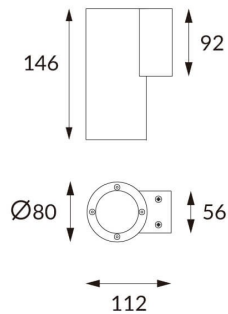

DOWNT

DOWNT is a wall light with round design emitting light downwards. With a size of Ø80mmx146mm and a power of 10W, has a reflector with 15 degrees beam angle. With a real lumen output of 1170lm, and an efficiency of 117lm/W. Is made in Die Cast Aluminium Body, Tempered Glass Cover and has an IP65 and an IK10 degree of protection. DALI driver. Finished in Grey color.

Item code 86.OW08.2313.03

Product type Outdoor

Category Wall Light

Family DOWNT

Pictograms

Scheme

Photometry

Product

Real power (W) 10

Real luminous flux (Lm) 1170

Luminous efficiency (Lm/W) 117

Beam angle (°) 15

Life time (h) 50000h L70B10

IP 65

Electrical class insulation Class I

Colour Grey