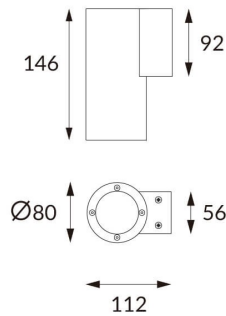

**DOWNT**

DOWNT is a wall light with round design emitting light downwards. With a size of Ø80mmx146mm and a power of 10W, has a reflector with 15 degrees beam angle. With a real lumen output of 1170lm, and an efficiency of 117lm/W. Is made in Die Cast Aluminium Body, Tempered Glass Cover and has an IP65 and an IK10 degree of protection. DALI driver. Finished in Grey color.

**Real power (W)** 10

**Real luminous flux (Lm)** 1170

**Luminous efficiency (Lm/W)** 117

**Beam angle (°)** 15

**Life time (h)** 50000h L70B10

**IP** 65

**Electrical class insulation** Class I

**Colour** Grey

**Chip Brand** NICHIA

**Control gear included** Yes

**Control gear** DALI

**Colour temperature (K)** 3000

**Colour consistency (SDCM)** SDCM<3

**CRI** 80

**IK** IK10

**Scheme**

**Photometry**