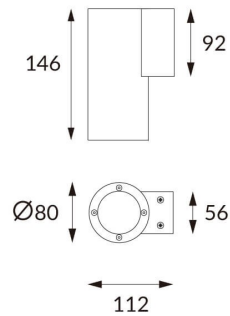

DOWNT

DOWNT is a wall light with round design emitting light downwards. With a size of Ø80mmx146mm and a power of 10W, has a reflector with 24 degrees beam angle. With a real lumen output of 1170lm, and an efficiency of 117lm/W. Is made in Die Cast Aluminium Body, Tempered Glass Cover and has an IP65 and an IK10 degree of protection. ON-OFF driver. Finished in White color.

Item code 86.OW08.2321.01

Product type Outdoor

Category Wall Light

Family DOWNT

Pictograms

Product

Real power (W) 10

Real luminous flux (Lm) 1170

Control gear ON-OFF

Colour temperature (K) 3000

Colour consistency (SDCM) SDCM<3

CRI 80

IK IK10

Scheme

Photometry