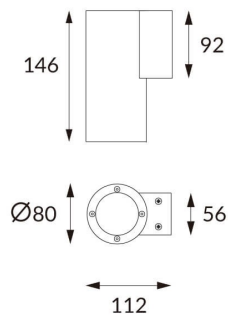

DOWNT

DOWNT is a wall light with round design emitting light downwards. With a size of Ø80mmx146mm and a power of 10W, has a reflector with 24 degrees beam angle. With a real lumen output of 1170lm, and an efficiency of 117lm/W. Is made in Die Cast Aluminium Body, Tempered Glass Cover and has an IP65 and an IK10 degree of protection. ON-OFF driver. Finished in White color.

Scheme

Photometry

Item code	86.OW08.2321.01
Product type	Outdoor
Category	Wall Light
Family	DOWNT
Pictograms	

Product

Real power (W)	10
Real luminous flux (Lm)	1170
Luminous efficiency (Lm/W)	117
Beam angle (°)	24
Life time (h)	50000h L70B10
IP	65
Electrical class insulation	Class I
Colour	White
Chip Brand	NICHIA
Control gear included	Yes
Control gear	ON-OFF
Colour temperature (K)	3000
Colour consistency (SDCM)	SDCM<3
CRI	80
IK	IK10