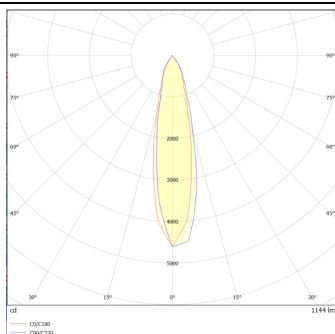

DOWNT

DOWNT is a wall light with round design emitting light downwards. With a size of Ø80mmx146mm and a power of 10W, has a reflector with 24 degrees beam angle. With a real lumen output of 1170lm, and an efficiency of 117lm/W. Is made in Die Cast Aluminium Body, Tempered Glass Cover and has an IP65 and an IK10 degree of protection. ON-OFF driver. Finished in White color.

Scheme

Photometry

Item code	86.OW08.2321.01
Product type	Outdoor
Category	Wall Light
Family	DOWNT
Pictograms	

Product

Real power (W)	10
Real luminous flux (Lm)	1170
Luminous efficiency (Lm/W)	117
Beam angle (°)	24
Life time (h)	50000h L70B10
IP	65
Electrical class insulation	Class I
Colour	White
Chip Brand	NICHIA
Control gear included	Yes
Control gear	ON-OFF
Colour temperature (K)	3000
Colour consistency (SDCM)	SDCM<3
CRI	80
IK	IK10