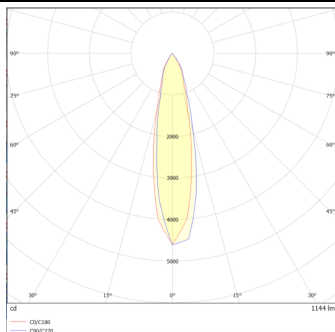

Photometry

Product

Real power (W) 10

Real luminous flux (Lm) 1170

Luminous efficiency (Lm/W) 117

Beam angle (°) 24

Life time (h) 50000h L70B10

IP 65

Electrical class insulation Class I

Colour White

Chip Brand NICHIA

Control gear included Yes

Control gear ON-OFF

Colour temperature (K) 3000

Colour consistency (SDCM) SDCM<3

CRI 80

IK IK10