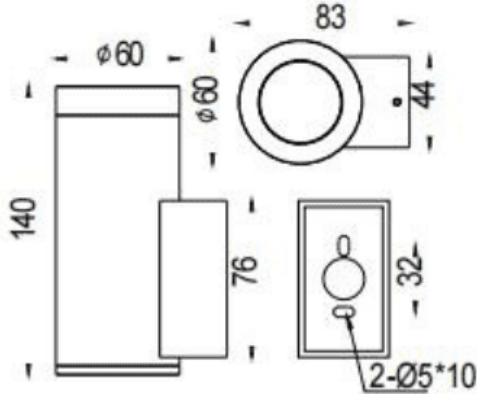

DOWNT

Lavov wall fixture from the family DOWNT with a power of 10W and a 24 degrees beam angle. Finished in White colour. Dimensions Ø60X83X140mm.. With a total lumen output of 800lm and a luminous efficiency of 80lm/W. CCT 3000K. Driver ON-OFF. Made in Die Cast Aluminium Body, Tempered Glass Cover .IP65. IK05

Dimensions

Product dimensions (mm) **Ø60X83X140mm**

Scheme

Photometry

Item code	86.OW08.2321.01
Product type	Outdoor
Category	Wall Light
Family	DOWNT
Pictograms	

Product	
Real power (W)	10
Real luminous flux (Lm)	800
Luminous efficiency (Lm/W)	80
Beam angle (°)	24
Life time (h)	50000h L70B10
IP	IP65
Electrical class insulation	Class I
Colour	White
Control gear included	Yes
Control gear	ON-OFF
Light source	LED
Type of LED	COB
Colour temperature (K)	3000
Colour consistency (SDCM)	SDCM3
CRI	80
IK	IK05