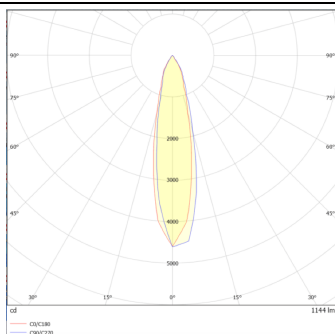

Photometry

Product

Real power (W) 10

Real luminous flux (Lm) 1170

Luminous efficiency (Lm/W) 117

Beam angle (°) 24

Life time (h) 50000h L70B10

IP 65

Electrical class insulation Class I

Colour White

Chip Brand NICHIA

Control gear included Yes

Control gear ON-OFF

Colour temperature (K) 3000

Colour consistency (SDCM) SDCM<3

CRI 80

IK IK10