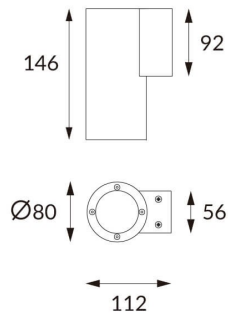

DOWNT

DOWNT is a wall light with round design emitting light downwards. With a size of Ø80mmx146mm and a power of 10W, has a reflector with 24 degrees beam angle. With a real lumen output of 1170lm, and an efficiency of 117lm/W. Is made in Die Cast Aluminium Body, Tempered Glass Cover and has an IP65 and an IK10 degree of protection. ON-OFF driver. Finished in White color.

Item code 86.OW08.2321.01

Product type Outdoor

Category Wall Light

Family DOWNT

Pictograms

Scheme

Photometry

Product

Real power (W) 10

Real luminous flux (Lm) 1170

Luminous efficiency (Lm/W) 117

Beam angle (°) 24

Life time (h) 50000h L70B10

IP 65

Electrical class insulation Class I

Colour White