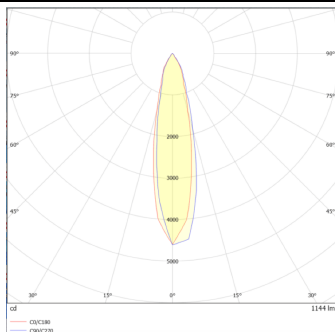

DOWNT

DOWNT is a wall light with round design emitting light downwards. With a size of Ø80mmx146mm and a power of 10W, has a reflector with 24 degrees beam angle. With a real lumen output of 1170lm, and an efficiency of 117lm/W. Is made in Die Cast Aluminium Body, Tempered Glass Cover and has an IP65 and an IK10 degree of protection. ON-OFF driver. Finished in Black color.

Scheme

Photometry

Item code	86.OW08.2321.02
Product type	Outdoor
Category	Wall Light
Family	DOWNT
Pictograms	

Product

Real power (W)	10
Real luminous flux (Lm)	1170
Luminous efficiency (Lm/W)	117
Beam angle (°)	24
Life time (h)	50000h L70B10
IP	65
Electrical class insulation	Class I
Colour	Black
Chip Brand	NICHIA
Control gear included	Yes
Control gear	ON-OFF
Colour temperature (K)	3000
Colour consistency (SDCM)	SDCM<3
CRI	80
IK	IK10