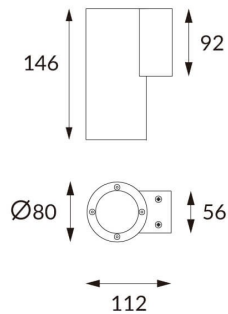

DOWNT

DOWNT is a wall light with round design emitting light downwards. With a size of Ø80mmx146mm and a power of 10W, has a reflector with 24 degrees beam angle. With a real lumen output of 1170lm, and an efficiency of 117lm/W. Is made in Die Cast Aluminium Body, Tempered Glass Cover and has an IP65 and an IK10 degree of protection. ON-OFF driver. Finished in Black color.

Scheme

Photometry

Item code	86.OW08.2321.02
Product type	Outdoor
Category	Wall Light
Family	DOWNT
Pictograms	

Product

Real power (W)	10
Real luminous flux (Lm)	1170
Luminous efficiency (Lm/W)	117
Beam angle (°)	24
Life time (h)	50000h L70B10
IP	65
Electrical class insulation	Class I
Colour	Black
Chip Brand	NICHIA
Control gear included	Yes
Control gear	ON-OFF
Colour temperature (K)	3000
Colour consistency (SDCM)	SDCM<3
CRI	80
IK	IK10