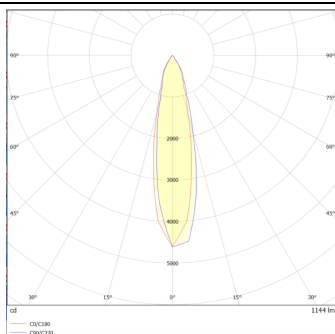

DOWNT

DOWNT is a wall light with round design emitting light downwards. With a size of Ø80mmx146mm and a power of 10W, has a reflector with 24 degrees beam angle. With a real lumen output of 1170lm, and an efficiency of 117lm/W. Is made in Die Cast Aluminium Body, Tempered Glass Cover and has an IP65 and an IK10 degree of protection. ON-OFF driver. Finished in Black color.

Scheme

Photometry

Item code	86.OW08.2321.02
Product type	Outdoor
Category	Wall Light
Family	DOWNT
Pictograms	

Product

Real power (W)	10
Real luminous flux (Lm)	1170
Luminous efficiency (Lm/W)	117
Beam angle (°)	24
Life time (h)	50000h L70B10
IP	65
Electrical class insulation	Class I
Colour	Black
Chip Brand	NICHIA
Control gear included	Yes
Control gear	ON-OFF
Colour temperature (K)	3000
Colour consistency (SDCM)	SDCM<3
CRI	80
IK	IK10