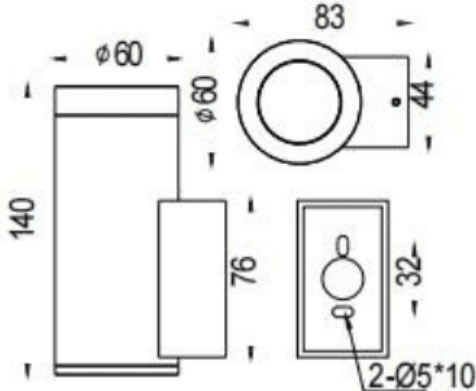

DOWNT

Lavov wall fixture from the family DOWNT with a power of 10W and a 24 degrees beam angle. Finished in Black colour. Dimensions Ø60X83X140mm.. With a total lumen output of 800lm and a luminous efficiency of 80lm/W. CCT 3000K. Driver ON-OFF. Made in Die Cast Aluminium Body, Tempered Glass Cover .IP65. IK05

Dimensions

Product dimensions (mm) **Ø60X83X140mm**

Scheme

Photometry

Item code	86.OW08.2321.02
Product type	Outdoor
Category	Wall Light
Family	DOWNT
Pictograms	

Product	
Real power (W)	10
Real luminous flux (Lm)	800
Luminous efficiency (Lm/W)	80
Beam angle (°)	24
Life time (h)	50000h L70B10
IP	IP65
Electrical class insulation	Class I
Colour	Black
Control gear included	Yes
Control gear	ON-OFF
Light source	LED
Type of LED	COB
Colour temperature (K)	3000
Colour consistency (SDCM)	SDCM3
CRI	80
IK	IK05