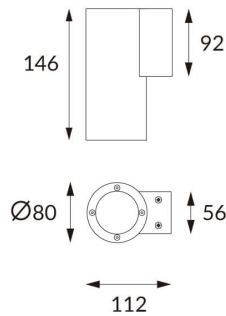

DOWNT

DOWNT is a wall light with round design emitting light downwards. With a size of Ø80mmx146mm and a power of 10W, has a reflector with 24 degrees beam angle. With a real lumen output of 1170lm, and an efficiency of 117lm/W. Is made in Die Cast Aluminium Body, Tempered Glass Cover and has an IP65 and an IK10 degree of protection. ON-OFF driver. Finished in Black color.

Item code	86.OW08.2321.02

Product type	Outdoor

Category	Wall Light

Family	DOWNT

Pictograms	

Product	

Real power (W)	10

Real luminous flux (Lm)	1170

Luminous efficiency (Lm/W)	117

Beam angle (°)	24

Life time (h)	50000h L70B10

IP	65

Electrical class insulation	Class I

Colour	Black

Chip Brand	NICHIA

Control gear included	Yes

Control gear	ON-OFF

Colour temperature (K)	3000

Colour consistency (SDCM)	SDCM<3

CRI	80

IK	IK10

Scheme

Photometry