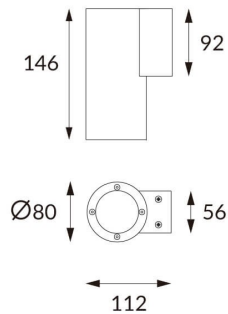

DOWNT

DOWNT is a wall light with round design emitting light downwards. With a size of Ø80mmx146mm and a power of 10W, has a reflector with 24 degrees beam angle. With a real lumen output of 1170lm, and an efficiency of 117lm/W. Is made in Die Cast Aluminium Body, Tempered Glass Cover and has an IP65 and an IK10 degree of protection. ON-OFF driver. Finished in Grey color.

Item code 86.OW08.2321.03

Product type Outdoor

Category Wall Light

Family DOWNT

Pictograms

Product

Real power (W) 10

Real luminous flux (Lm) 1170

Control gear ON-OFF

Colour temperature (K) 3000

Colour consistency (SDCM) SDCM<3

CRI 80

IK IK10

Scheme

Photometry