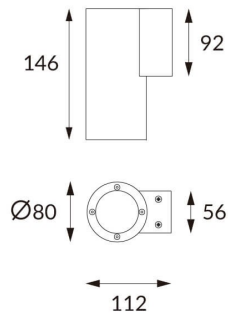

DOWNT

DOWNT is a wall light with round design emitting light downwards. With a size of Ø80mmx146mm and a power of 10W, has a reflector with 24 degrees beam angle. With a real lumen output of 1170lm, and an efficiency of 117lm/W. Is made in Die Cast Aluminium Body, Tempered Glass Cover and has an IP65 and an IK10 degree of protection. ON-OFF driver. Finished in Grey color.

Item code 86.OW08.2321.03

Product type Outdoor

Category Wall Light

Family DOWNT

Pictograms

Scheme

Photometry

Product

Real power (W) 10

Real luminous flux (Lm) 1170

Luminous efficiency (Lm/W) 117

Beam angle (°) 24

Life time (h) 50000h L70B10

IP 65

Electrical class insulation Class I

Colour Grey

Chip Brand NICHIA

Control gear included Yes

Control gear ON-OFF

Colour temperature (K) 3000

Colour consistency (SDCM) SDCM<3

CRI 80

IK IK10