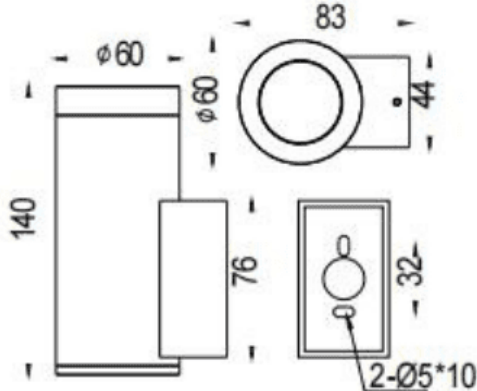

DOWNT

Lavov wall fixture from the family DOWNT with a power of 10W and a 24 degrees beam angle. Finished in Grey colour. Dimensions Ø60X83X140mm.. With a total lumen output of 800lm and a luminous efficiency of 80lm/W. CCT 3000K. Driver ON-OFF. Made in Die Cast Aluminium Body, Tempered Glass Cover .IP65. IK05

Dimensions

Product dimensions (mm) Ø60X83X140mm

Scheme

Photometry

| | |
|--------------|-----------------|
| Item code | 86.OW08.2321.03 |
| Product type | Outdoor |
| Category | Wall Light |
| Family | DOWNT |
| Pictograms | |

| | |
|-----------------------------|---------------|
| Product | |
| Real power (W) | 10 |
| Real luminous flux (Lm) | 800 |
| Luminous efficiency (Lm/W) | 80 |
| Beam angle (°) | 24 |
| Life time (h) | 50000h L70B10 |
| IP | IP65 |
| Electrical class insulation | Class I |
| Colour | Grey |
| Control gear included | Yes |
| Control gear | ON-OFF |
| Light source | LED |
| Type of LED | COB |
| Colour temperature (K) | 3000 |
| Colour consistency (SDCM) | SDCM3 |
| CRI | 80 |
| IK | IK05 |