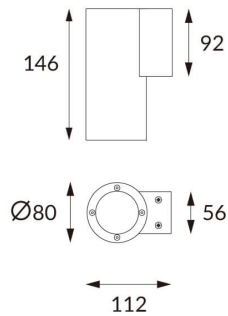

DOWNT

DOWNT is a wall light with round design emitting light downwards. With a size of Ø80mmx146mm and a power of 10W, has a reflector with 24 degrees beam angle. With a real lumen output of 1170lm, and an efficiency of 117lm/W. Is made in Die Cast Aluminium Body, Tempered Glass Cover and has an IP65 and an IK10 degree of protection. ON-OFF driver. Finished in Grey color.

Item code 86.OW08.2321.03

Product type Outdoor

Category Wall Light

Family DOWNT

Pictograms

Product

Real power (W) 10

Real luminous flux (Lm) 1170

Control gear ON-OFF

Colour temperature (K) 3000

Colour consistency (SDCM) SDCM<3

CRI 80

IK IK10

Scheme

Photometry