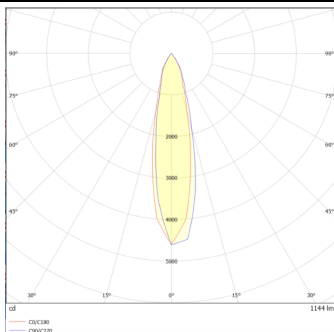

### DOWNT

DOWNT is a wall light with round design emitting light downwards. With a size of Ø80mmx146mm and a power of 10W, has a reflector with 24 degrees beam angle. With a real lumen output of 1170lm, and an efficiency of 117lm/W. Is made in Die Cast Aluminium Body, Tempered Glass Cover and has an IP65 and an IK10 degree of protection. ON-OFF driver. Finished in Grey color.

### Photometry