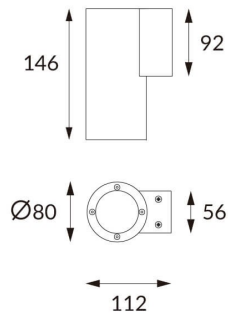

DOWNT

DOWNT is a wall light with round design emitting light downwards. With a size of Ø80mmx146mm and a power of 10W, has a reflector with 24 degrees beam angle. With a real lumen output of 1170lm, and an efficiency of 117lm/W. Is made in Die Cast Aluminium Body, Tempered Glass Cover and has an IP65 and an IK10 degree of protection. ON-OFF driver. Finished in Grey color.

Item code 86.OW08.2321.03

Product type Outdoor

Category Wall Light

Family DOWNT

Pictograms

Scheme

Photometry

Product

Real power (W) 10

Real luminous flux (Lm) 1170

Luminous efficiency (Lm/W) 117

Beam angle (°) 24

Life time (h) 50000h L70B10

IP 65

Electrical class insulation Class I

Colour Grey