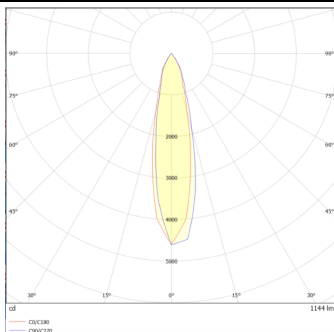

Photometry

Product

Real power (W) 10

Real luminous flux (Lm) 1170

Luminous efficiency (Lm/W) 117

Beam angle (°) 24

Life time (h) 50000h L70B10

IP 65

Electrical class insulation Class I

Colour Grey

Chip Brand NICHIA

Control gear included Yes

Control gear ON-OFF

Colour temperature (K) 3000

Colour consistency (SDCM) SDCM<3

CRI 80

IK IK10