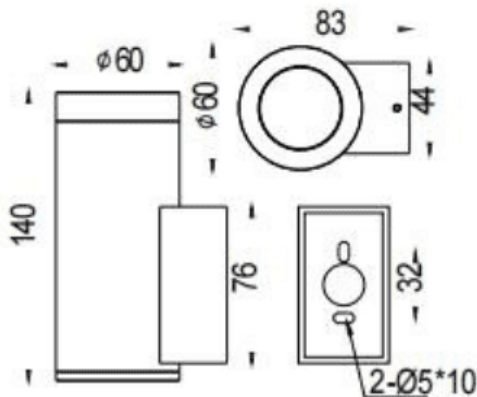

DOWNT

Lavov wall fixture from the family DOWNT with a power of 10W and a 24 degrees beam angle. Finished in Grey colour. Dimensions Ø60X83X140mm.. With a total lumen output of 800lm and a luminous efficiency of 80lm/W. CCT 3000K. Driver ON-OFF. Made in Die Cast Aluminium Body, Tempered Glass Cover .IP65. IK05

Dimensions

Product dimensions (mm) **Ø60X83X140mm**

Scheme

Photometry

Item code	86.OW08.2321.03
Product type	Outdoor
Category	Wall Light
Family	DOWNT
Pictograms	

Product	
Real power (W)	10
Real luminous flux (Lm)	800
Luminous efficiency (Lm/W)	80
Beam angle (°)	24
Life time (h)	50000h L70B10
IP	IP65
Electrical class insulation	Class I
Colour	Grey
Control gear included	Yes
Control gear	ON-OFF
Light source	LED
Type of LED	COB
Colour temperature (K)	3000
Colour consistency (SDCM)	SDCM3
CRI	80
IK	IK05