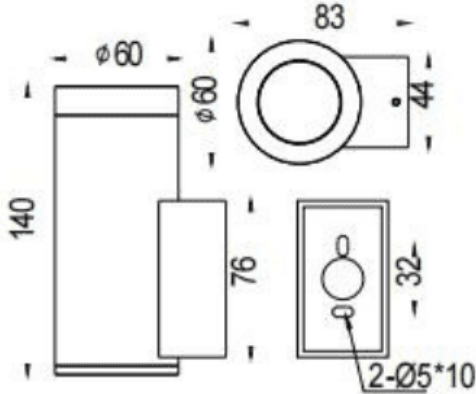

DOWNT

Lavov wall fixture from the family DOWNT with a power of 10W and a 24 degrees beam angle. Finished in White colour. Dimensions Ø60X83X140mm.. With a total lumen output of 800lm and a luminous efficiency of 80lm/W. CCT 3000K. Driver DALI. Made in Die Cast Aluminium Body, Tempered Glass Cover .IP65. IK05

Dimensions

Product dimensions (mm) **Ø60X83X140mm**

Scheme

Photometry

Item code	86.OW08.2323.01				
Product type	Outdoor				
Category	Wall Light				
Family	DOWNT				
Pictograms		50 60 Hz	 850°	CRI 80	SDCM 3
	CE	Driver INCL.		50000h L70B10	IP 65
	IK 05/10				

Product	
Real power (W)	10
Real luminous flux (Lm)	800
Luminous efficiency (Lm/W)	80
Beam angle (°)	24
Life time (h)	50000h L70B10
IP	IP65
Electrical class insulation	Class I
Colour	White
Control gear included	Yes
Control gear	DALI
Light source	LED
Type of LED	COB
Colour temperature (K)	3000
Colour consistency (SDCM)	SDCM3
CRI	80
IK	IK05