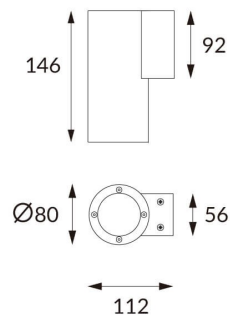

DOWNT

DOWNT is a wall light with round design emitting light downwards. With a size of Ø80mmx146mm and a power of 10W, has a reflector with 24 degrees beam angle. With a real lumen output of 1170lm, and an efficiency of 117lm/W. Is made in Die Cast Aluminium Body, Tempered Glass Cover and has an IP65 and an IK10 degree of protection. DALI driver. Finished in White color.

Item code 86.OW08.2323.01

Product type Outdoor

Category Wall Light

Family DOWNT

Pictograms

Product

Real power (W) 10

Real luminous flux (Lm) 1170

Luminous efficiency (Lm/W) 117

Beam angle (°) 24

Life time (h) 50000h L70B10

IP 65

Electrical class insulation Class I

Colour White

Chip Brand NICHIA

Control gear included Yes

Control gear DALI

Colour temperature (K) 3000

Colour consistency (SDCM) SDCM<3

CRI 80

IK IK10

Scheme

Photometry