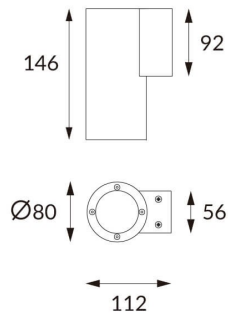

DOWNT

DOWNT is a wall light with round design emitting light downwards. With a size of Ø80mmx146mm and a power of 10W, has a reflector with 24 degrees beam angle. With a real lumen output of 1170lm, and an efficiency of 117lm/W. Is made in Die Cast Aluminium Body, Tempered Glass Cover and has an IP65 and an IK10 degree of protection. DALI driver. Finished in White color.

Item code 86.OW08.2323.01

Product type Outdoor

Category Wall Light

Family DOWNT

Pictograms

Scheme

Photometry

Product

Real power (W) 10

Real luminous flux (Lm) 1170

Luminous efficiency (Lm/W) 117

Beam angle (°) 24

Life time (h) 50000h L70B10

IP 65

Electrical class insulation Class I

Colour White