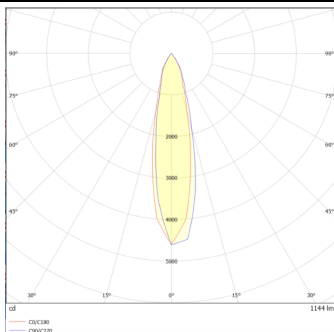

Photometry

Product

Real power (W) 10

Real luminous flux (Lm) 1170

Luminous efficiency (Lm/W) 117

Beam angle (°) 24

Life time (h) 50000h L70B10

IP 65

Electrical class insulation Class I

Colour White

Chip Brand NICHIA

Control gear included Yes

Control gear DALI

Colour temperature (K) 3000

Colour consistency (SDCM) SDCM<3

CRI 80

IK IK10