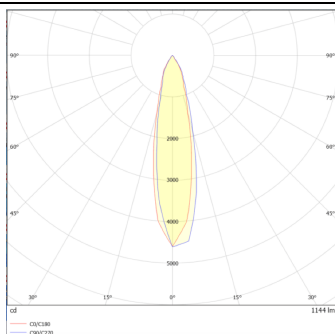

Photometry

Product

Real power (W) 10

Real luminous flux (Lm) 1170

Luminous efficiency (Lm/W) 117

Beam angle (°) 24

Life time (h) 50000h L70B10

IP 65

Electrical class insulation Class I

Colour White

Chip Brand NICHIA

Control gear included Yes

Control gear DALI

Colour temperature (K) 3000

Colour consistency (SDCM) SDCM<3

CRI 80

IK IK10