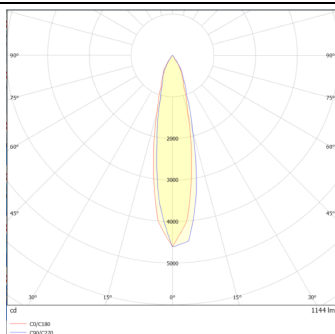

Photometry

Product

Real power (W) 10

Real luminous flux (Lm) 1170

Luminous efficiency (Lm/W) 117

Beam angle (°) 24

Life time (h) 50000h L70B10

IP 65

Electrical class insulation Class I

Colour Black

Chip Brand NICHIA

Control gear included Yes

Control gear DALI

Colour temperature (K) 3000

Colour consistency (SDCM) SDCM<3

CRI 80

IK IK10