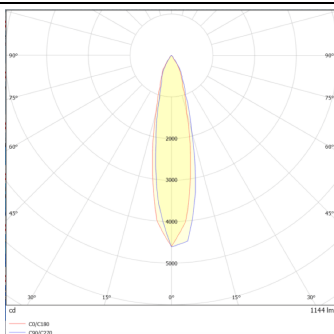

DOWNT

DOWNT is a wall light with round design emitting light downwards. With a size of Ø80mmx146mm and a power of 10W, has a reflector with 24 degrees beam angle. With a real lumen output of 1170lm, and an efficiency of 117lm/W. Is made in Die Cast Aluminium Body, Tempered Glass Cover and has an IP65 and an IK10 degree of protection. DALI driver. Finished in Black color.

Scheme

Photometry

Item code	86.OW08.2323.02
Product type	Outdoor
Category	Wall Light
Family	DOWNT
Pictograms	

Product

Real power (W)	10
Real luminous flux (Lm)	1170
Luminous efficiency (Lm/W)	117
Beam angle (°)	24
Life time (h)	50000h L70B10
IP	65
Electrical class insulation	Class I
Colour	Black
Chip Brand	NICHIA
Control gear included	Yes
Control gear	DALI
Colour temperature (K)	3000
Colour consistency (SDCM)	SDCM<3
CRI	80
IK	IK10