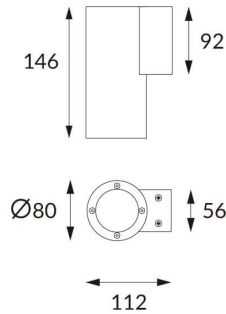

**DOWNT**

DOWNT is a wall light with round design emitting light downwards. With a size of Ø80mmx146mm and a power of 10W, has a reflector with 24 degrees beam angle. With a real lumen output of 1170lm, and an efficiency of 117lm/W. Is made in Die Cast Aluminium Body, Tempered Glass Cover and has an IP65 and an IK10 degree of protection. DALI driver. Finished in Black color.

<b>Item code</b>	<b>86.OW08.2323.02</b>
<b>Product type</b>	<b>Outdoor</b>
<b>Category</b>	<b>Wall Light</b>
<b>Family</b>	<b>DOWNT</b>
<b>Pictograms</b>	

**Scheme**

<b>Product</b>	
<b>Real power (W)</b>	<b>10</b>
<b>Real luminous flux (Lm)</b>	<b>1170</b>
<b>Luminous efficiency (Lm/W)</b>	<b>117</b>
<b>Beam angle (°)</b>	<b>24</b>
<b>Life time (h)</b>	<b>50000h L70B10</b>
<b>IP</b>	<b>65</b>
<b>Electrical class insulation</b>	<b>Class I</b>
<b>Colour</b>	<b>Black</b>
<b>Chip Brand</b>	<b>NICHIA</b>
<b>Control gear included</b>	<b>Yes</b>
<b>Control gear</b>	<b>DALI</b>
<b>Colour temperature (K)</b>	<b>3000</b>
<b>Colour consistency (SDCM)</b>	<b>SDCM&lt;3</b>
<b>CRI</b>	<b>80</b>
<b>IK</b>	<b>IK10</b>

**Photometry**