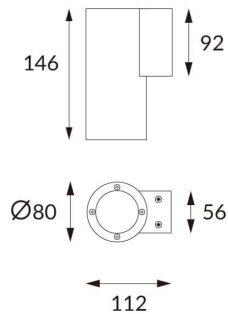

DOWNT

DOWNT is a wall light with round design emitting light downwards. With a size of Ø80mmx146mm and a power of 10W, has a reflector with 24 degrees beam angle. With a real lumen output of 1170lm, and an efficiency of 117lm/W. Is made in Die Cast Aluminium Body, Tempered Glass Cover and has an IP65 and an IK10 degree of protection. DALI driver. Finished in Black color.

Item code 86.OW08.2323.02

Product type Outdoor

Category Wall Light

Family DOWNT

Pictograms

Scheme

Photometry

Product

Real power (W) 10

Real luminous flux (Lm) 1170

Luminous efficiency (Lm/W) 117

Beam angle (°) 24

Life time (h) 50000h L70B10

IP 65

Electrical class insulation Class I

Colour Black

Chip Brand NICHIA

Control gear included Yes

Control gear DALI

Colour temperature (K) 3000

Colour consistency (SDCM) SDCM<3

CRI 80

IK IK10