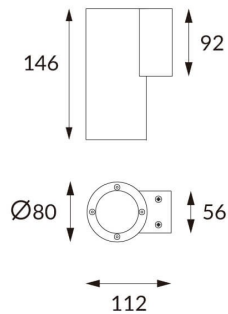

DOWNT

DOWNT is a wall light with round design emitting light downwards. With a size of Ø80mmx146mm and a power of 10W, has a reflector with 24 degrees beam angle. With a real lumen output of 1170lm, and an efficiency of 117lm/W. Is made in Die Cast Aluminium Body, Tempered Glass Cover and has an IP65 and an IK10 degree of protection. DALI driver. Finished in Black color.

Scheme

Photometry

Item code	86.OW08.2323.02
Product type	Outdoor
Category	Wall Light
Family	DOWNT
Pictograms	

Product

Real power (W)	10
Real luminous flux (Lm)	1170
Luminous efficiency (Lm/W)	117
Beam angle (°)	24
Life time (h)	50000h L70B10
IP	65
Electrical class insulation	Class I
Colour	Black
Chip Brand	NICHIA
Control gear included	Yes
Control gear	DALI
Colour temperature (K)	3000
Colour consistency (SDCM)	SDCM<3
CRI	80
IK	IK10