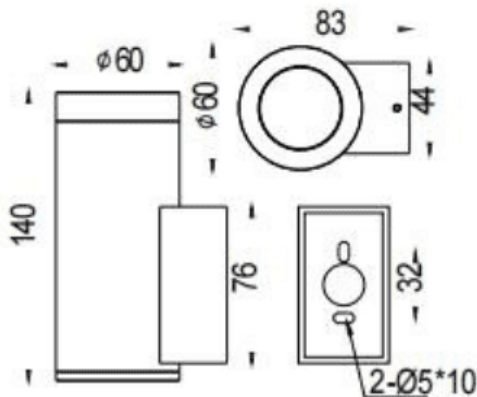

DOWNT

Lavov wall fixture from the family DOWNT with a power of 10W and a 24 degrees beam angle. Finished in Black colour. Dimensions Ø60X83X140mm.. With a total lumen output of 800lm and a luminous efficiency of 80lm/W. CCT 3000K. Driver DALI. Made in Die Cast Aluminium Body, Tempered Glass Cover .IP65. IK05

Dimensions

Product dimensions (mm) **Ø60X83X140mm**

Scheme

Photometry

Item code	86.OW08.2323.02
Product type	Outdoor
Category	Wall Light
Family	DOWNT
Pictograms	

Product	
Real power (W)	10
Real luminous flux (Lm)	800
Luminous efficiency (Lm/W)	80
Beam angle (°)	24
Life time (h)	50000h L70B10
IP	IP65
Electrical class insulation	Class I
Colour	Black
Control gear included	Yes
Control gear	DALI
Light source	LED
Type of LED	COB
Colour temperature (K)	3000
Colour consistency (SDCM)	SDCM3
CRI	80
IK	IK05