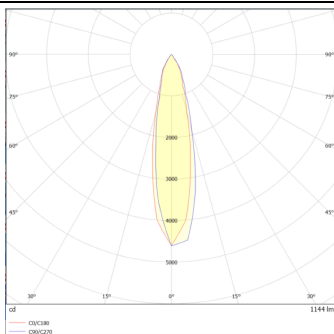

DOWNT

DOWNT is a wall light with round design emitting light downwards. With a size of Ø80mmx146mm and a power of 10W, has a reflector with 24 degrees beam angle. With a real lumen output of 1170lm, and an efficiency of 117lm/W. Is made in Die Cast Aluminium Body, Tempered Glass Cover and has an IP65 and an IK10 degree of protection. DALI driver. Finished in Grey color.

Item code	86.OW08.2323.03
Product type	Outdoor
Category	Wall Light
Family	DOWNT
Pictograms	

Scheme

Photometry

Product

Real power (W)	10
Real luminous flux (Lm)	1170
Luminous efficiency (Lm/W)	117
Beam angle (°)	24
Life time (h)	50000h L70B10
IP	65
Electrical class insulation	Class I
Colour	Grey
Chip Brand	NICHIA
Control gear included	Yes
Control gear	DALI
Colour temperature (K)	3000
Colour consistency (SDCM)	SDCM<3
CRI	80
IK	IK10