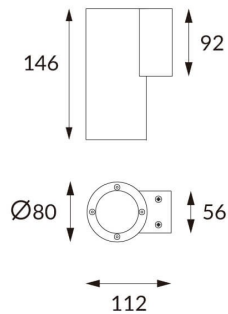

DOWNT

DOWNT is a wall light with round design emitting light downwards. With a size of Ø80mmx146mm and a power of 10W, has a reflector with 24 degrees beam angle. With a real lumen output of 1170lm, and an efficiency of 117lm/W. Is made in Die Cast Aluminium Body, Tempered Glass Cover and has an IP65 and an IK10 degree of protection. DALI driver. Finished in Grey color.

Scheme

Photometry

Item code	86.OW08.2323.03
Product type	Outdoor
Category	Wall Light
Family	DOWNT
Pictograms	

Product

Real power (W)	10
Real luminous flux (Lm)	1170
Luminous efficiency (Lm/W)	117
Beam angle (°)	24
Life time (h)	50000h L70B10
IP	65
Electrical class insulation	Class I
Colour	Grey
Chip Brand	NICHIA
Control gear included	Yes
Control gear	DALI
Colour temperature (K)	3000
Colour consistency (SDCM)	SDCM<3
CRI	80
IK	IK10