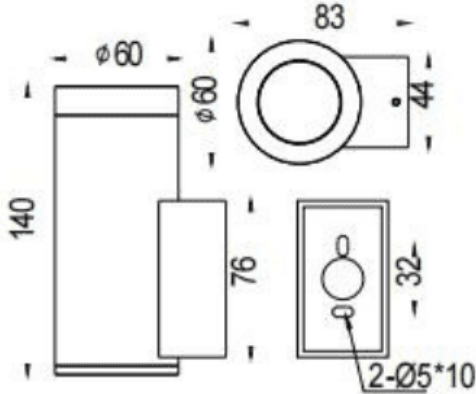

DOWNT

Lavov wall fixture from the family DOWNT with a power of 10W and a 24 degrees beam angle. Finished in Grey colour. Dimensions Ø60X83X140mm.. With a total lumen output of 800lm and a luminous efficiency of 80lm/W. CCT 3000K. Driver DALI. Made in Die Cast Aluminium Body, Tempered Glass Cover .IP65. IK05

Dimensions

Product dimensions (mm) **Ø60X83X140mm**

Scheme

Photometry

Item code	86.OW08.2323.03
Product type	Outdoor
Category	Wall Light
Family	DOWNT
Pictograms	

Product	
Real power (W)	10
Real luminous flux (Lm)	800
Luminous efficiency (Lm/W)	80
Beam angle (°)	24
Life time (h)	50000h L70B10
IP	IP65
Electrical class insulation	Class I
Colour	Grey
Control gear included	Yes
Control gear	DALI
Light source	LED
Type of LED	COB
Colour temperature (K)	3000
Colour consistency (SDCM)	SDCM3
CRI	80
IK	IK05