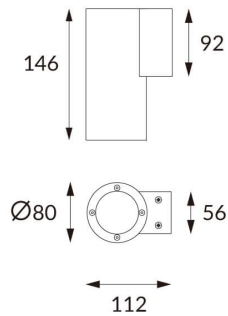

DOWNT

DOWNT is a wall light with round design emitting light downwards. With a size of Ø80mmx146mm and a power of 10W, has a reflector with 24 degrees beam angle. With a real lumen output of 1170lm, and an efficiency of 117lm/W. Is made in Die Cast Aluminium Body, Tempered Glass Cover and has an IP65 and an IK10 degree of protection. DALI driver. Finished in Grey color.

Item code	86.OW08.2323.03
Product type	Outdoor
Category	Wall Light
Family	DOWNT
Pictograms	

Scheme

Photometry

Product

Real power (W)	10
Real luminous flux (Lm)	1170
Luminous efficiency (Lm/W)	117
Beam angle (°)	24
Life time (h)	50000h L70B10
IP	65
Electrical class insulation	Class I
Colour	Grey
Chip Brand	NICHIA
Control gear included	Yes
Control gear	DALI
Colour temperature (K)	3000
Colour consistency (SDCM)	SDCM<3
CRI	80
IK	IK10