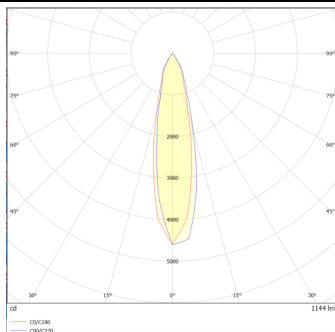

Photometry

Product

Real power (W) 10

Real luminous flux (Lm) 1170

Luminous efficiency (Lm/W) 117

Beam angle (°) 24

Life time (h) 50000h L70B10

IP 65

Electrical class insulation Class I

Colour Grey

Chip Brand NICHIA

Control gear included Yes

Control gear DALI

Colour temperature (K) 3000

Colour consistency (SDCM) SDCM<3

CRI 80

IK IK10