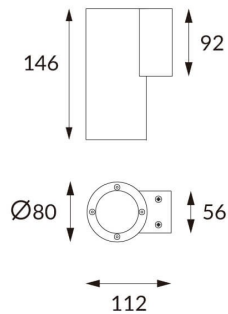

DOWNT

DOWNT is a wall light with round design emitting light downwards. With a size of Ø80mmx146mm and a power of 10W, has a reflector with 24 degrees beam angle. With a real lumen output of 1170lm, and an efficiency of 117lm/W. Is made in Die Cast Aluminium Body, Tempered Glass Cover and has an IP65 and an IK10 degree of protection. DALI driver. Finished in Grey color.

Item code 86.OW08.2323.03

Product type Outdoor

Category Wall Light

Family DOWNT

Pictograms

Scheme

Photometry

Product

Real power (W) 10

Real luminous flux (Lm) 1170

Luminous efficiency (Lm/W) 117

Beam angle (°) 24

Life time (h) 50000h L70B10

IP 65

Electrical class insulation Class I

Colour Grey