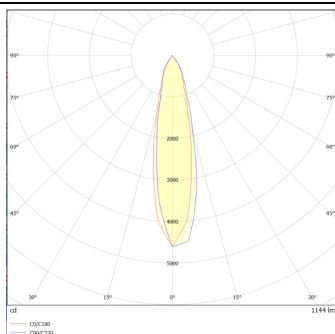

DOWNT

DOWNT is a wall light with round design emitting light downwards. With a size of Ø80mmx146mm and a power of 10W, has a reflector with 24 degrees beam angle. With a real lumen output of 1170lm, and an efficiency of 117lm/W. Is made in Die Cast Aluminium Body, Tempered Glass Cover and has an IP65 and an IK10 degree of protection. DALI driver. Finished in Grey color.

Scheme

Photometry

Item code	86.OW08.2323.03
Product type	Outdoor
Category	Wall Light
Family	DOWNT
Pictograms	

Product

Real power (W)	10
Real luminous flux (Lm)	1170
Luminous efficiency (Lm/W)	117
Beam angle (°)	24
Life time (h)	50000h L70B10
IP	65
Electrical class insulation	Class I
Colour	Grey
Chip Brand	NICHIA
Control gear included	Yes
Control gear	DALI
Colour temperature (K)	3000
Colour consistency (SDCM)	SDCM<3
CRI	80
IK	IK10