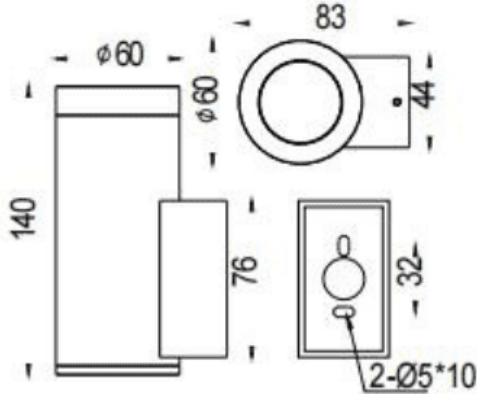

DOWNT

Lavov wall fixture from the family DOWNT with a power of 10W and a 36 degrees beam angle. Finished in White colour. Dimensions Ø60X83X140mm.. With a total lumen output of 800lm and a luminous efficiency of 80lm/W. CCT 3000K. Driver ON-OFF. Made in Die Cast Aluminium Body, Tempered Glass Cover .IP65. IK05

Dimensions

Product dimensions (mm) **Ø60X83X140mm**

Scheme

Photometry

Item code	86.OW08.2331.01
Product type	Outdoor
Category	Wall Light
Family	DOWNT
Pictograms	

Product	
Real power (W)	10
Real luminous flux (Lm)	800
Luminous efficiency (Lm/W)	80
Beam angle (°)	36
Life time (h)	50000h L70B10
IP	IP65
Electrical class insulation	Class I
Colour	White
Control gear included	Yes
Control gear	ON-OFF
Light source	LED
Type of LED	COB
Colour temperature (K)	3000
Colour consistency (SDCM)	SDCM3
CRI	80
IK	IK05