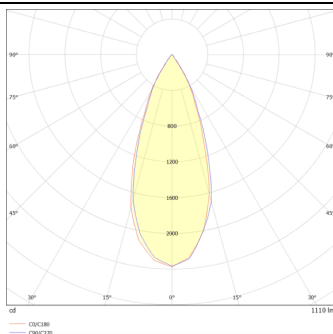

DOWNT

DOWNT is a wall light with round design emitting light downwards. With a size of Ø80mmx146mm and a power of 10W, has a reflector with 38 degrees beam angle. With a real lumen output of 1170lm, and an efficiency of 117lm/W. Is made in Die Cast Aluminium Body, Tempered Glass Cover and has an IP65 and an IK10 degree of protection. ON-OFF driver. Finished in White color.

Scheme

Photometry

Item code	86.OW08.2331.01
Product type	Outdoor
Category	Wall Light
Family	DOWNT
Pictograms	

Product

Real power (W)	10
Real luminous flux (Lm)	1170
Luminous efficiency (Lm/W)	117
Beam angle (°)	38
Life time (h)	50000h L70B10
IP	65
Electrical class insulation	Class I
Colour	White
Chip Brand	NICHIA
Control gear included	Yes
Control gear	ON-OFF
Colour temperature (K)	3000
Colour consistency (SDCM)	SDCM<3
CRI	80
IK	IK10