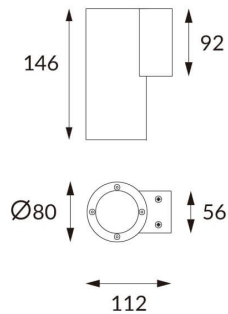

DOWNT

DOWNT is a wall light with round design emitting light downwards. With a size of Ø80mmx146mm and a power of 10W, has a reflector with 38 degrees beam angle. With a real lumen output of 1170lm, and an efficiency of 117lm/W. Is made in Die Cast Aluminium Body, Tempered Glass Cover and has an IP65 and an IK10 degree of protection. ON-OFF driver. Finished in White color.

Scheme

Photometry

Item code	86.OW08.2331.01
Product type	Outdoor
Category	Wall Light
Family	DOWNT
Pictograms	

Product

Real power (W)	10
Real luminous flux (Lm)	1170
Luminous efficiency (Lm/W)	117
Beam angle (°)	38
Life time (h)	50000h L70B10
IP	65
Electrical class insulation	Class I
Colour	White
Chip Brand	NICHIA
Control gear included	Yes
Control gear	ON-OFF
Colour temperature (K)	3000
Colour consistency (SDCM)	SDCM<3
CRI	80
IK	IK10