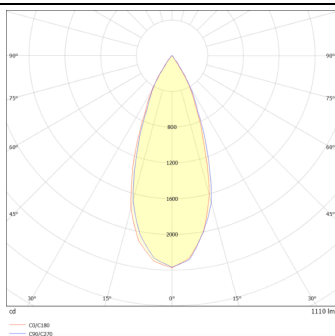

DOWNT

DOWNT is a wall light with round design emitting light downwards. With a size of Ø80mmx146mm and a power of 10W, has a reflector with 38 degrees beam angle. With a real lumen output of 1170lm, and an efficiency of 117lm/W. Is made in Die Cast Aluminium Body, Tempered Glass Cover and has an IP65 and an IK10 degree of protection. ON-OFF driver. Finished in White color.

Item code	86.OW08.2331.01
Product type	Outdoor
Category	Wall Light
Family	DOWNT
Pictograms	

Scheme

Photometry

Product

Real power (W)	10
Real luminous flux (Lm)	1170
Luminous efficiency (Lm/W)	117
Beam angle (°)	38
Life time (h)	50000h L70B10
IP	65
Electrical class insulation	Class I
Colour	White
Chip Brand	NICHIA
Control gear included	Yes
Control gear	ON-OFF
Colour temperature (K)	3000
Colour consistency (SDCM)	SDCM<3
CRI	80
IK	IK10