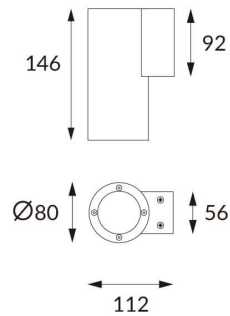

DOWNT

DOWNT is a wall light with round design emitting light downwards. With a size of Ø80mmx146mm and a power of 10W, has a reflector with 38 degrees beam angle. With a real lumen output of 1170lm, and an efficiency of 117lm/W. Is made in Die Cast Aluminium Body, Tempered Glass Cover and has an IP65 and an IK10 degree of protection. ON-OFF driver. Finished in White color.

Item code	86.OW08.2331.01
Product type	Outdoor
Category	Wall Light
Family	DOWNT
Pictograms	

Scheme

Photometry

Product

Real power (W)	10
Real luminous flux (Lm)	1170
Luminous efficiency (Lm/W)	117
Beam angle (°)	38
Life time (h)	50000h L70B10
IP	65
Electrical class insulation	Class I
Colour	White
Chip Brand	NICHIA
Control gear included	Yes
Control gear	ON-OFF
Colour temperature (K)	3000
Colour consistency (SDCM)	SDCM<3
CRI	80
IK	IK10