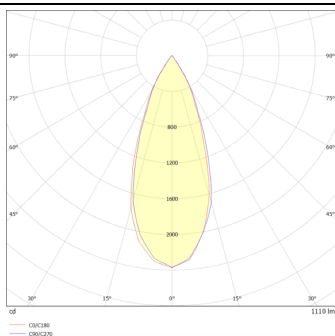

Photometry

Product

Real power (W) 10

Real luminous flux (Lm) 1170

Luminous efficiency (Lm/W) 117

Beam angle (°) 38

Life time (h) 50000h L70B10

IP 65

Electrical class insulation Class I

Colour Black

Chip Brand NICHIA

Control gear included Yes

Control gear ON-OFF

Colour temperature (K) 3000

Colour consistency (SDCM) SDCM<3

CRI 80

IK IK10