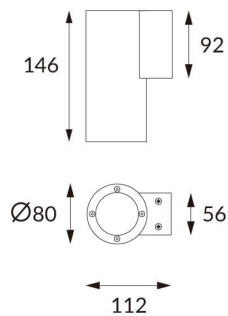

DOWNT

DOWNT is a wall light with round design emitting light downwards. With a size of Ø80mmx146mm and a power of 10W, has a reflector with 38 degrees beam angle. With a real lumen output of 1170lm, and an efficiency of 117lm/W. Is made in Die Cast Aluminium Body, Tempered Glass Cover and has an IP65 and an IK10 degree of protection. ON-OFF driver. Finished in Black color.

Item code 86.OW08.2331.02

Product type Outdoor

Category Wall Light

Family DOWNT

Pictograms

Product

Real power (W) 10

Real luminous flux (Lm) 1170

Control gear ON-OFF

Colour temperature (K) 3000

Colour consistency (SDCM) SDCM<3

CRI 80

IK IK10

Scheme

Photometry