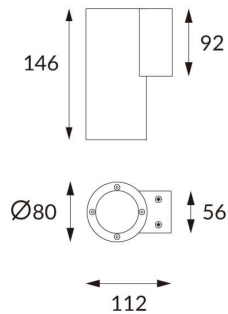

DOWNT

DOWNT is a wall light with round design emitting light downwards. With a size of Ø80mmx146mm and a power of 10W, has a reflector with 38 degrees beam angle. With a real lumen output of 1170lm, and an efficiency of 117lm/W. Is made in Die Cast Aluminium Body, Tempered Glass Cover and has an IP65 and an IK10 degree of protection. ON-OFF driver. Finished in Black color.

Item code 86.OW08.2331.02

Product type Outdoor

Category Wall Light

Family DOWNT

Pictograms

Scheme

Photometry

Product

Real power (W) 10

Real luminous flux (Lm) 1170

Luminous efficiency (Lm/W) 117

Beam angle (°) 38

Life time (h) 50000h L70B10

IP 65

Electrical class insulation Class I

Colour Black