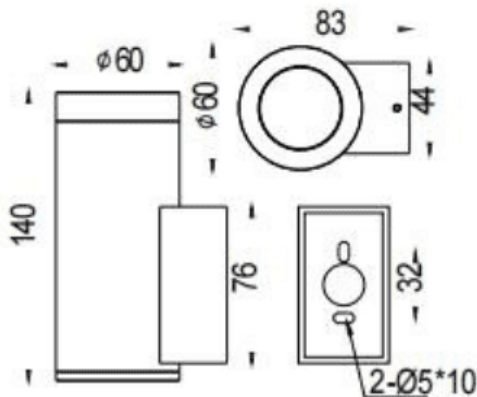

DOWNT

Lavov wall fixture from the family DOWNT with a power of 10W and a 36 degrees beam angle. Finished in Black colour. Dimensions Ø60X83X140mm.. With a total lumen output of 800lm and a luminous efficiency of 80lm/W. CCT 3000K. Driver ON-OFF. Made in Die Cast Aluminium Body, Tempered Glass Cover .IP65. IK05

Dimensions

Product dimensions (mm) **Ø60X83X140mm**

Scheme

Photometry

Item code	86.OW08.2331.02
Product type	Outdoor
Category	Wall Light
Family	DOWNT
Pictograms	

Product	
Real power (W)	10
Real luminous flux (Lm)	800
Luminous efficiency (Lm/W)	80
Beam angle (°)	36
Life time (h)	50000h L70B10
IP	IP65
Electrical class insulation	Class I
Colour	Black
Control gear included	Yes
Control gear	ON-OFF
Light source	LED
Type of LED	COB
Colour temperature (K)	3000
Colour consistency (SDCM)	SDCM3
CRI	80
IK	IK05