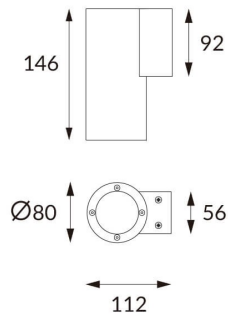

DOWNT

DOWNT is a wall light with round design emitting light downwards. With a size of Ø80mmx146mm and a power of 10W, has a reflector with 38 degrees beam angle. With a real lumen output of 1170lm, and an efficiency of 117lm/W. Is made in Die Cast Aluminium Body, Tempered Glass Cover and has an IP65 and an IK10 degree of protection. ON-OFF driver. Finished in Black color.

Item code 86.OW08.2331.02

Product type Outdoor

Category Wall Light

Family DOWNT

Pictograms

Scheme

Photometry

Product

Real power (W) 10

Real luminous flux (Lm) 1170

Luminous efficiency (Lm/W) 117

Beam angle (°) 38

Life time (h) 50000h L70B10

IP 65

Electrical class insulation Class I

Colour Black