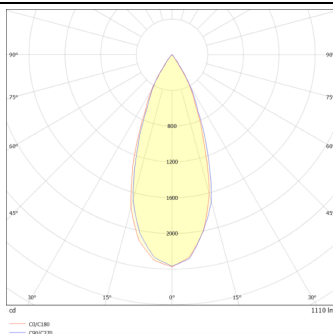

Photometry

Product

Real power (W) 10

Real luminous flux (Lm) 1170

Luminous efficiency (Lm/W) 117

Beam angle (°) 38

Life time (h) 50000h L70B10

IP 65

Electrical class insulation Class I

Colour Black

Chip Brand NICHIA

Control gear included Yes

Control gear ON-OFF

Colour temperature (K) 3000

Colour consistency (SDCM) SDCM<3

CRI 80

IK IK10