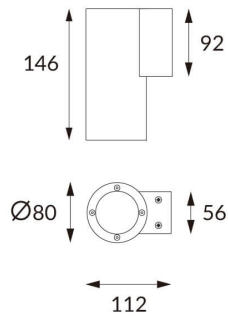

DOWNT

DOWNT is a wall light with round design emitting light downwards. With a size of Ø80mmx146mm and a power of 10W, has a reflector with 38 degrees beam angle. With a real lumen output of 1170lm, and an efficiency of 117lm/W. Is made in Die Cast Aluminium Body, Tempered Glass Cover and has an IP65 and an IK10 degree of protection. ON-OFF driver. Finished in Grey color.

Item code	86.OW08.2331.03
Product type	Outdoor
Category	Wall Light
Family	DOWNT
Pictograms	

Scheme

Photometry

Product	
Real power (W)	10
Real luminous flux (Lm)	1170
Luminous efficiency (Lm/W)	117
Beam angle (°)	38
Life time (h)	50000h L70B10
IP	65
Electrical class insulation	Class I
Colour	Grey
Chip Brand	NICHIA
Control gear included	Yes
Control gear	ON-OFF
Colour temperature (K)	3000
Colour consistency (SDCM)	SDCM<3
CRI	80
IK	IK10