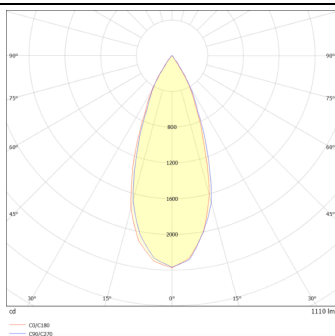

DOWNT

DOWNT is a wall light with round design emitting light downwards. With a size of Ø80mmx146mm and a power of 10W, has a reflector with 38 degrees beam angle. With a real lumen output of 1170lm, and an efficiency of 117lm/W. Is made in Die Cast Aluminium Body, Tempered Glass Cover and has an IP65 and an IK10 degree of protection. ON-OFF driver. Finished in Grey color.

Item code	86.OW08.2331.03
Product type	Outdoor
Category	Wall Light
Family	DOWNT
Pictograms	

Scheme

Photometry

Product	
Real power (W)	10
Real luminous flux (Lm)	1170
Luminous efficiency (Lm/W)	117
Beam angle (°)	38
Life time (h)	50000h L70B10
IP	65
Electrical class insulation	Class I
Colour	Grey
Chip Brand	NICHIA
Control gear included	Yes
Control gear	ON-OFF
Colour temperature (K)	3000
Colour consistency (SDCM)	SDCM<3
CRI	80
IK	IK10