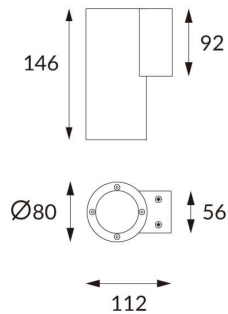

DOWNT

DOWNT is a wall light with round design emitting light downwards. With a size of Ø80mmx146mm and a power of 10W, has a reflector with 38 degrees beam angle. With a real lumen output of 1170lm, and an efficiency of 117lm/W. Is made in Die Cast Aluminium Body, Tempered Glass Cover and has an IP65 and an IK10 degree of protection. ON-OFF driver. Finished in Grey color.

Item code 86.OW08.2331.03

Product type Outdoor

Category Wall Light

Family DOWNT

Pictograms

Scheme

Photometry

Product

Real power (W) 10

Real luminous flux (Lm) 1170

Luminous efficiency (Lm/W) 117

Beam angle (°) 38

Life time (h) 50000h L70B10

IP 65

Electrical class insulation Class I

Colour Grey