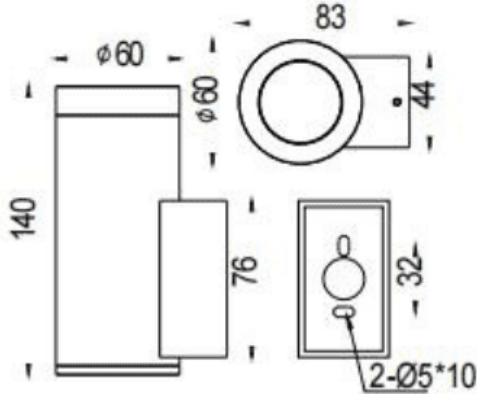

DOWNT

Lavov wall fixture from the family DOWNT with a power of 10W and a 36 degrees beam angle. Finished in Grey colour. Dimensions Ø60X83X140mm.. With a total lumen output of 800lm and a luminous efficiency of 80lm/W. CCT 3000K. Driver ON-OFF. Made in Die Cast Aluminium Body, Tempered Glass Cover .IP65. IK05

Dimensions

Product dimensions (mm) **Ø60X83X140mm**

Scheme

Photometry

Item code	86.OW08.2331.03
Product type	Outdoor
Category	Wall Light
Family	DOWNT
Pictograms	

Product	
Real power (W)	10
Real luminous flux (Lm)	800
Luminous efficiency (Lm/W)	80
Beam angle (°)	36
Life time (h)	50000h L70B10
IP	IP65
Electrical class insulation	Class I
Colour	Grey
Control gear included	Yes
Control gear	ON-OFF
Light source	LED
Type of LED	COB
Colour temperature (K)	3000
Colour consistency (SDCM)	SDCM3
CRI	80
IK	IK05