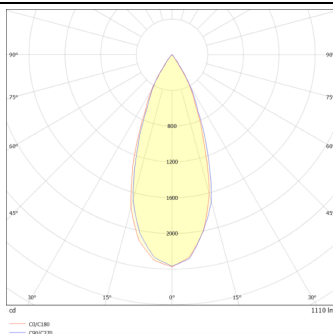

Photometry

Product

Real power (W) 10

Real luminous flux (Lm) 1170

Luminous efficiency (Lm/W) 117

Beam angle (°) 38

Life time (h) 50000h L70B10

IP 65

Electrical class insulation Class I

Colour Grey

Chip Brand NICHIA

Control gear included Yes

Control gear ON-OFF

Colour temperature (K) 3000

Colour consistency (SDCM) SDCM<3

CRI 80

IK IK10