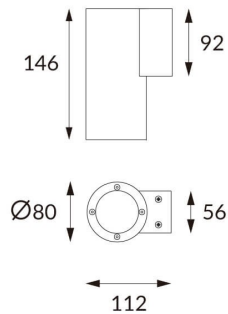

DOWNT

DOWNT is a wall light with round design emitting light downwards. With a size of Ø80mmx146mm and a power of 10W, has a reflector with 38 degrees beam angle. With a real lumen output of 1170lm, and an efficiency of 117lm/W. Is made in Die Cast Aluminium Body, Tempered Glass Cover and has an IP65 and an IK10 degree of protection. ON-OFF driver. Finished in Grey color.

Item code 86.OW08.2331.03

Product type Outdoor

Category Wall Light

Family DOWNT

Pictograms

Product

Real power (W) 10

Real luminous flux (Lm) 1170

Control gear ON-OFF

Colour temperature (K) 3000

Colour consistency (SDCM) SDCM<3

CRI 80

IK IK10

Scheme

Photometry