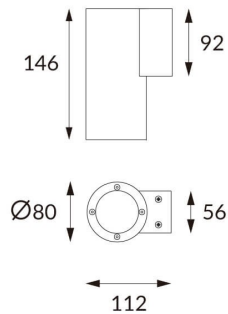

DOWNT

DOWNT is a wall light with round design emitting light downwards. With a size of Ø80mmx146mm and a power of 10W, has a reflector with 38 degrees beam angle. With a real lumen output of 1170lm, and an efficiency of 117lm/W. Is made in Die Cast Aluminium Body, Tempered Glass Cover and has an IP65 and an IK10 degree of protection. DALI driver. Finished in White color.

Item code 86.OW08.2333.01

Product type Outdoor

Category Wall Light

Family DOWNT

Pictograms

Product

Real power (W) 10

Real luminous flux (Lm) 1170

Luminous efficiency (Lm/W) 117

Beam angle (°) 38

Life time (h) 50000h L70B10

IP 65

Electrical class insulation Class I

Colour White

Chip Brand NICHIA

Control gear included Yes

Control gear DALI

Colour temperature (K) 3000

Colour consistency (SDCM) SDCM<3

CRI 80

IK IK10

Scheme

Photometry