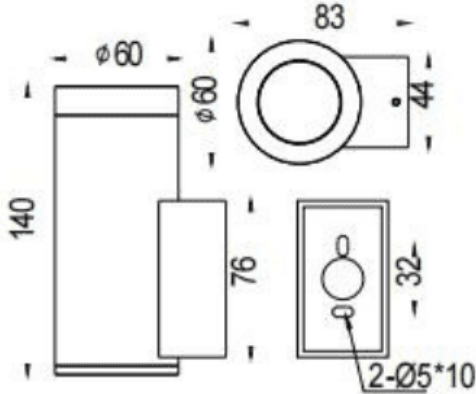

DOWNT

Lavov wall fixture from the family DOWNT with a power of 10W and a 36 degrees beam angle. Finished in White colour. Dimensions Ø60X83X140mm.. With a total lumen output of 800lm and a luminous efficiency of 80lm/W. CCT 3000K. Driver DALI. Made in Die Cast Aluminium Body, Tempered Glass Cover .IP65. IK05

Dimensions

Product dimensions (mm) **Ø60X83X140mm**

Scheme

Photometry

Item code	86.OW08.2333.01				
Product type	Outdoor				
Category	Wall Light				
Family	DOWNT				
Pictograms		50 60 Hz	850°	CRI 80	SDCM 3
	CE	Driver INCL.		50000h L70B10	IP 65
	IK 05/10				

Product	
Real power (W)	10
Real luminous flux (Lm)	800
Luminous efficiency (Lm/W)	80
Beam angle (°)	36
Life time (h)	50000h L70B10
IP	IP65
Electrical class insulation	Class I
Colour	White
Control gear included	Yes
Control gear	DALI
Light source	LED
Type of LED	COB
Colour temperature (K)	3000
Colour consistency (SDCM)	SDCM3
CRI	80
IK	IK05