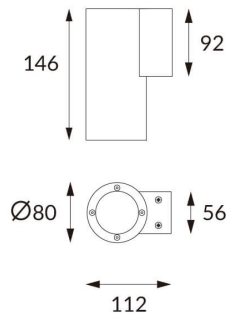

**DOWNT**

DOWNT is a wall light with round design emitting light downwards. With a size of Ø80mmx146mm and a power of 10W, has a reflector with 38 degrees beam angle. With a real lumen output of 1170lm, and an efficiency of 117lm/W. Is made in Die Cast Aluminium Body, Tempered Glass Cover and has an IP65 and an IK10 degree of protection. DALI driver. Finished in White color.

<b>Item code</b>	<b>86.OW08.2333.01</b>
<b>Product type</b>	<b>Outdoor</b>
<b>Category</b>	<b>Wall Light</b>
<b>Family</b>	<b>DOWNT</b>
<b>Pictograms</b>	

**Scheme**

<b>Product</b>	
<b>Real power (W)</b>	<b>10</b>
<b>Real luminous flux (Lm)</b>	<b>1170</b>
<b>Luminous efficiency (Lm/W)</b>	<b>117</b>
<b>Beam angle (°)</b>	<b>38</b>
<b>Life time (h)</b>	<b>50000h L70B10</b>
<b>IP</b>	<b>65</b>
<b>Electrical class insulation</b>	<b>Class I</b>
<b>Colour</b>	<b>White</b>
<b>Chip Brand</b>	<b>NICHIA</b>
<b>Control gear included</b>	<b>Yes</b>
<b>Control gear</b>	<b>DALI</b>
<b>Colour temperature (K)</b>	<b>3000</b>
<b>Colour consistency (SDCM)</b>	<b>SDCM&lt;3</b>
<b>CRI</b>	<b>80</b>
<b>IK</b>	<b>IK10</b>

**Photometry**