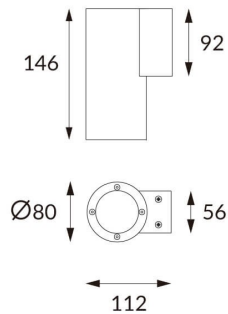

DOWNT

DOWNT is a wall light with round design emitting light downwards. With a size of Ø80mmx146mm and a power of 10W, has a reflector with 38 degrees beam angle. With a real lumen output of 1170lm, and an efficiency of 117lm/W. Is made in Die Cast Aluminium Body, Tempered Glass Cover and has an IP65 and an IK10 degree of protection. DALI driver. Finished in White color.

Item code 86.OW08.2333.01

Product type Outdoor

Category Wall Light

Family DOWNT

Pictograms

Product

Real power (W) 10

Real luminous flux (Lm) 1170

Control gear DALI

Colour temperature (K) 3000

Colour consistency (SDCM) SDCM<3

CRI 80

IK IK10

Scheme

Photometry