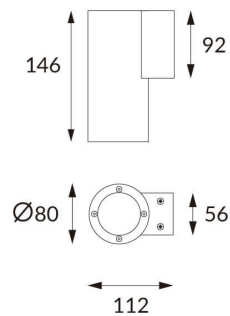

DOWNT

DOWNT is a wall light with round design emitting light downwards. With a size of Ø80mmx146mm and a power of 10W, has a reflector with 38 degrees beam angle. With a real lumen output of 1170lm, and an efficiency of 117lm/W. Is made in Die Cast Aluminium Body, Tempered Glass Cover and has an IP65 and an IK10 degree of protection. DALI driver. Finished in White color.

Item code 86.OW08.2333.01

Product type Outdoor

Category Wall Light

Family DOWNT

Pictograms

Product

Real power (W) 10

Real luminous flux (Lm) 1170

Luminous efficiency (Lm/W) 117

Beam angle (°) 38

Life time (h) 50000h L70B10

IP 65

Electrical class insulation Class I

Colour White

Chip Brand NICHIA

Control gear included Yes

Control gear DALI

Colour temperature (K) 3000

Colour consistency (SDCM) SDCM<3

CRI 80

IK IK10

Scheme

Photometry