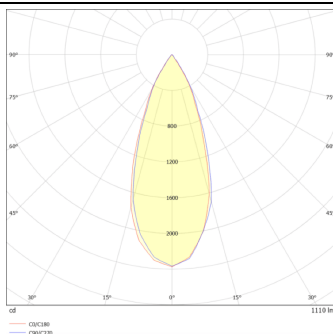

Photometry

Item code	86.OW08.2333.02
Product type	Outdoor
Category	Wall Light
Family	DOWNT
Pictograms	

Product

Real power (W)	10
Real luminous flux (Lm)	1170
Luminous efficiency (Lm/W)	117
Beam angle (°)	38
Life time (h)	50000h L70B10
IP	65
Electrical class insulation	Class I
Colour	Black
Chip Brand	NICHIA
Control gear included	Yes
Control gear	DALI
Colour temperature (K)	3000
Colour consistency (SDCM)	SDCM<3
CRI	80
IK	IK10