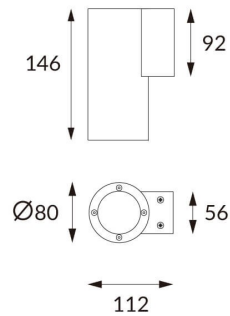

DOWNT

DOWNT is a wall light with round design emitting light downwards. With a size of Ø80mmx146mm and a power of 10W, has a reflector with 38 degrees beam angle. With a real lumen output of 1170lm, and an efficiency of 117lm/W. Is made in Die Cast Aluminium Body, Tempered Glass Cover and has an IP65 and an IK10 degree of protection. DALI driver. Finished in Black color.

Item code 86.OW08.2333.02

Product type Outdoor

Category Wall Light

Family DOWNT

Pictograms

Product

Real power (W) 10

Real luminous flux (Lm) 1170

Luminous efficiency (Lm/W) 117

Beam angle (°) 38

Life time (h) 50000h L70B10

IP 65

Electrical class insulation Class I

Colour Black

Chip Brand NICHIA

Control gear included Yes

Control gear DALI

Colour temperature (K) 3000

Colour consistency (SDCM) SDCM<3

CRI 80

IK IK10

Scheme

Photometry