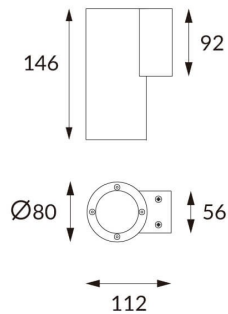

DOWNT

DOWNT is a wall light with round design emitting light downwards. With a size of Ø80mmx146mm and a power of 10W, has a reflector with 38 degrees beam angle. With a real lumen output of 1170lm, and an efficiency of 117lm/W. Is made in Die Cast Aluminium Body, Tempered Glass Cover and has an IP65 and an IK10 degree of protection. DALI driver. Finished in Black color.

Scheme

Photometry

Item code	86.OW08.2333.02
Product type	Outdoor
Category	Wall Light
Family	DOWNT
Pictograms	

Product

Real power (W)	10
Real luminous flux (Lm)	1170
Luminous efficiency (Lm/W)	117
Beam angle (°)	38
Life time (h)	50000h L70B10
IP	65
Electrical class insulation	Class I
Colour	Black
Chip Brand	NICHIA
Control gear included	Yes
Control gear	DALI
Colour temperature (K)	3000
Colour consistency (SDCM)	SDCM<3
CRI	80
IK	IK10