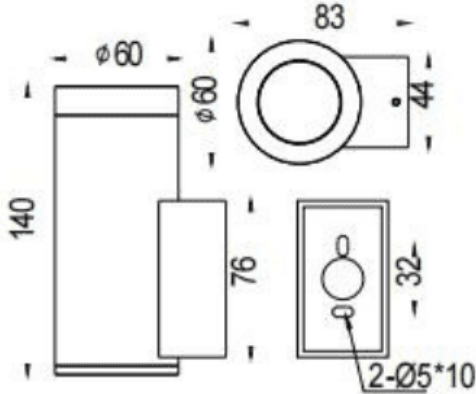

DOWNT

Lavov wall fixture from the family DOWNT with a power of 10W and a 36 degrees beam angle. Finished in Black colour. Dimensions Ø60X83X140mm.. With a total lumen output of 800lm and a luminous efficiency of 80lm/W. CCT 3000K. Driver DALI. Made in Die Cast Aluminium Body, Tempered Glass Cover .IP65. IK05

Dimensions

Product dimensions (mm) **Ø60X83X140mm**

Scheme

Photometry

Item code	86.OW08.2333.02
Product type	Outdoor
Category	Wall Light
Family	DOWNT
Pictograms	

Product	
Real power (W)	10
Real luminous flux (Lm)	800
Luminous efficiency (Lm/W)	80
Beam angle (°)	36
Life time (h)	50000h L70B10
IP	IP65
Electrical class insulation	Class I
Colour	Black
Control gear included	Yes
Control gear	DALI
Light source	LED
Type of LED	COB
Colour temperature (K)	3000
Colour consistency (SDCM)	SDCM3
CRI	80
IK	IK05