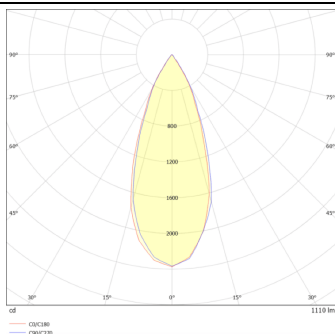

Photometry

Item code	86.OW08.2333.02
Product type	Outdoor
Category	Wall Light
Family	DOWNT
Pictograms	

Product

Real power (W)	10
Real luminous flux (Lm)	1170
Luminous efficiency (Lm/W)	117
Beam angle (°)	38
Life time (h)	50000h L70B10
IP	65
Electrical class insulation	Class I
Colour	Black
Chip Brand	NICHIA
Control gear included	Yes
Control gear	DALI
Colour temperature (K)	3000
Colour consistency (SDCM)	SDCM<3
CRI	80
IK	IK10