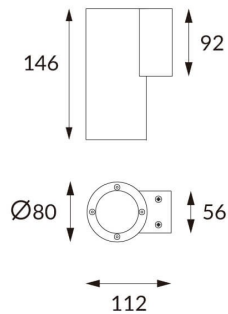

### DOWNT

DOWNT is a wall light with round design emitting light downwards. With a size of Ø80mmx146mm and a power of 10W, has a reflector with 38 degrees beam angle. With a real lumen output of 1170lm, and an efficiency of 117lm/W. Is made in Die Cast Aluminium Body, Tempered Glass Cover and has an IP65 and an IK10 degree of protection. DALI driver. Finished in Black color.

### Photometry

<b>Item code</b>	<b>86.OW08.2333.02</b>
<b>Product type</b>	<b>Outdoor</b>
<b>Category</b>	<b>Wall Light</b>
<b>Family</b>	<b>DOWNT</b>
<b>Pictograms</b>	

### Product

<b>Real power (W)</b>	<b>10</b>
<b>Real luminous flux (Lm)</b>	<b>1170</b>
<b>Luminous efficiency (Lm/W)</b>	<b>117</b>
<b>Beam angle (°)</b>	<b>38</b>
<b>Life time (h)</b>	<b>50000h L70B10</b>
<b>IP</b>	<b>65</b>
<b>Electrical class insulation</b>	<b>Class I</b>
<b>Colour</b>	<b>Black</b>
<b>Chip Brand</b>	<b>NICHIA</b>
<b>Control gear included</b>	<b>Yes</b>
<b>Control gear</b>	<b>DALI</b>
<b>Colour temperature (K)</b>	<b>3000</b>
<b>Colour consistency (SDCM)</b>	<b>SDCM&lt;3</b>
<b>CRI</b>	<b>80</b>
<b>IK</b>	<b>IK10</b>