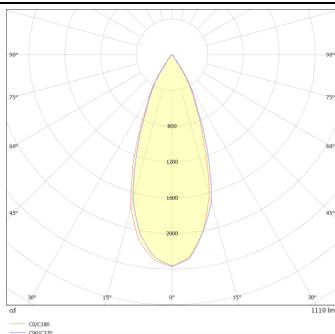

DOWNT

DOWNT is a wall light with round design emitting light downwards. With a size of Ø80mmx146mm and a power of 10W, has a reflector with 38 degrees beam angle. With a real lumen output of 1170lm, and an efficiency of 117lm/W. Is made in Die Cast Aluminium Body, Tempered Glass Cover and has an IP65 and an IK10 degree of protection. DALI driver. Finished in Grey color.

Scheme

Photometry

Item code	86.OW08.2333.03
Product type	Outdoor
Category	Wall Light
Family	DOWNT
Pictograms	

Product

Real power (W)	10
Real luminous flux (Lm)	1170
Luminous efficiency (Lm/W)	117
Beam angle (°)	38
Life time (h)	50000h L70B10
IP	65
Electrical class insulation	Class I
Colour	Grey
Chip Brand	NICHIA
Control gear included	Yes
Control gear	DALI
Colour temperature (K)	3000
Colour consistency (SDCM)	SDCM<3
CRI	80
IK	IK10