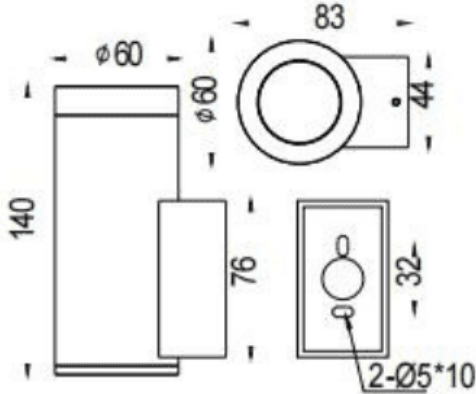

DOWNT

Lavov wall fixture from the family DOWNT with a power of 10W and a 36 degrees beam angle. Finished in Grey colour. Dimensions Ø60X83X140mm.. With a total lumen output of 800lm and a luminous efficiency of 80lm/W. CCT 3000K. Driver DALI. Made in Die Cast Aluminium Body, Tempered Glass Cover .IP65. IK05

Dimensions

Product dimensions (mm) **Ø60X83X140mm**

Scheme

Photometry

Item code	86.OW08.2333.03				
Product type	Outdoor				
Category	Wall Light				
Family	DOWNT				
Pictograms		50 60 Hz	 850°	CRI 80	SDCM 3
	CE	Driver INCL.		50000h L70B10	IP 65
	IK 05/10				

Product	
Real power (W)	10
Real luminous flux (Lm)	800
Luminous efficiency (Lm/W)	80
Beam angle (°)	36
Life time (h)	50000h L70B10
IP	IP65
Electrical class insulation	Class I
Colour	Grey
Control gear included	Yes
Control gear	DALI
Light source	LED
Type of LED	COB
Colour temperature (K)	3000
Colour consistency (SDCM)	SDCM3
CRI	80
IK	IK05