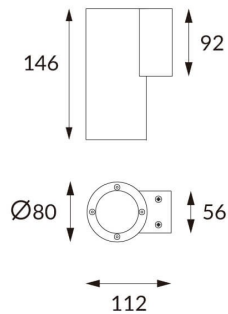

DOWNT

DOWNT is a wall light with round design emitting light downwards. With a size of Ø80mmx146mm and a power of 10W, has a reflector with 38 degrees beam angle. With a real lumen output of 1170lm, and an efficiency of 117lm/W. Is made in Die Cast Aluminium Body, Tempered Glass Cover and has an IP65 and an IK10 degree of protection. DALI driver. Finished in Grey color.

Scheme

Photometry

Item code	86.OW08.2333.03
Product type	Outdoor
Category	Wall Light
Family	DOWNT
Pictograms	

Product

Real power (W)	10
Real luminous flux (Lm)	1170
Luminous efficiency (Lm/W)	117
Beam angle (°)	38
Life time (h)	50000h L70B10
IP	65
Electrical class insulation	Class I
Colour	Grey
Chip Brand	NICHIA
Control gear included	Yes
Control gear	DALI
Colour temperature (K)	3000
Colour consistency (SDCM)	SDCM<3
CRI	80
IK	IK10