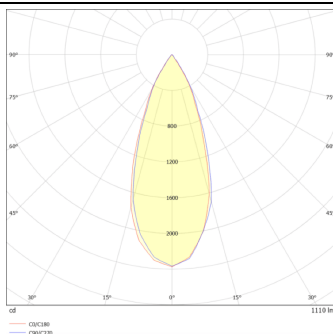

DOWNT

DOWNT is a wall light with round design emitting light downwards. With a size of Ø80mmx146mm and a power of 10W, has a reflector with 38 degrees beam angle. With a real lumen output of 1170lm, and an efficiency of 117lm/W. Is made in Die Cast Aluminium Body, Tempered Glass Cover and has an IP65 and an IK10 degree of protection. DALI driver. Finished in Grey color.

Scheme

Photometry

Item code	86.OW08.2333.03
Product type	Outdoor
Category	Wall Light
Family	DOWNT
Pictograms	

Product

Real power (W)	10
Real luminous flux (Lm)	1170
Luminous efficiency (Lm/W)	117
Beam angle (°)	38
Life time (h)	50000h L70B10
IP	65
Electrical class insulation	Class I
Colour	Grey
Chip Brand	NICHIA
Control gear included	Yes
Control gear	DALI
Colour temperature (K)	3000
Colour consistency (SDCM)	SDCM<3
CRI	80
IK	IK10