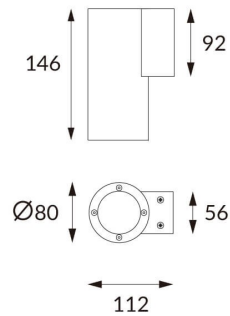

DOWNT

DOWNT is a wall light with round design emitting light downwards. With a size of Ø80mmx146mm and a power of 10W, has a reflector with 38 degrees beam angle. With a real lumen output of 1170lm, and an efficiency of 117lm/W. Is made in Die Cast Aluminium Body, Tempered Glass Cover and has an IP65 and an IK10 degree of protection. DALI driver. Finished in Grey color.

Item code 86.OW08.2333.03

Product type Outdoor

Category Wall Light

Family DOWNT

Pictograms

Product

Real power (W) 10

Real luminous flux (Lm) 1170

Control gear DALI

Colour temperature (K) 3000

Colour consistency (SDCM) SDCM<3

CRI 80

IK IK10

Scheme

Photometry