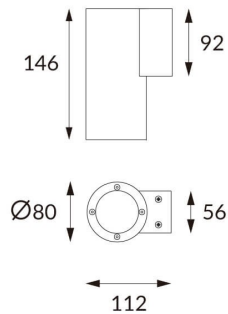

DOWNT

DOWNT is a wall light with round design emitting light downwards. With a size of Ø80mmx146mm and a power of 10W, has a reflector with 60 degrees beam angle. With a real lumen output of 1170lm, and an efficiency of 117lm/W. Is made in Die Cast Aluminium Body, Tempered Glass Cover and has an IP65 and an IK10 degree of protection. ON-OFF driver. Finished in White color.

Item code 86.OW08.2341.01

Product type Outdoor

Category Wall Light

Family DOWNT

Pictograms

Product

Real power (W) 10

Real luminous flux (Lm) 1170

Control gear ON-OFF

Colour temperature (K) 3000

Colour consistency (SDCM) SDCM<3

CRI 80

IK IK10

Scheme

Photometry