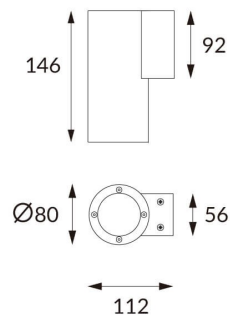

DOWNT

DOWNT is a wall light with round design emitting light downwards. With a size of Ø80mmx146mm and a power of 10W, has a reflector with 60 degrees beam angle. With a real lumen output of 1170lm, and an efficiency of 117lm/W. Is made in Die Cast Aluminium Body, Tempered Glass Cover and has an IP65 and an IK10 degree of protection. ON-OFF driver. Finished in White color.

Item code 86.OW08.2341.01

Product type Outdoor

Category Wall Light

Family DOWNT

Pictograms

Product

Real power (W) 10

Real luminous flux (Lm) 1170

Control gear ON-OFF

Colour temperature (K) 3000

Colour consistency (SDCM) SDCM<3

CRI 80

IK IK10

Scheme

Photometry