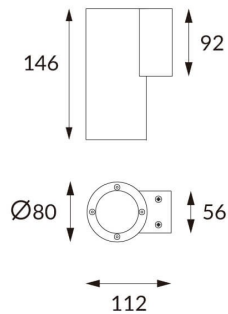

### DOWNT

DOWNT is a wall light with round design emitting light downwards. With a size of Ø80mmx146mm and a power of 10W, has a reflector with 60 degrees beam angle. With a real lumen output of 1170lm, and an efficiency of 117lm/W. Is made in Die Cast Aluminium Body, Tempered Glass Cover and has an IP65 and an IK10 degree of protection. ON-OFF driver. Finished in White color.

### Photometry

<b>Item code</b>	<b>86.OW08.2341.01</b>
<b>Product type</b>	<b>Outdoor</b>
<b>Category</b>	<b>Wall Light</b>
<b>Family</b>	<b>DOWNT</b>
<b>Pictograms</b>	

### Product

<b>Real power (W)</b>	<b>10</b>
<b>Real luminous flux (Lm)</b>	<b>1170</b>
<b>Luminous efficiency (Lm/W)</b>	<b>117</b>
<b>Beam angle (°)</b>	<b>60</b>
<b>Life time (h)</b>	<b>50000h L70B10</b>
<b>IP</b>	<b>65</b>
<b>Electrical class insulation</b>	<b>Class I</b>
<b>Colour</b>	<b>White</b>
<b>Chip Brand</b>	<b>NICHIA</b>
<b>Control gear included</b>	<b>Yes</b>
<b>Control gear</b>	<b>ON-OFF</b>
<b>Colour temperature (K)</b>	<b>3000</b>
<b>Colour consistency (SDCM)</b>	<b>SDCM&lt;3</b>
<b>CRI</b>	<b>80</b>
<b>IK</b>	<b>IK10</b>