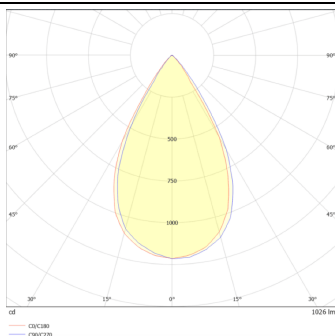

### DOWNT

DOWNT is a wall light with round design emitting light downwards. With a size of Ø80mmx146mm and a power of 10W, has a reflector with 60 degrees beam angle. With a real lumen output of 1170lm, and an efficiency of 117lm/W. Is made in Die Cast Aluminium Body, Tempered Glass Cover and has an IP65 and an IK10 degree of protection. ON-OFF driver. Finished in White color.

### Photometry