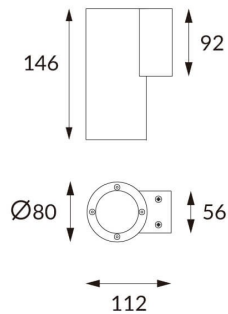

DOWNT

DOWNT is a wall light with round design emitting light downwards. With a size of Ø80mmx146mm and a power of 10W, has a reflector with 60 degrees beam angle. With a real lumen output of 1170lm, and an efficiency of 117lm/W. Is made in Die Cast Aluminium Body, Tempered Glass Cover and has an IP65 and an IK10 degree of protection. ON-OFF driver. Finished in White color.

Item code 86.OW08.2341.01

Product type Outdoor

Category Wall Light

Family DOWNT

Pictograms

Scheme

Photometry

Product

Real power (W) 10

Real luminous flux (Lm) 1170

Luminous efficiency (Lm/W) 117

Beam angle (°) 60

Life time (h) 50000h L70B10

IP 65

Electrical class insulation Class I

Colour White

Chip Brand NICHIA

Control gear included Yes

Control gear ON-OFF

Colour temperature (K) 3000

Colour consistency (SDCM) SDCM<3

CRI 80

IK IK10