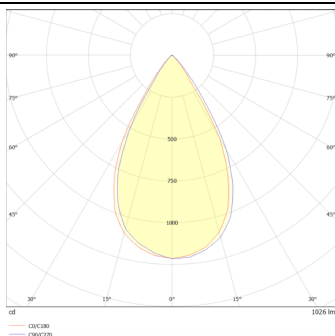

Photometry

Item code	86.OW08.2341.01
Product type	Outdoor
Category	Wall Light
Family	DOWNT
Pictograms	

Product

Real power (W)	10
Real luminous flux (Lm)	1170
Luminous efficiency (Lm/W)	117
Beam angle (°)	60
Life time (h)	50000h L70B10
IP	65
Electrical class insulation	Class I
Colour	White
Chip Brand	NICHIA
Control gear included	Yes
Control gear	ON-OFF
Colour temperature (K)	3000
Colour consistency (SDCM)	SDCM<3
CRI	80
IK	IK10