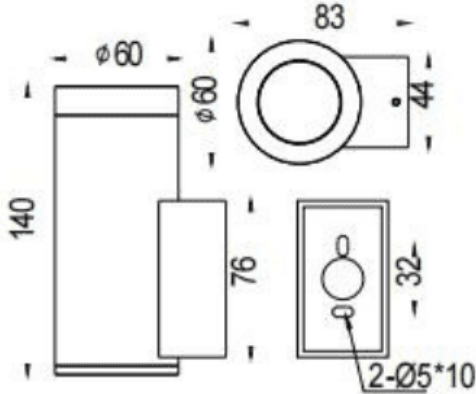

DOWNT

Lavov wall fixture from the family DOWNT with a power of 10W and a 60 degrees beam angle. Finished in White colour. Dimensions Ø60X83X140mm.. With a total lumen output of 800lm and a luminous efficiency of 80lm/W. CCT 3000K. Driver ON-OFF. Made in Die Cast Aluminium Body, Tempered Glass Cover .IP65. IK05

Dimensions

Product dimensions (mm) Ø60X83X140mm

Scheme

Photometry

Item code	86.OW08.2341.01
Product type	Outdoor
Category	Wall Light
Family	DOWNT
Pictograms	

Product	
Real power (W)	10
Real luminous flux (Lm)	800
Luminous efficiency (Lm/W)	80
Beam angle (°)	60
Life time (h)	50000h L70B10
IP	IP65
Electrical class insulation	Class I
Colour	White
Control gear included	Yes
Control gear	ON-OFF
Light source	LED
Type of LED	COB
Colour temperature (K)	3000
Colour consistency (SDCM)	SDCM3
CRI	80
IK	IK05