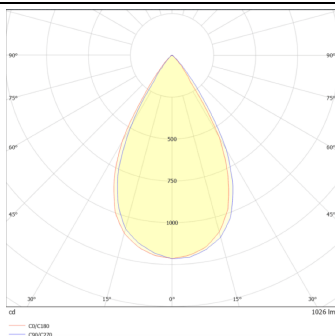

DOWNT

DOWNT is a wall light with round design emitting light downwards. With a size of Ø80mmx146mm and a power of 10W, has a reflector with 60 degrees beam angle. With a real lumen output of 1170lm, and an efficiency of 117lm/W. Is made in Die Cast Aluminium Body, Tempered Glass Cover and has an IP65 and an IK10 degree of protection. ON-OFF driver. Finished in Black color.

Scheme

Photometry

Item code	86.OW08.2341.02
Product type	Outdoor
Category	Wall Light
Family	DOWNT
Pictograms	

Product

Real power (W)	10
Real luminous flux (Lm)	1170
Luminous efficiency (Lm/W)	117
Beam angle (°)	60
Life time (h)	50000h L70B10
IP	65
Electrical class insulation	Class I
Colour	Black
Chip Brand	NICHIA
Control gear included	Yes
Control gear	ON-OFF
Colour temperature (K)	3000
Colour consistency (SDCM)	SDCM<3
CRI	80
IK	IK10