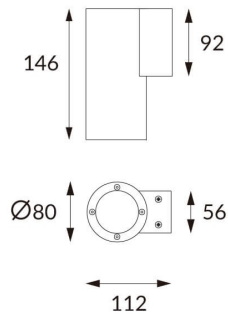

### DOWNT

DOWNT is a wall light with round design emitting light downwards. With a size of Ø80mmx146mm and a power of 10W, has a reflector with 60 degrees beam angle. With a real lumen output of 1170lm, and an efficiency of 117lm/W. Is made in Die Cast Aluminium Body, Tempered Glass Cover and has an IP65 and an IK10 degree of protection. ON-OFF driver. Finished in Black color.

### Photometry

<b>Item code</b>	<b>86.OW08.2341.02</b>
<b>Product type</b>	<b>Outdoor</b>
<b>Category</b>	<b>Wall Light</b>
<b>Family</b>	<b>DOWNT</b>
<b>Pictograms</b>	

### Product

<b>Real power (W)</b>	<b>10</b>
<b>Real luminous flux (Lm)</b>	<b>1170</b>
<b>Luminous efficiency (Lm/W)</b>	<b>117</b>
<b>Beam angle (°)</b>	<b>60</b>
<b>Life time (h)</b>	<b>50000h L70B10</b>
<b>IP</b>	<b>65</b>
<b>Electrical class insulation</b>	<b>Class I</b>
<b>Colour</b>	<b>Black</b>
<b>Chip Brand</b>	<b>NICHIA</b>
<b>Control gear included</b>	<b>Yes</b>
<b>Control gear</b>	<b>ON-OFF</b>
<b>Colour temperature (K)</b>	<b>3000</b>
<b>Colour consistency (SDCM)</b>	<b>SDCM&lt;3</b>
<b>CRI</b>	<b>80</b>
<b>IK</b>	<b>IK10</b>