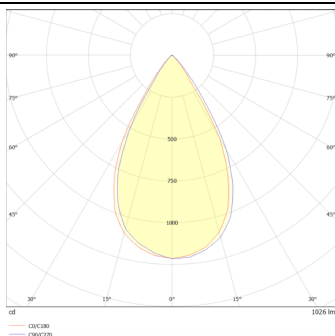

Photometry

Item code	86.OW08.2341.02
Product type	Outdoor
Category	Wall Light
Family	DOWNT
Pictograms	

Product

Real power (W)	10
Real luminous flux (Lm)	1170
Luminous efficiency (Lm/W)	117
Beam angle (°)	60
Life time (h)	50000h L70B10
IP	65
Electrical class insulation	Class I
Colour	Black
Chip Brand	NICHIA
Control gear included	Yes
Control gear	ON-OFF
Colour temperature (K)	3000
Colour consistency (SDCM)	SDCM<3
CRI	80
IK	IK10