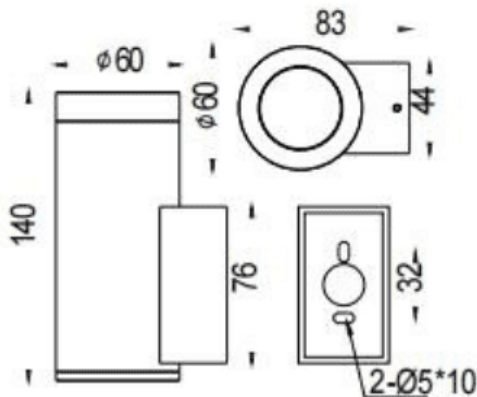

### DOWNT

Lavov wall fixture from the family DOWNT with a power of 10W and a 60 degrees beam angle. Finished in Black colour. Dimensions Ø60X83X140mm.. With a total lumen output of 800lm and a luminous efficiency of 80lm/W. CCT 3000K. Driver ON-OFF. Made in Die Cast Aluminium Body, Tempered Glass Cover .IP65. IK05

### Dimensions

Product dimensions (mm) **Ø60X83X140mm**

### Photometry

Item code	86.OW08.2341.02
Product type	Outdoor
Category	Wall Light
Family	DOWNT
Pictograms	

Product	
Real power (W)	10
Real luminous flux (Lm)	800
Luminous efficiency (Lm/W)	80
Beam angle (°)	60
Life time (h)	50000h L70B10
IP	IP65
Electrical class insulation	Class I
Colour	Black
Control gear included	Yes
Control gear	ON-OFF
Light source	LED
Type of LED	COB
Colour temperature (K)	3000
Colour consistency (SDCM)	SDCM3
CRI	80
IK	IK05