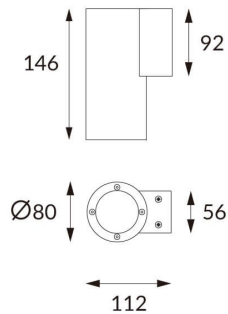

DOWNT

DOWNT is a wall light with round design emitting light downwards. With a size of Ø80mmx146mm and a power of 10W, has a reflector with 60 degrees beam angle. With a real lumen output of 1170lm, and an efficiency of 117lm/W. Is made in Die Cast Aluminium Body, Tempered Glass Cover and has an IP65 and an IK10 degree of protection. ON-OFF driver. Finished in Black color.

Scheme

Photometry

Item code	86.OW08.2341.02
Product type	Outdoor
Category	Wall Light
Family	DOWNT
Pictograms	

Product

Real power (W)	10
Real luminous flux (Lm)	1170
Luminous efficiency (Lm/W)	117
Beam angle (°)	60
Life time (h)	50000h L70B10
IP	65
Electrical class insulation	Class I
Colour	Black
Chip Brand	NICHIA
Control gear included	Yes
Control gear	ON-OFF
Colour temperature (K)	3000
Colour consistency (SDCM)	SDCM<3
CRI	80
IK	IK10