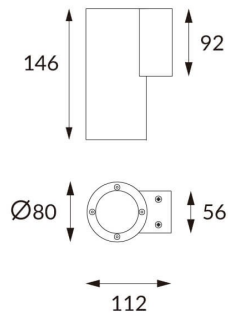

### DOWNT

DOWNT is a wall light with round design emitting light downwards. With a size of Ø80mmx146mm and a power of 10W, has a reflector with 60 degrees beam angle. With a real lumen output of 1170lm, and an efficiency of 117lm/W. Is made in Die Cast Aluminium Body, Tempered Glass Cover and has an IP65 and an IK10 degree of protection. ON-OFF driver. Finished in Black color.

### Photometry

<b>Item code</b>	<b>86.OW08.2341.02</b>
<b>Product type</b>	<b>Outdoor</b>
<b>Category</b>	<b>Wall Light</b>
<b>Family</b>	<b>DOWNT</b>
<b>Pictograms</b>	

### Product

<b>Real power (W)</b>	<b>10</b>
<b>Real luminous flux (Lm)</b>	<b>1170</b>
<b>Luminous efficiency (Lm/W)</b>	<b>117</b>
<b>Beam angle (°)</b>	<b>60</b>
<b>Life time (h)</b>	<b>50000h L70B10</b>
<b>IP</b>	<b>65</b>
<b>Electrical class insulation</b>	<b>Class I</b>
<b>Colour</b>	<b>Black</b>
<b>Chip Brand</b>	<b>NICHIA</b>
<b>Control gear included</b>	<b>Yes</b>
<b>Control gear</b>	<b>ON-OFF</b>
<b>Colour temperature (K)</b>	<b>3000</b>
<b>Colour consistency (SDCM)</b>	<b>SDCM&lt;3</b>
<b>CRI</b>	<b>80</b>
<b>IK</b>	<b>IK10</b>