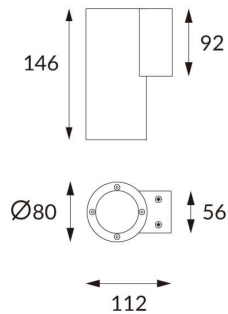

DOWNT

DOWNT is a wall light with round design emitting light downwards. With a size of Ø80mmx146mm and a power of 10W, has a reflector with 60 degrees beam angle. With a real lumen output of 1170lm, and an efficiency of 117lm/W. Is made in Die Cast Aluminium Body, Tempered Glass Cover and has an IP65 and an IK10 degree of protection. ON-OFF driver. Finished in Grey color.

Item code 86.OW08.2341.03

Product type Outdoor

Category Wall Light

Family DOWNT

Pictograms

Scheme

Photometry

Product

Real power (W) 10

Real luminous flux (Lm) 1170

Luminous efficiency (Lm/W) 117

Beam angle (°) 60

Life time (h) 50000h L70B10

IP 65

Electrical class insulation Class I

Colour Grey

Chip Brand NICHIA

Control gear included Yes

Control gear ON-OFF

Colour temperature (K) 3000

Colour consistency (SDCM) SDCM<3

CRI 80

IK IK10