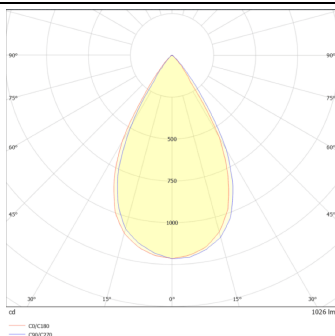

DOWNT

DOWNT is a wall light with round design emitting light downwards. With a size of Ø80mmx146mm and a power of 10W, has a reflector with 60 degrees beam angle. With a real lumen output of 1170lm, and an efficiency of 117lm/W. Is made in Die Cast Aluminium Body, Tempered Glass Cover and has an IP65 and an IK10 degree of protection. ON-OFF driver. Finished in Grey color.

Item code 86.OW08.2341.03

Product type Outdoor

Category Wall Light

Family DOWNT

Pictograms

Scheme

Photometry

Product

Real power (W) 10

Real luminous flux (Lm) 1170

Luminous efficiency (Lm/W) 117

Beam angle (°) 60

Life time (h) 50000h L70B10

IP 65

Electrical class insulation Class I

Colour Grey