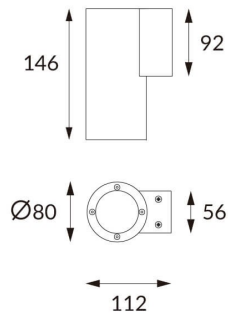

DOWNT

DOWNT is a wall light with round design emitting light downwards. With a size of Ø80mmx146mm and a power of 10W, has a reflector with 60 degrees beam angle. With a real lumen output of 1170lm, and an efficiency of 117lm/W. Is made in Die Cast Aluminium Body, Tempered Glass Cover and has an IP65 and an IK10 degree of protection. ON-OFF driver. Finished in Grey color.

Item code 86.OW08.2341.03

Product type Outdoor

Category Wall Light

Family DOWNT

Pictograms

Scheme

Photometry

Product

Real power (W) 10

Real luminous flux (Lm) 1170

Luminous efficiency (Lm/W) 117

Beam angle (°) 60

Life time (h) 50000h L70B10

IP 65

Electrical class insulation Class I

Colour Grey