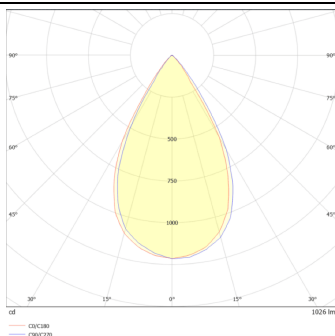

### DOWNT

DOWNT is a wall light with round design emitting light downwards. With a size of Ø80mmx146mm and a power of 10W, has a reflector with 60 degrees beam angle. With a real lumen output of 1170lm, and an efficiency of 117lm/W. Is made in Die Cast Aluminium Body, Tempered Glass Cover and has an IP65 and an IK10 degree of protection. ON-OFF driver. Finished in Grey color.

### Photometry