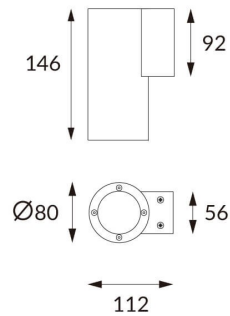

DOWNT

DOWNT is a wall light with round design emitting light downwards. With a size of Ø80mmx146mm and a power of 10W, has a reflector with 60 degrees beam angle. With a real lumen output of 1170lm, and an efficiency of 117lm/W. Is made in Die Cast Aluminium Body, Tempered Glass Cover and has an IP65 and an IK10 degree of protection. ON-OFF driver. Finished in Grey color.

Item code	86.OW08.2341.03

Product type	Outdoor

Category	Wall Light

Family	DOWNT

Pictograms	

Product	

Real power (W)	10

Real luminous flux (Lm)	1170

Luminous efficiency (Lm/W)	117

Beam angle (°)	60

Life time (h)	50000h L70B10

IP	65

Electrical class insulation	Class I

Colour	Grey

Chip Brand	NICHIA

Control gear included	Yes

Control gear	ON-OFF

Colour temperature (K)	3000

Colour consistency (SDCM)	SDCM<3

CRI	80

IK	IK10

Scheme

Photometry