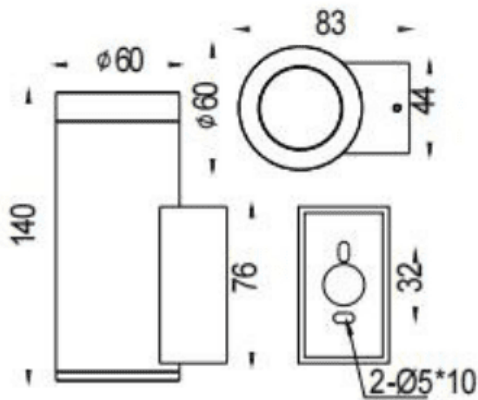

DOWNT

Lavov wall fixture from the family DOWNT with a power of 10W and a 60 degrees beam angle. Finished in Grey colour. Dimensions Ø60X83X140mm.. With a total lumen output of 800lm and a luminous efficiency of 80lm/W. CCT 3000K. Driver ON-OFF. Made in Die Cast Aluminium Body, Tempered Glass Cover .IP65. IK05

Dimensions

Product dimensions (mm) **Ø60X83X140mm**

Scheme

Photometry

Item code	86.OW08.2341.03
Product type	Outdoor
Category	Wall Light
Family	DOWNT
Pictograms	

Product	
Real power (W)	10
Real luminous flux (Lm)	800
Luminous efficiency (Lm/W)	80
Beam angle (°)	60
Life time (h)	50000h L70B10
IP	IP65
Electrical class insulation	Class I
Colour	Grey
Control gear included	Yes
Control gear	ON-OFF
Light source	LED
Type of LED	COB
Colour temperature (K)	3000
Colour consistency (SDCM)	SDCM3
CRI	80
IK	IK05