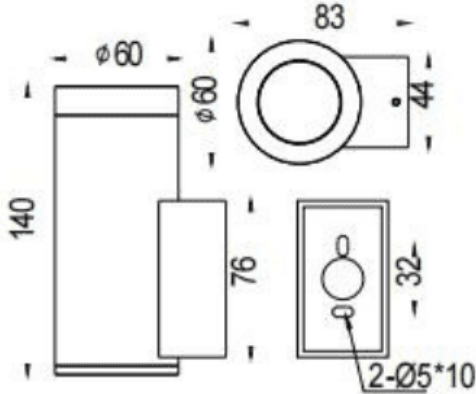

DOWNT

Lavov wall fixture from the family DOWNT with a power of 10W and a 60 degrees beam angle. Finished in White colour. Dimensions Ø60X83X140mm.. With a total lumen output of 800lm and a luminous efficiency of 80lm/W. CCT 3000K. Driver DALI. Made in Die Cast Aluminium Body, Tempered Glass Cover .IP65. IK05

Dimensions

Product dimensions (mm) **Ø60X83X140mm**

Scheme

Photometry

Item code	86.OW08.2343.01
Product type	Outdoor
Category	Wall Light
Family	DOWNT
Pictograms	

Product	
Real power (W)	10
Real luminous flux (Lm)	800
Luminous efficiency (Lm/W)	80
Beam angle (°)	60
Life time (h)	50000h L70B10
IP	IP65
Electrical class insulation	Class I
Colour	White
Control gear included	Yes
Control gear	DALI
Light source	LED
Type of LED	COB
Colour temperature (K)	3000
Colour consistency (SDCM)	SDCM3
CRI	80
IK	IK05