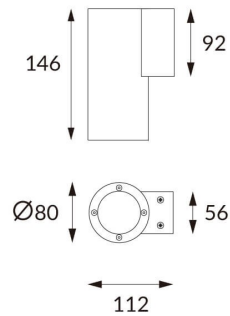

DOWNT

DOWNT is a wall light with round design emitting light downwards. With a size of Ø80mmx146mm and a power of 10W, has a reflector with 60 degrees beam angle. With a real lumen output of 1170lm, and an efficiency of 117lm/W. Is made in Die Cast Aluminium Body, Tempered Glass Cover and has an IP65 and an IK10 degree of protection. DALI driver. Finished in White color.

Item code 86.OW08.2343.01

Product type Outdoor

Category Wall Light

Family DOWNT

Pictograms

Product

Real power (W) 10

Real luminous flux (Lm) 1170

Luminous efficiency (Lm/W) 117

Beam angle (°) 60

Life time (h) 50000h L70B10

IP 65

Electrical class insulation Class I

Colour White

Chip Brand NICHIA

Control gear included Yes

Control gear DALI

Colour temperature (K) 3000

Colour consistency (SDCM) SDCM<3

CRI 80

IK IK10

Scheme

Photometry