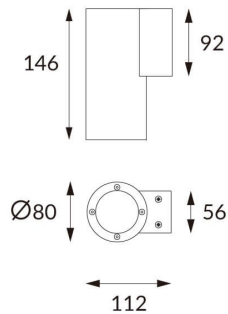

### DOWNT

DOWNT is a wall light with round design emitting light downwards. With a size of Ø80mmx146mm and a power of 10W, has a reflector with 60 degrees beam angle. With a real lumen output of 1170lm, and an efficiency of 117lm/W. Is made in Die Cast Aluminium Body, Tempered Glass Cover and has an IP65 and an IK10 degree of protection. DALI driver. Finished in White color.

### Photometry

<b>Item code</b>	<b>86.OW08.2343.01</b>
<b>Product type</b>	<b>Outdoor</b>
<b>Category</b>	<b>Wall Light</b>
<b>Family</b>	<b>DOWNT</b>
<b>Pictograms</b>	

### Product

<b>Real power (W)</b>	<b>10</b>
<b>Real luminous flux (Lm)</b>	<b>1170</b>
<b>Luminous efficiency (Lm/W)</b>	<b>117</b>
<b>Beam angle (°)</b>	<b>60</b>
<b>Life time (h)</b>	<b>50000h L70B10</b>
<b>IP</b>	<b>65</b>
<b>Electrical class insulation</b>	<b>Class I</b>
<b>Colour</b>	<b>White</b>
<b>Chip Brand</b>	<b>NICHIA</b>
<b>Control gear included</b>	<b>Yes</b>
<b>Control gear</b>	<b>DALI</b>
<b>Colour temperature (K)</b>	<b>3000</b>
<b>Colour consistency (SDCM)</b>	<b>SDCM&lt;3</b>
<b>CRI</b>	<b>80</b>
<b>IK</b>	<b>IK10</b>