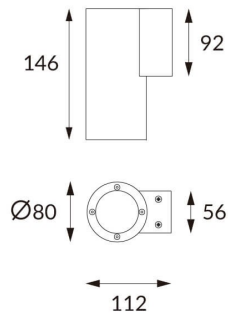

DOWNT

DOWNT is a wall light with round design emitting light downwards. With a size of Ø80mmx146mm and a power of 10W, has a reflector with 60 degrees beam angle. With a real lumen output of 1170lm, and an efficiency of 117lm/W. Is made in Die Cast Aluminium Body, Tempered Glass Cover and has an IP65 and an IK10 degree of protection. DALI driver. Finished in White color.

Item code 86.OW08.2343.01

Product type Outdoor

Category Wall Light

Family DOWNT

Pictograms

Scheme

Photometry

Product

Real power (W) 10

Real luminous flux (Lm) 1170

Luminous efficiency (Lm/W) 117

Beam angle (°) 60

Life time (h) 50000h L70B10

IP 65

Electrical class insulation Class I

Colour White

Chip Brand NICHIA

Control gear included Yes

Control gear DALI

Colour temperature (K) 3000

Colour consistency (SDCM) SDCM<3

CRI 80

IK IK10