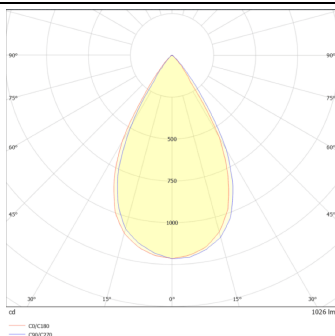

### DOWNT

DOWNT is a wall light with round design emitting light downwards. With a size of Ø80mmx146mm and a power of 10W, has a reflector with 60 degrees beam angle. With a real lumen output of 1170lm, and an efficiency of 117lm/W. Is made in Die Cast Aluminium Body, Tempered Glass Cover and has an IP65 and an IK10 degree of protection. DALI driver. Finished in White color.

### Photometry