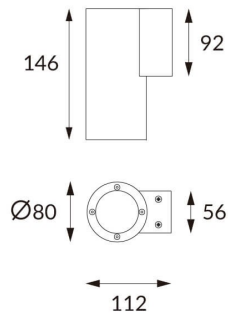

DOWNT

DOWNT is a wall light with round design emitting light downwards. With a size of Ø80mmx146mm and a power of 10W, has a reflector with 60 degrees beam angle. With a real lumen output of 1170lm, and an efficiency of 117lm/W. Is made in Die Cast Aluminium Body, Tempered Glass Cover and has an IP65 and an IK10 degree of protection. DALI driver. Finished in White color.

Item code 86.OW08.2343.01

Product type Outdoor

Category Wall Light

Family DOWNT

Pictograms

Product

Real power (W) 10

Real luminous flux (Lm) 1170

Control gear DALI

Colour temperature (K) 3000

Colour consistency (SDCM) SDCM<3

CRI 80

IK IK10

Scheme

Photometry