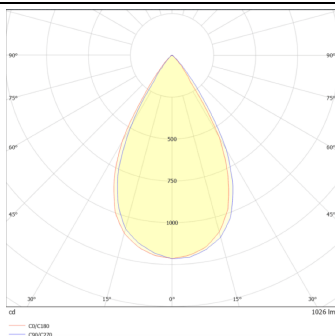

Photometry

Item code	86.OW08.2343.01
Product type	Outdoor
Category	Wall Light
Family	DOWNT
Pictograms	

Product

Real power (W)	10
Real luminous flux (Lm)	1170
Luminous efficiency (Lm/W)	117
Beam angle (°)	60
Life time (h)	50000h L70B10
IP	65
Electrical class insulation	Class I
Colour	White
Chip Brand	NICHIA
Control gear included	Yes
Control gear	DALI
Colour temperature (K)	3000
Colour consistency (SDCM)	SDCM<3
CRI	80
IK	IK10