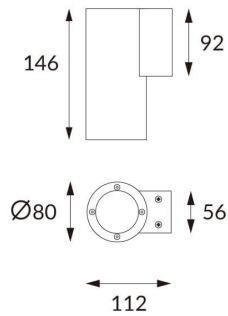

DOWNT

DOWNT is a wall light with round design emitting light downwards. With a size of Ø80mmx146mm and a power of 10W, has a reflector with 60 degrees beam angle. With a real lumen output of 1170lm, and an efficiency of 117lm/W. Is made in Die Cast Aluminium Body, Tempered Glass Cover and has an IP65 and an IK10 degree of protection. DALI driver. Finished in Black color.

Scheme

Photometry

Item code	86.OW08.2343.02
Product type	Outdoor
Category	Wall Light
Family	DOWNT
Pictograms	

Product

Real power (W)	10
Real luminous flux (Lm)	1170
Luminous efficiency (Lm/W)	117
Beam angle (°)	60
Life time (h)	50000h L70B10
IP	65
Electrical class insulation	Class I
Colour	Black
Chip Brand	NICHIA
Control gear included	Yes
Control gear	DALI
Colour temperature (K)	3000
Colour consistency (SDCM)	SDCM<3
CRI	80
IK	IK10