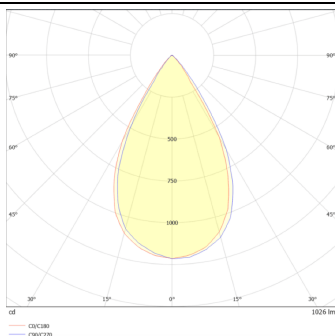

DOWNT

DOWNT is a wall light with round design emitting light downwards. With a size of Ø80mmx146mm and a power of 10W, has a reflector with 60 degrees beam angle. With a real lumen output of 1170lm, and an efficiency of 117lm/W. Is made in Die Cast Aluminium Body, Tempered Glass Cover and has an IP65 and an IK10 degree of protection. DALI driver. Finished in Black color.

Item code 86.OW08.2343.02

Product type Outdoor

Category Wall Light

Family DOWNT

Pictograms

Scheme

Photometry

Product

Real power (W) 10

Real luminous flux (Lm) 1170

Luminous efficiency (Lm/W) 117

Beam angle (°) 60

Life time (h) 50000h L70B10

IP 65

Electrical class insulation Class I

Colour Black