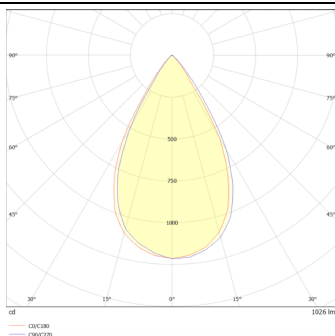

DOWNT

DOWNT is a wall light with round design emitting light downwards. With a size of Ø80mmx146mm and a power of 10W, has a reflector with 60 degrees beam angle. With a real lumen output of 1170lm, and an efficiency of 117lm/W. Is made in Die Cast Aluminium Body, Tempered Glass Cover and has an IP65 and an IK10 degree of protection. DALI driver. Finished in Black color.

Scheme

Photometry

Item code	86.OW08.2343.02
Product type	Outdoor
Category	Wall Light
Family	DOWNT
Pictograms	

Product

Real power (W)	10
Real luminous flux (Lm)	1170
Luminous efficiency (Lm/W)	117
Beam angle (°)	60
Life time (h)	50000h L70B10
IP	65
Electrical class insulation	Class I
Colour	Black
Chip Brand	NICHIA
Control gear included	Yes
Control gear	DALI
Colour temperature (K)	3000
Colour consistency (SDCM)	SDCM<3
CRI	80
IK	IK10