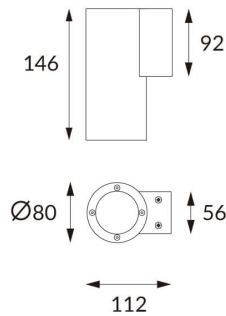

DOWNT

DOWNT is a wall light with round design emitting light downwards. With a size of Ø80mmx146mm and a power of 10W, has a reflector with 60 degrees beam angle. With a real lumen output of 1170lm, and an efficiency of 117lm/W. Is made in Die Cast Aluminium Body, Tempered Glass Cover and has an IP65 and an IK10 degree of protection. DALI driver. Finished in Black color.

Item code 86.OW08.2343.02

Product type Outdoor

Category Wall Light

Family DOWNT

Pictograms

Product

Real power (W) 10

Real luminous flux (Lm) 1170

Control gear DALI

Colour temperature (K) 3000

Colour consistency (SDCM) SDCM<3

CRI 80

IK IK10

Scheme

Photometry