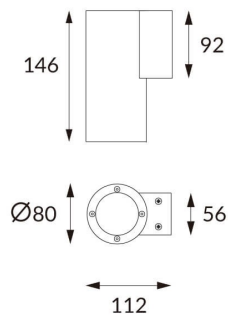

DOWNT

DOWNT is a wall light with round design emitting light downwards. With a size of Ø80mmx146mm and a power of 10W, has a reflector with 60 degrees beam angle. With a real lumen output of 1170lm, and an efficiency of 117lm/W. Is made in Die Cast Aluminium Body, Tempered Glass Cover and has an IP65 and an IK10 degree of protection. DALI driver. Finished in Black color.

Scheme

Photometry

Item code	86.OW08.2343.02
Product type	Outdoor
Category	Wall Light
Family	DOWNT
Pictograms	

Product

Real power (W)	10
Real luminous flux (Lm)	1170
Luminous efficiency (Lm/W)	117
Beam angle (°)	60
Life time (h)	50000h L70B10
IP	65
Electrical class insulation	Class I
Colour	Black
Chip Brand	NICHIA
Control gear included	Yes
Control gear	DALI
Colour temperature (K)	3000
Colour consistency (SDCM)	SDCM<3
CRI	80
IK	IK10