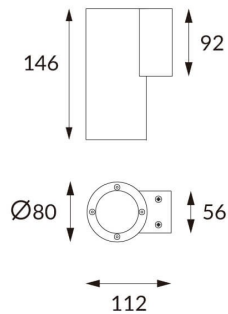

DOWNT

DOWNT is a wall light with round design emitting light downwards. With a size of Ø80mmx146mm and a power of 10W, has a reflector with 60 degrees beam angle. With a real lumen output of 1170lm, and an efficiency of 117lm/W. Is made in Die Cast Aluminium Body, Tempered Glass Cover and has an IP65 and an IK10 degree of protection. DALI driver. Finished in Black color.

Item code 86.OW08.2343.02

Product type Outdoor

Category Wall Light

Family DOWNT

Pictograms

Scheme

Photometry

Product

Real power (W) 10

Real luminous flux (Lm) 1170

Luminous efficiency (Lm/W) 117

Beam angle (°) 60

Life time (h) 50000h L70B10

IP 65

Electrical class insulation Class I

Colour Black