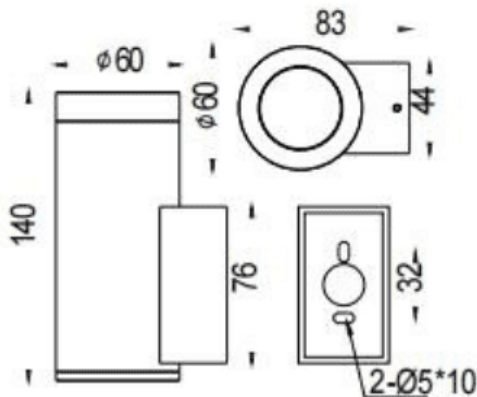

DOWNT

Lavov wall fixture from the family DOWNT with a power of 10W and a 60 degrees beam angle. Finished in Black colour. Dimensions Ø60X83X140mm.. With a total lumen output of 800lm and a luminous efficiency of 80lm/W. CCT 3000K. Driver DALI. Made in Die Cast Aluminium Body, Tempered Glass Cover .IP65. IK05

Dimensions

Product dimensions (mm) **Ø60X83X140mm**

Scheme

Photometry

Item code	86.OW08.2343.02
Product type	Outdoor
Category	Wall Light
Family	DOWNT
Pictograms	

Product	
Real power (W)	10
Real luminous flux (Lm)	800
Luminous efficiency (Lm/W)	80
Beam angle (°)	60
Life time (h)	50000h L70B10
IP	IP65
Electrical class insulation	Class I
Colour	Black
Control gear included	Yes
Control gear	DALI
Light source	LED
Type of LED	COB
Colour temperature (K)	3000
Colour consistency (SDCM)	SDCM3
CRI	80
IK	IK05