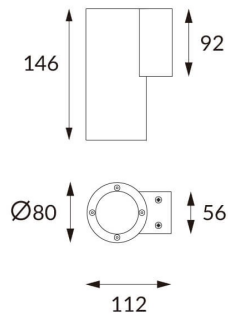

DOWNT

DOWNT is a wall light with round design emitting light downwards. With a size of Ø80mmx146mm and a power of 10W, has a reflector with 60 degrees beam angle. With a real lumen output of 1170lm, and an efficiency of 117lm/W. Is made in Die Cast Aluminium Body, Tempered Glass Cover and has an IP65 and an IK10 degree of protection. DALI driver. Finished in Grey color.

Item code	86.OW08.2343.03
Product type	Outdoor
Category	Wall Light
Family	DOWNT
Pictograms	

Scheme

Photometry

Product	
Real power (W)	10
Real luminous flux (Lm)	1170
Luminous efficiency (Lm/W)	117
Beam angle (°)	60
Life time (h)	50000h L70B10
IP	65
Electrical class insulation	Class I
Colour	Grey
Chip Brand	NICHIA
Control gear included	Yes
Control gear	DALI
Colour temperature (K)	3000
Colour consistency (SDCM)	SDCM<3
CRI	80
IK	IK10