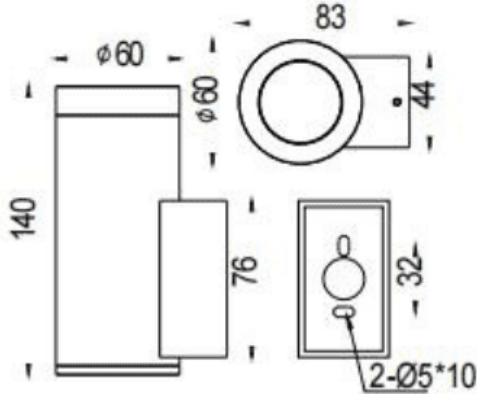

DOWNT

Lavov wall fixture from the family DOWNT with a power of 10W and a 60 degrees beam angle. Finished in Grey colour. Dimensions Ø60X83X140mm.. With a total lumen output of 800lm and a luminous efficiency of 80lm/W. CCT 3000K. Driver DALI. Made in Die Cast Aluminium Body, Tempered Glass Cover .IP65. IK05

Dimensions

Product dimensions (mm) **Ø60X83X140mm**

Scheme

Photometry

| | | | | | |
|--------------|------------------------|-----------------|----------|------------------|-----------|
| Item code | 86.OW08.2343.03 | | | | |
| Product type | Outdoor | | | | |
| Category | Wall Light | | | | |
| Family | DOWNT | | | | |
| Pictograms | | 50 60 Hz | 850° | CRI 80 | SDCM 3 |
| | CE | Driver INCL. | | 50000h L70B10 | IP 65 |
| | IK 05/10 | | | | |

| | |
|-----------------------------|----------------------|
| Product | |
| Real power (W) | 10 |
| Real luminous flux (Lm) | 800 |
| Luminous efficiency (Lm/W) | 80 |
| Beam angle (°) | 60 |
| Life time (h) | 50000h L70B10 |
| IP | IP65 |
| Electrical class insulation | Class I |
| Colour | Grey |
| Control gear included | Yes |
| Control gear | DALI |
| Light source | LED |
| Type of LED | COB |
| Colour temperature (K) | 3000 |
| Colour consistency (SDCM) | SDCM3 |
| CRI | 80 |
| IK | IK05 |