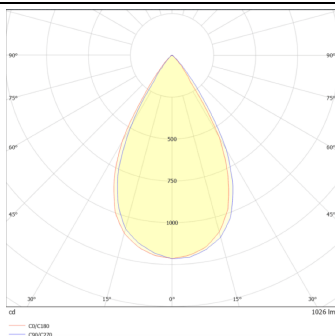

DOWNT

DOWNT is a wall light with round design emitting light downwards. With a size of Ø80mmx146mm and a power of 10W, has a reflector with 60 degrees beam angle. With a real lumen output of 1170lm, and an efficiency of 117lm/W. Is made in Die Cast Aluminium Body, Tempered Glass Cover and has an IP65 and an IK10 degree of protection. DALI driver. Finished in Grey color.

Scheme

Photometry

Item code	86.OW08.2343.03
Product type	Outdoor
Category	Wall Light
Family	DOWNT
Pictograms	

Product

Real power (W)	10
Real luminous flux (Lm)	1170
Luminous efficiency (Lm/W)	117
Beam angle (°)	60
Life time (h)	50000h L70B10
IP	65
Electrical class insulation	Class I
Colour	Grey
Chip Brand	NICHIA
Control gear included	Yes
Control gear	DALI
Colour temperature (K)	3000
Colour consistency (SDCM)	SDCM<3
CRI	80
IK	IK10