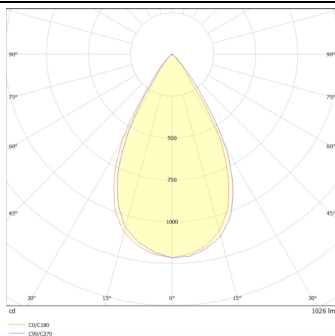

DOWNT

DOWNT is a wall light with round design emitting light downwards. With a size of Ø80mmx146mm and a power of 10W, has a reflector with 60 degrees beam angle. With a real lumen output of 1170lm, and an efficiency of 117lm/W. Is made in Die Cast Aluminium Body, Tempered Glass Cover and has an IP65 and an IK10 degree of protection. DALI driver. Finished in Grey color.

Item code	86.OW08.2343.03
Product type	Outdoor
Category	Wall Light
Family	DOWNT
Pictograms	

Scheme

Photometry

Product	
Real power (W)	10
Real luminous flux (Lm)	1170
Luminous efficiency (Lm/W)	117
Beam angle (°)	60
Life time (h)	50000h L70B10
IP	65
Electrical class insulation	Class I
Colour	Grey
Chip Brand	NICHIA
Control gear included	Yes
Control gear	DALI
Colour temperature (K)	3000
Colour consistency (SDCM)	SDCM<3
CRI	80
IK	IK10