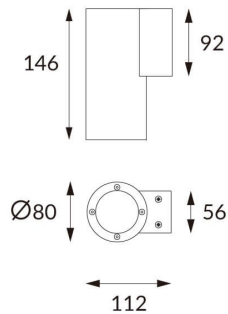

DOWNT

DOWNT is a wall light with round design emitting light downwards. With a size of Ø80mmx146mm and a power of 10W, has a reflector with 60 degrees beam angle. With a real lumen output of 1170lm, and an efficiency of 117lm/W. Is made in Die Cast Aluminium Body, Tempered Glass Cover and has an IP65 and an IK10 degree of protection. DALI driver. Finished in Grey color.

Scheme

Photometry

Item code	86.OW08.2343.03
Product type	Outdoor
Category	Wall Light
Family	DOWNT
Pictograms	

Product

Real power (W)	10
Real luminous flux (Lm)	1170
Luminous efficiency (Lm/W)	117
Beam angle (°)	60
Life time (h)	50000h L70B10
IP	65
Electrical class insulation	Class I
Colour	Grey
Chip Brand	NICHIA
Control gear included	Yes
Control gear	DALI
Colour temperature (K)	3000
Colour consistency (SDCM)	SDCM<3
CRI	80
IK	IK10