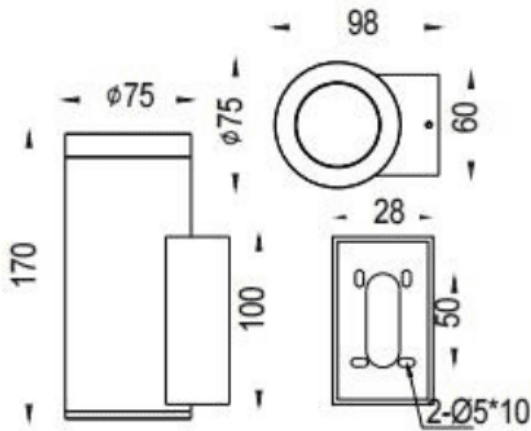

DOWNT

Lavov wall fixture from the family DOWNT with a power of 14.5W and a 12 degrees beam angle. Finished in White colour. Dimensions $\phi 75 \times 98 \times 170 \text{mm}$. With a total lumen output of 1300lm and a luminous efficiency of 89.65lm/W. CCT 3000K. Driver ON-OFF. Made in Die Cast Aluminium Body, Tempered Glass Cover .IP65. IK05

Dimensions

Product dimensions (mm) $\phi 75 \times 98 \times 170 \text{mm}$

Scheme

Photometry

Item code	86.OW08.3311.01
Product type	Outdoor
Category	Wall Light
Family	DOWNT
Pictograms	

Product	
Real power (W)	14.5
Real luminous flux (Lm)	1300
Luminous efficiency (Lm/W)	89.65
Beam angle (°)	12
Life time (h)	50000h L70B10
IP	IP65
Electrical class insulation	Class I
Colour	White
Control gear included	Yes
Control gear	ON-OFF
Light source	LED
Type of LED	COB
Colour temperature (K)	3000
Colour consistency (SDCM)	SDCM3
CRI	80
IK	IK05