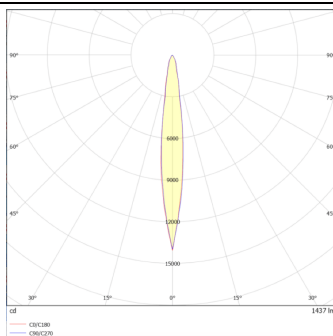

DOWNT

DOWNT is a wall light with round design emitting light downwards. With a size of Ø100mmx195mm and a power of 18W, has a reflector with 12 degrees beam angle. With a real lumen output of 1432lm, and an efficiency of 79.56lm/W. Is made in Die Cast Aluminium Body, Tempered Glass Cover and has an IP65 and an IK10 degree of protection. ON-OFF driver. Finished in White color.

Scheme

Photometry

Item code	86.OW08.3311.01
Product type	Outdoor
Category	Wall Light
Family	DOWNT
Pictograms	

Product

Real power (W)	18
Real luminous flux (Lm)	1432
Luminous efficiency (Lm/W)	79.56
Beam angle (°)	12
Life time (h)	50000h L70B10
IP	65
Electrical class insulation	Class I
Colour	White
Chip Brand	NICHIA
Control gear included	Yes
Control gear	ON-OFF
Colour temperature (K)	3000
Colour consistency (SDCM)	SDCM<3
CRI	80
IK	IK10