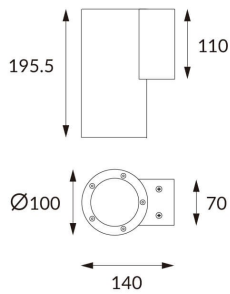

DOWNT

DOWNT is a wall light with round design emitting light downwards. With a size of Ø100mmx195mm and a power of 18W, has a reflector with 12 degrees beam angle. With a real lumen output of 1432lm, and an efficiency of 79.56lm/W. Is made in Die Cast Aluminium Body, Tempered Glass Cover and has an IP65 and an IK10 degree of protection. ON-OFF driver. Finished in White color.

Scheme

Photometry

Item code	86.OW08.3311.01
Product type	Outdoor
Category	Wall Light
Family	DOWNT
Pictograms	

Product

Real power (W)	18
Real luminous flux (Lm)	1432
Luminous efficiency (Lm/W)	79.56
Beam angle (°)	12
Life time (h)	50000h L70B10
IP	65
Electrical class insulation	Class I
Colour	White
Chip Brand	NICHIA
Control gear included	Yes
Control gear	ON-OFF
Colour temperature (K)	3000
Colour consistency (SDCM)	SDCM<3
CRI	80
IK	IK10