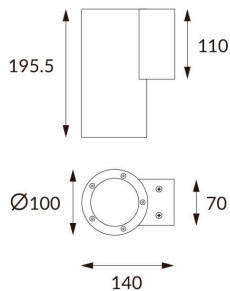

DOWNT

DOWNT is a wall light with round design emitting light downwards. With a size of $\text{Ø}100\text{mm} \times 195\text{mm}$ and a power of 18W, has a reflector with 12 degrees beam angle. With a real lumen output of 1432lm, and an efficiency of 79.56lm/W. Is made in Die Cast Aluminium Body, Tempered Glass Cover and has an IP65 and an IK10 degree of protection. ON-OFF driver. Finished in White color.

Item code 86.OW08.3311.01

Product type Outdoor

Category Wall Light

Family DOWNT

Pictograms

Product

Real power (W) 18

Real luminous flux (Lm) 1432

Luminous efficiency (Lm/W) 79.56

Beam angle (°) 12

Life time (h) 50000h L70B10

IP 65

Electrical class insulation Class I

Colour White

Chip Brand NICHIA

Control gear included Yes

Control gear ON-OFF

Colour temperature (K) 3000

Colour consistency (SDCM) SDCM<3

CRI 80

IK IK10

Scheme

Photometry