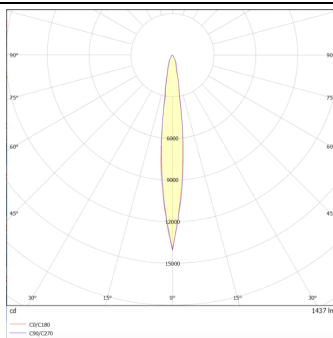

Photometry

Item code	86.OW08.3311.02
Product type	Outdoor
Category	Wall Light
Family	DOWNT
Pictograms	

Product

Real power (W)	18
Real luminous flux (Lm)	1432
Luminous efficiency (Lm/W)	79.56
Beam angle (°)	12
Life time (h)	50000h L70B10
IP	65
Electrical class insulation	Class I
Colour	Black
Chip Brand	NICHIA
Control gear included	Yes
Control gear	ON-OFF
Colour temperature (K)	3000
Colour consistency (SDCM)	SDCM<3
CRI	80
IK	IK10