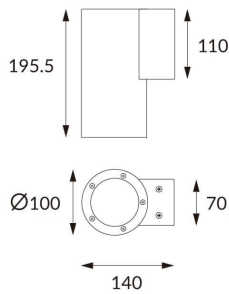

DOWNT

DOWNT is a wall light with round design emitting light downwards. With a size of Ø100mmx195mm and a power of 18W, has a reflector with 12 degrees beam angle. With a real lumen output of 1432lm, and an efficiency of 79.56lm/W. Is made in Die Cast Aluminium Body, Tempered Glass Cover and has an IP65 and an IK10 degree of protection. ON-OFF driver. Finished in Black color.

Scheme

Photometry

Item code	86.OW08.3311.02
Product type	Outdoor
Category	Wall Light
Family	DOWNT
Pictograms	

Product

Real power (W)	18
Real luminous flux (Lm)	1432
Luminous efficiency (Lm/W)	79.56
Beam angle (°)	12
Life time (h)	50000h L70B10
IP	65
Electrical class insulation	Class I
Colour	Black
Chip Brand	NICHIA
Control gear included	Yes
Control gear	ON-OFF
Colour temperature (K)	3000
Colour consistency (SDCM)	SDCM<3
CRI	80
IK	IK10