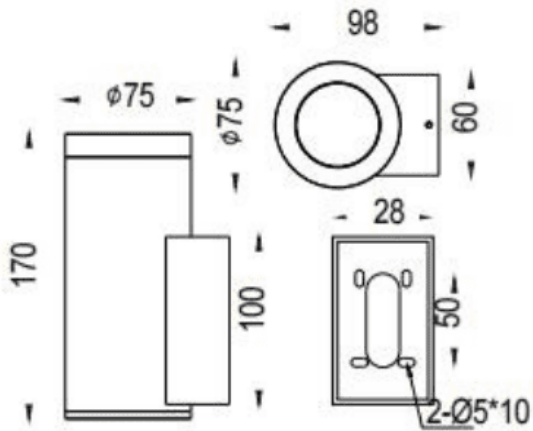

DOWNT

Lavov wall fixture from the family DOWNT with a power of 14.5W and a 12 degrees beam angle. Finished in Black colour. Dimensions $\phi 75 \times 98 \times 170 \text{mm}$. With a total lumen output of 1300lm and a luminous efficiency of 89.65lm/W. CCT 3000K. Driver ON-OFF. Made in Die Cast Aluminium Body, Tempered Glass Cover .IP65. IK05

Dimensions

Product dimensions (mm) $\phi 75 \times 98 \times 170 \text{mm}$

Scheme

Photometry

Item code	86.OW08.3311.02
Product type	Outdoor
Category	Wall Light
Family	DOWNT
Pictograms	

Product	
Real power (W)	14.5
Real luminous flux (Lm)	1300
Luminous efficiency (Lm/W)	89.65
Beam angle (°)	12
Life time (h)	50000h L70B10
IP	IP65
Electrical class insulation	Class I
Colour	Black
Control gear included	Yes
Control gear	ON-OFF
Light source	LED
Type of LED	COB
Colour temperature (K)	3000
Colour consistency (SDCM)	SDCM3
CRI	80
IK	IK05