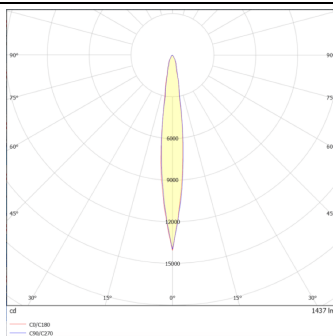

DOWNT

DOWNT is a wall light with round design emitting light downwards. With a size of Ø100mmx195mm and a power of 18W, has a reflector with 12 degrees beam angle. With a real lumen output of 1432lm, and an efficiency of 79.56lm/W. Is made in Die Cast Aluminium Body, Tempered Glass Cover and has an IP65 and an IK10 degree of protection. ON-OFF driver. Finished in Black color.

Scheme

Photometry

Item code	86.OW08.3311.02
Product type	Outdoor
Category	Wall Light
Family	DOWNT
Pictograms	

Product

Real power (W)	18
Real luminous flux (Lm)	1432
Luminous efficiency (Lm/W)	79.56
Beam angle (°)	12
Life time (h)	50000h L70B10
IP	65
Electrical class insulation	Class I
Colour	Black
Chip Brand	NICHIA
Control gear included	Yes
Control gear	ON-OFF
Colour temperature (K)	3000
Colour consistency (SDCM)	SDCM<3
CRI	80
IK	IK10