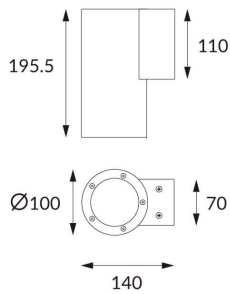

DOWNT

DOWNT is a wall light with round design emitting light downwards. With a size of Ø100mmx195mm and a power of 18W, has a reflector with 12 degrees beam angle. With a real lumen output of 1432lm, and an efficiency of 79.56lm/W. Is made in Die Cast Aluminium Body, Tempered Glass Cover and has an IP65 and an IK10 degree of protection. ON-OFF driver. Finished in Black color.

Scheme

Photometry

Item code	86.OW08.3311.02
Product type	Outdoor
Category	Wall Light
Family	DOWNT
Pictograms	

Product	
Real power (W)	18
Real luminous flux (Lm)	1432
Luminous efficiency (Lm/W)	79.56
Beam angle (°)	12
Life time (h)	50000h L70B10
IP	65
Electrical class insulation	Class I
Colour	Black
Chip Brand	NICHIA
Control gear included	Yes
Control gear	ON-OFF
Colour temperature (K)	3000
Colour consistency (SDCM)	SDCM<3
CRI	80
IK	IK10