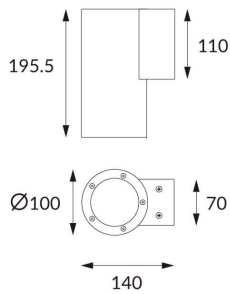

### DOWNT

DOWNT is a wall light with round design emitting light downwards. With a size of Ø100mmx195mm and a power of 18W, has a reflector with 12 degrees beam angle. With a real lumen output of 1432lm, and an efficiency of 79.56lm/W. Is made in Die Cast Aluminium Body, Tempered Glass Cover and has an IP65 and an IK10 degree of protection. ON-OFF driver. Finished in Black color.

### Photometry

<b>Item code</b>	<b>86.OW08.3311.02</b>
<b>Product type</b>	<b>Outdoor</b>
<b>Category</b>	<b>Wall Light</b>
<b>Family</b>	<b>DOWNT</b>
<b>Pictograms</b>	

### Product

<b>Real power (W)</b>	<b>18</b>
<b>Real luminous flux (Lm)</b>	<b>1432</b>
<b>Luminous efficiency (Lm/W)</b>	<b>79.56</b>
<b>Beam angle (°)</b>	<b>12</b>
<b>Life time (h)</b>	<b>50000h L70B10</b>
<b>IP</b>	<b>65</b>
<b>Electrical class insulation</b>	<b>Class I</b>
<b>Colour</b>	<b>Black</b>
<b>Chip Brand</b>	<b>NICHIA</b>
<b>Control gear included</b>	<b>Yes</b>
<b>Control gear</b>	<b>ON-OFF</b>
<b>Colour temperature (K)</b>	<b>3000</b>
<b>Colour consistency (SDCM)</b>	<b>SDCM&lt;3</b>
<b>CRI</b>	<b>80</b>
<b>IK</b>	<b>IK10</b>