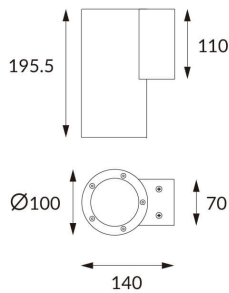

### DOWNT

DOWNT is a wall light with round design emitting light downwards. With a size of Ø100mmx195mm and a power of 18W, has a reflector with 12 degrees beam angle. With a real lumen output of 1432lm, and an efficiency of 79.56lm/W. Is made in Die Cast Aluminium Body, Tempered Glass Cover and has an IP65 and an IK10 degree of protection. ON-OFF driver. Finished in Black color.

### Photometry

<b>Item code</b>	<b>86.OW08.3311.02</b>
<b>Product type</b>	<b>Outdoor</b>
<b>Category</b>	<b>Wall Light</b>
<b>Family</b>	<b>DOWNT</b>
<b>Pictograms</b>	

### Product

<b>Real power (W)</b>	<b>18</b>
<b>Real luminous flux (Lm)</b>	<b>1432</b>
<b>Luminous efficiency (Lm/W)</b>	<b>79.56</b>
<b>Beam angle (°)</b>	<b>12</b>
<b>Life time (h)</b>	<b>50000h L70B10</b>
<b>IP</b>	<b>65</b>
<b>Electrical class insulation</b>	<b>Class I</b>
<b>Colour</b>	<b>Black</b>
<b>Chip Brand</b>	<b>NICHIA</b>
<b>Control gear included</b>	<b>Yes</b>
<b>Control gear</b>	<b>ON-OFF</b>
<b>Colour temperature (K)</b>	<b>3000</b>
<b>Colour consistency (SDCM)</b>	<b>SDCM&lt;3</b>
<b>CRI</b>	<b>80</b>
<b>IK</b>	<b>IK10</b>