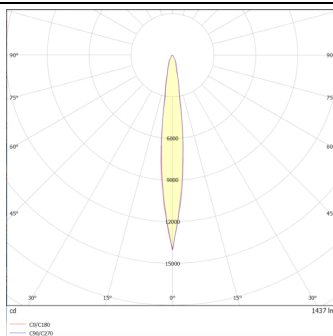

Photometry

Item code	86.OW08.3311.02
Product type	Outdoor
Category	Wall Light
Family	DOWNT
Pictograms	

Product

Real power (W)	18
Real luminous flux (Lm)	1432
Luminous efficiency (Lm/W)	79.56
Beam angle (°)	12
Life time (h)	50000h L70B10
IP	65
Electrical class insulation	Class I
Colour	Black
Chip Brand	NICHIA
Control gear included	Yes
Control gear	ON-OFF
Colour temperature (K)	3000
Colour consistency (SDCM)	SDCM<3
CRI	80
IK	IK10