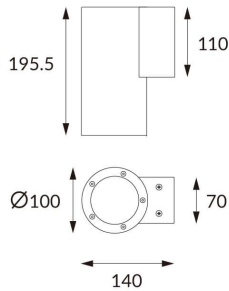

### DOWNT

DOWNT is a wall light with round design emitting light downwards. With a size of Ø100mmx195mm and a power of 18W, has a reflector with 12 degrees beam angle. With a real lumen output of 1432lm, and an efficiency of 79.56lm/W. Is made in Die Cast Aluminium Body, Tempered Glass Cover and has an IP65 and an IK10 degree of protection. ON-OFF driver. Finished in Grey color.

### Photometry

<b>Item code</b>	<b>86.OW08.3311.03</b>
<b>Product type</b>	<b>Outdoor</b>
<b>Category</b>	<b>Wall Light</b>
<b>Family</b>	<b>DOWNT</b>
<b>Pictograms</b>	

### Product

<b>Real power (W)</b>	<b>18</b>
<b>Real luminous flux (Lm)</b>	<b>1432</b>
<b>Luminous efficiency (Lm/W)</b>	<b>79.56</b>
<b>Beam angle (°)</b>	<b>12</b>
<b>Life time (h)</b>	<b>50000h L70B10</b>
<b>IP</b>	<b>65</b>
<b>Electrical class insulation</b>	<b>Class I</b>
<b>Colour</b>	<b>Grey</b>
<b>Chip Brand</b>	<b>NICHIA</b>
<b>Control gear included</b>	<b>Yes</b>
<b>Control gear</b>	<b>ON-OFF</b>
<b>Colour temperature (K)</b>	<b>3000</b>
<b>Colour consistency (SDCM)</b>	<b>SDCM&lt;3</b>
<b>CRI</b>	<b>80</b>
<b>IK</b>	<b>IK10</b>