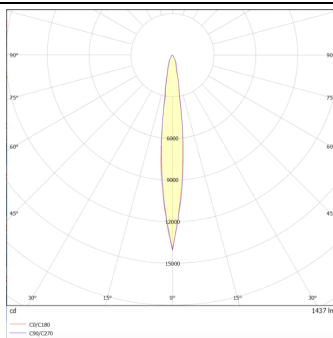

Photometry

Item code	86.OW08.3311.03
Product type	Outdoor
Category	Wall Light
Family	DOWNT
Pictograms	

Product

Real power (W)	18
Real luminous flux (Lm)	1432
Luminous efficiency (Lm/W)	79.56
Beam angle (°)	12
Life time (h)	50000h L70B10
IP	65
Electrical class insulation	Class I
Colour	Grey
Chip Brand	NICHIA
Control gear included	Yes
Control gear	ON-OFF
Colour temperature (K)	3000
Colour consistency (SDCM)	SDCM<3
CRI	80
IK	IK10