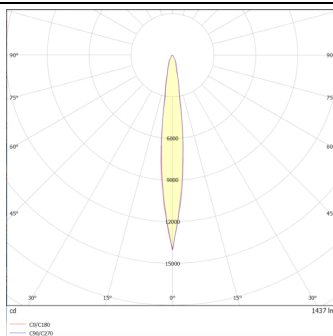

Photometry

Item code	86.OW08.3311.03
Product type	Outdoor
Category	Wall Light
Family	DOWNT
Pictograms	

Product

Real power (W)	18
Real luminous flux (Lm)	1432
Luminous efficiency (Lm/W)	79.56
Beam angle (°)	12
Life time (h)	50000h L70B10
IP	65
Electrical class insulation	Class I
Colour	Grey
Chip Brand	NICHIA
Control gear included	Yes
Control gear	ON-OFF
Colour temperature (K)	3000
Colour consistency (SDCM)	SDCM<3
CRI	80
IK	IK10