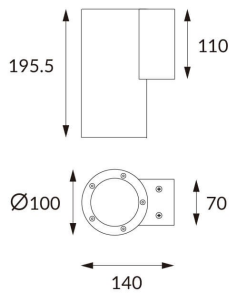

DOWNT

DOWNT is a wall light with round design emitting light downwards. With a size of Ø100mmx195mm and a power of 18W, has a reflector with 12 degrees beam angle. With a real lumen output of 1432lm, and an efficiency of 79.56lm/W. Is made in Die Cast Aluminium Body, Tempered Glass Cover and has an IP65 and an IK10 degree of protection. ON-OFF driver. Finished in Grey color.

Scheme

Photometry

Item code	86.OW08.3311.03
Product type	Outdoor
Category	Wall Light
Family	DOWNT
Pictograms	

Product

Real power (W)	18
Real luminous flux (Lm)	1432
Luminous efficiency (Lm/W)	79.56
Beam angle (°)	12
Life time (h)	50000h L70B10
IP	65
Electrical class insulation	Class I
Colour	Grey
Chip Brand	NICHIA
Control gear included	Yes
Control gear	ON-OFF
Colour temperature (K)	3000
Colour consistency (SDCM)	SDCM<3
CRI	80
IK	IK10