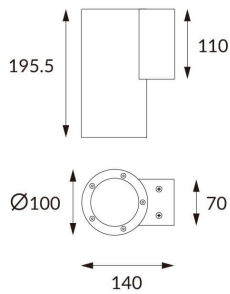

DOWNT

DOWNT is a wall light with round design emitting light downwards. With a size of Ø100mmx195mm and a power of 18W, has a reflector with 12 degrees beam angle. With a real lumen output of 1432lm, and an efficiency of 79.56lm/W. Is made in Die Cast Aluminium Body, Tempered Glass Cover and has an IP65 and an IK10 degree of protection. ON-OFF driver. Finished in Grey color.

Item code 86.OW08.3311.03

Product type Outdoor

Category Wall Light

Family DOWNT

Pictograms

Product

Real power (W) 18

Real luminous flux (Lm) 1432

Luminous efficiency (Lm/W) 79.56

Beam angle (°) 12

Life time (h) 50000h L70B10

IP 65

Electrical class insulation Class I

Colour Grey

Chip Brand NICHIA

Control gear included Yes

Control gear ON-OFF

Colour temperature (K) 3000

Colour consistency (SDCM) SDCM<3

CRI 80

IK IK10

Scheme

Photometry