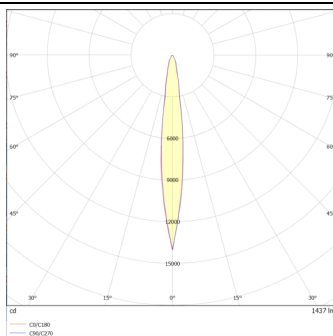

DOWNT

DOWNT is a wall light with round design emitting light downwards. With a size of Ø100mmx195mm and a power of 18W, has a reflector with 12 degrees beam angle. With a real lumen output of 1432lm, and an efficiency of 79.56lm/W. Is made in Die Cast Aluminium Body, Tempered Glass Cover and has an IP65 and an IK10 degree of protection. ON-OFF driver. Finished in Grey color.

Scheme

Photometry

Item code	86.OW08.3311.03
Product type	Outdoor
Category	Wall Light
Family	DOWNT
Pictograms	

Product

Real power (W)	18
Real luminous flux (Lm)	1432
Luminous efficiency (Lm/W)	79.56
Beam angle (°)	12
Life time (h)	50000h L70B10
IP	65
Electrical class insulation	Class I
Colour	Grey
Chip Brand	NICHIA
Control gear included	Yes
Control gear	ON-OFF
Colour temperature (K)	3000
Colour consistency (SDCM)	SDCM<3
CRI	80
IK	IK10