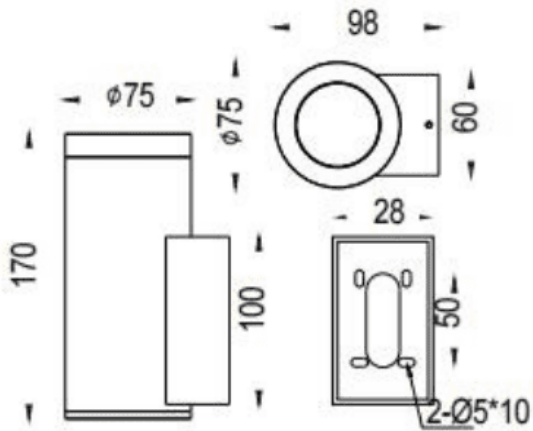

DOWNT

Lavov wall fixture from the family DOWNT with a power of 14.5W and a 12 degrees beam angle. Finished in Grey colour. Dimensions $\phi 75 \times 98 \times 170 \text{mm}$. With a total lumen output of 1300lm and a luminous efficiency of 89.65lm/W. CCT 3000K. Driver ON-OFF. Made in Die Cast Aluminium Body, Tempered Glass Cover .IP65. IK05

Dimensions

Product dimensions (mm) $\phi 75 \times 98 \times 170 \text{mm}$

Scheme

Photometry

Item code	86.OW08.3311.03
Product type	Outdoor
Category	Wall Light
Family	DOWNT
Pictograms	

Product	
Real power (W)	14.5
Real luminous flux (Lm)	1300
Luminous efficiency (Lm/W)	89.65
Beam angle (°)	12
Life time (h)	50000h L70B10
IP	IP65
Electrical class insulation	Class I
Colour	Grey
Control gear included	Yes
Control gear	ON-OFF
Light source	LED
Type of LED	COB
Colour temperature (K)	3000
Colour consistency (SDCM)	SDCM3
CRI	80
IK	IK05