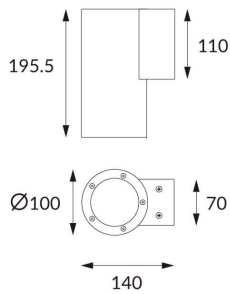

### DOWNT

DOWNT is a wall light with round design emitting light downwards. With a size of Ø100mmx195mm and a power of 18W, has a reflector with 12 degrees beam angle. With a real lumen output of 1432lm, and an efficiency of 79.56lm/W. Is made in Die Cast Aluminium Body, Tempered Glass Cover and has an IP65 and an IK10 degree of protection. ON-OFF driver. Finished in Grey color.

### Photometry

<b>Item code</b>	<b>86.OW08.3311.03</b>
<b>Product type</b>	<b>Outdoor</b>
<b>Category</b>	<b>Wall Light</b>
<b>Family</b>	<b>DOWNT</b>
<b>Pictograms</b>	

### Product

<b>Real power (W)</b>	<b>18</b>
<b>Real luminous flux (Lm)</b>	<b>1432</b>
<b>Luminous efficiency (Lm/W)</b>	<b>79.56</b>
<b>Beam angle (°)</b>	<b>12</b>
<b>Life time (h)</b>	<b>50000h L70B10</b>
<b>IP</b>	<b>65</b>
<b>Electrical class insulation</b>	<b>Class I</b>
<b>Colour</b>	<b>Grey</b>
<b>Chip Brand</b>	<b>NICHIA</b>
<b>Control gear included</b>	<b>Yes</b>
<b>Control gear</b>	<b>ON-OFF</b>
<b>Colour temperature (K)</b>	<b>3000</b>
<b>Colour consistency (SDCM)</b>	<b>SDCM&lt;3</b>
<b>CRI</b>	<b>80</b>
<b>IK</b>	<b>IK10</b>