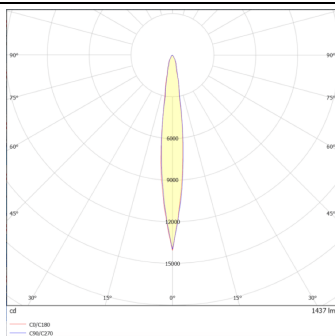

DOWNT

DOWNT is a wall light with round design emitting light downwards. With a size of Ø100mmx195mm and a power of 18W, has a reflector with 12 degrees beam angle. With a real lumen output of 1432lm, and an efficiency of 79.56lm/W. Is made in Die Cast Aluminium Body, Tempered Glass Cover and has an IP65 and an IK10 degree of protection. DALI driver. Finished in White color.

Scheme

Photometry

Item code	86.OW08.3313.01
Product type	Outdoor
Category	Wall Light
Family	DOWNT
Pictograms	

Product

Real power (W)	18
Real luminous flux (Lm)	1432
Luminous efficiency (Lm/W)	79.56
Beam angle (°)	12
Life time (h)	50000h L70B10
IP	65
Electrical class insulation	Class I
Colour	White
Chip Brand	NICHIA
Control gear included	Yes
Control gear	DALI
Colour temperature (K)	3000
Colour consistency (SDCM)	SDCM<3
CRI	80
IK	IK10