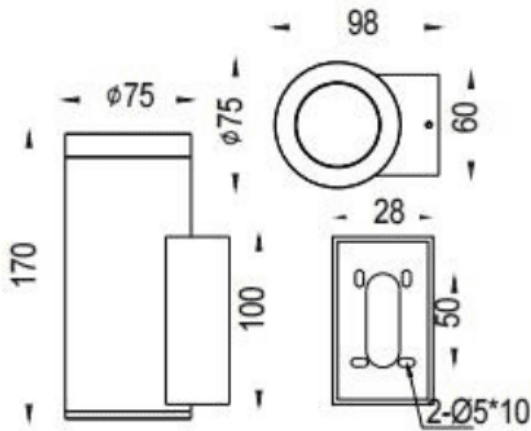

### DOWNT

Lavov wall fixture from the family DOWNT with a power of 14.5W and a 12 degrees beam angle. Finished in White colour. Dimensions  $\phi 75 \times 98 \times 170 \text{mm}$ . With a total lumen output of 1300lm and a luminous efficiency of 89.65lm/W. CCT 3000K. Driver DALI. Made in Die Cast Aluminium Body, Tempered Glass Cover. IP65. IK05

### Dimensions

Product dimensions (mm)  $\phi 75 \times 98 \times 170 \text{mm}$

### Photometry

Item code	86.OW08.3313.01
Product type	Outdoor
Category	Wall Light
Family	DOWNT
Pictograms	

Product	
Real power (W)	14.5
Real luminous flux (Lm)	1300
Luminous efficiency (Lm/W)	89.65
Beam angle (°)	12
Life time (h)	50000h L70B10
IP	IP65
Electrical class insulation	Class I
Colour	White
Control gear included	Yes
Control gear	DALI
Light source	LED
Type of LED	COB
Colour temperature (K)	3000
Colour consistency (SDCM)	SDCM3
CRI	80
IK	IK05