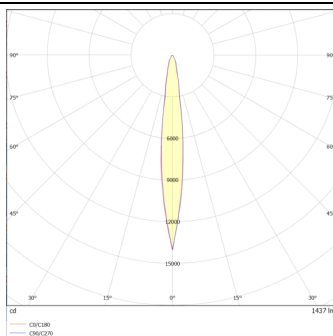

DOWNT

DOWNT is a wall light with round design emitting light downwards. With a size of Ø100mmx195mm and a power of 18W, has a reflector with 12 degrees beam angle. With a real lumen output of 1432lm, and an efficiency of 79.56lm/W. Is made in Die Cast Aluminium Body, Tempered Glass Cover and has an IP65 and an IK10 degree of protection. DALI driver. Finished in White color.

Scheme

Photometry

Item code	86.OW08.3313.01
Product type	Outdoor
Category	Wall Light
Family	DOWNT
Pictograms	

Product

Real power (W)	18
Real luminous flux (Lm)	1432
Luminous efficiency (Lm/W)	79.56
Beam angle (°)	12
Life time (h)	50000h L70B10
IP	65
Electrical class insulation	Class I
Colour	White
Chip Brand	NICHIA
Control gear included	Yes
Control gear	DALI
Colour temperature (K)	3000
Colour consistency (SDCM)	SDCM<3
CRI	80
IK	IK10