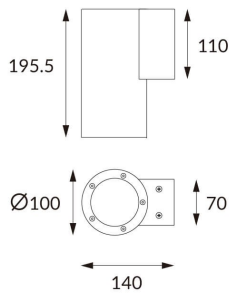

DOWNT

DOWNT is a wall light with round design emitting light downwards. With a size of $\text{\O}100\text{mm} \times 195\text{mm}$ and a power of 18W, has a reflector with 12 degrees beam angle. With a real lumen output of 1432lm, and an efficiency of 79.56lm/W. Is made in Die Cast Aluminium Body, Tempered Glass Cover and has an IP65 and an IK10 degree of protection. DALI driver. Finished in White color.

Item code 86.OW08.3313.01

Product type Outdoor

Category Wall Light

Family DOWNT

Pictograms

Product

Real power (W) 18

Real luminous flux (Lm) 1432

Luminous efficiency (Lm/W) 79.56

Beam angle (°) 12

Life time (h) 50000h L70B10

IP 65

Electrical class insulation Class I

Colour White

Chip Brand NICHIA

Control gear included Yes

Control gear DALI

Colour temperature (K) 3000

Colour consistency (SDCM) SDCM<3

CRI 80

IK IK10

Scheme

Photometry