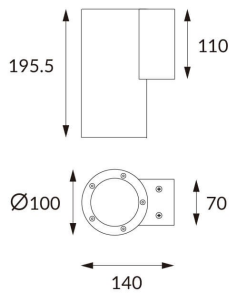

DOWNT

DOWNT is a wall light with round design emitting light downwards. With a size of Ø100mmx195mm and a power of 18W, has a reflector with 12 degrees beam angle. With a real lumen output of 1432lm, and an efficiency of 79.56lm/W. Is made in Die Cast Aluminium Body, Tempered Glass Cover and has an IP65 and an IK10 degree of protection. DALI driver. Finished in White color.

Scheme

Photometry

Item code	86.OW08.3313.01
Product type	Outdoor
Category	Wall Light
Family	DOWNT
Pictograms	

Product

Real power (W)	18
Real luminous flux (Lm)	1432
Luminous efficiency (Lm/W)	79.56
Beam angle (°)	12
Life time (h)	50000h L70B10
IP	65
Electrical class insulation	Class I
Colour	White
Chip Brand	NICHIA
Control gear included	Yes
Control gear	DALI
Colour temperature (K)	3000
Colour consistency (SDCM)	SDCM<3
CRI	80
IK	IK10