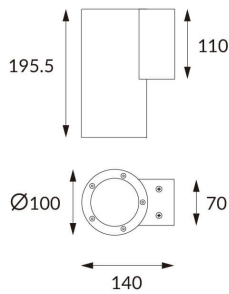

DOWNT

DOWNT is a wall light with round design emitting light downwards. With a size of Ø100mmx195mm and a power of 18W, has a reflector with 12 degrees beam angle. With a real lumen output of 1432lm, and an efficiency of 79.56lm/W. Is made in Die Cast Aluminium Body, Tempered Glass Cover and has an IP65 and an IK10 degree of protection. DALI driver. Finished in Black color.

Scheme

Photometry

Item code	86.OW08.3313.02
Product type	Outdoor
Category	Wall Light
Family	DOWNT
Pictograms	

Product

Real power (W)	18
Real luminous flux (Lm)	1432
Luminous efficiency (Lm/W)	79.56
Beam angle (°)	12
Life time (h)	50000h L70B10
IP	65
Electrical class insulation	Class I
Colour	Black
Chip Brand	NICHIA
Control gear included	Yes
Control gear	DALI
Colour temperature (K)	3000
Colour consistency (SDCM)	SDCM<3
CRI	80
IK	IK10