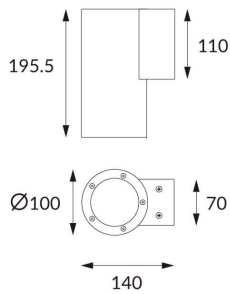

DOWNT

DOWNT is a wall light with round design emitting light downwards. With a size of Ø100mmx195mm and a power of 18W, has a reflector with 12 degrees beam angle. With a real lumen output of 1432lm, and an efficiency of 79.56lm/W. Is made in Die Cast Aluminium Body, Tempered Glass Cover and has an IP65 and an IK10 degree of protection. DALI driver. Finished in Black color.

Scheme

Photometry

Item code	86.OW08.3313.02
Product type	Outdoor
Category	Wall Light
Family	DOWNT
Pictograms	

Product

Real power (W)	18
Real luminous flux (Lm)	1432
Luminous efficiency (Lm/W)	79.56
Beam angle (°)	12
Life time (h)	50000h L70B10
IP	65
Electrical class insulation	Class I
Colour	Black
Chip Brand	NICHIA
Control gear included	Yes
Control gear	DALI
Colour temperature (K)	3000
Colour consistency (SDCM)	SDCM<3
CRI	80
IK	IK10