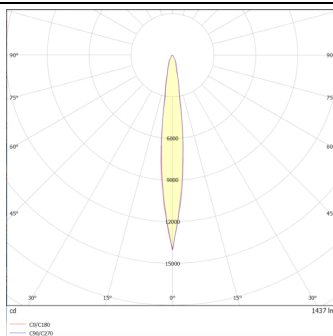

DOWNT

DOWNT is a wall light with round design emitting light downwards. With a size of Ø100mmx195mm and a power of 18W, has a reflector with 12 degrees beam angle. With a real lumen output of 1432lm, and an efficiency of 79.56lm/W. Is made in Die Cast Aluminium Body, Tempered Glass Cover and has an IP65 and an IK10 degree of protection. DALI driver. Finished in Black color.

Scheme

Photometry

Item code	86.OW08.3313.02
Product type	Outdoor
Category	Wall Light
Family	DOWNT
Pictograms	

Product

Real power (W)	18
Real luminous flux (Lm)	1432
Luminous efficiency (Lm/W)	79.56
Beam angle (°)	12
Life time (h)	50000h L70B10
IP	65
Electrical class insulation	Class I
Colour	Black
Chip Brand	NICHIA
Control gear included	Yes
Control gear	DALI
Colour temperature (K)	3000
Colour consistency (SDCM)	SDCM<3
CRI	80
IK	IK10