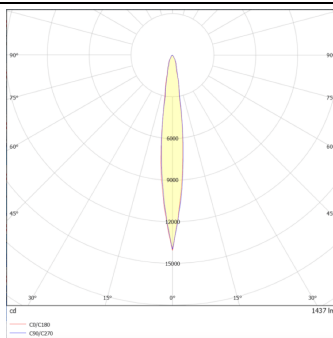

DOWNT

DOWNT is a wall light with round design emitting light downwards. With a size of Ø100mmx195mm and a power of 18W, has a reflector with 12 degrees beam angle. With a real lumen output of 1432lm, and an efficiency of 79.56lm/W. Is made in Die Cast Aluminium Body, Tempered Glass Cover and has an IP65 and an IK10 degree of protection. DALI driver. Finished in Black color.

Scheme

Photometry

Item code	86.OW08.3313.02
Product type	Outdoor
Category	Wall Light
Family	DOWNT
Pictograms	

Product

Real power (W)	18
Real luminous flux (Lm)	1432
Luminous efficiency (Lm/W)	79.56
Beam angle (°)	12
Life time (h)	50000h L70B10
IP	65
Electrical class insulation	Class I
Colour	Black
Chip Brand	NICHIA
Control gear included	Yes
Control gear	DALI
Colour temperature (K)	3000
Colour consistency (SDCM)	SDCM<3
CRI	80
IK	IK10