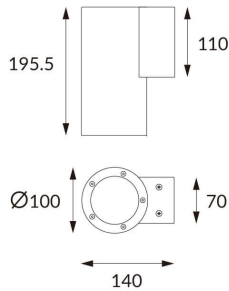

DOWNT

DOWNT is a wall light with round design emitting light downwards. With a size of Ø100mmx195mm and a power of 18W, has a reflector with 12 degrees beam angle. With a real lumen output of 1432lm, and an efficiency of 79.56lm/W. Is made in Die Cast Aluminium Body, Tempered Glass Cover and has an IP65 and an IK10 degree of protection. DALI driver. Finished in Black color.

Scheme

Photometry

Item code	86.OW08.3313.02
Product type	Outdoor
Category	Wall Light
Family	DOWNT
Pictograms	

Product

Real power (W)	18
Real luminous flux (Lm)	1432
Luminous efficiency (Lm/W)	79.56
Beam angle (°)	12
Life time (h)	50000h L70B10
IP	65
Electrical class insulation	Class I
Colour	Black
Chip Brand	NICHIA
Control gear included	Yes
Control gear	DALI
Colour temperature (K)	3000
Colour consistency (SDCM)	SDCM<3
CRI	80
IK	IK10