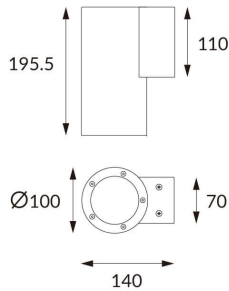

DOWNT

DOWNT is a wall light with round design emitting light downwards. With a size of Ø100mmx195mm and a power of 18W, has a reflector with 12 degrees beam angle. With a real lumen output of 1432lm, and an efficiency of 79.56lm/W. Is made in Die Cast Aluminium Body, Tempered Glass Cover and has an IP65 and an IK10 degree of protection. DALI driver. Finished in Grey color.

Scheme

Photometry

Item code	86.OW08.3313.03
Product type	Outdoor
Category	Wall Light
Family	DOWNT
Pictograms	

Product

Real power (W)	18
Real luminous flux (Lm)	1432
Luminous efficiency (Lm/W)	79.56
Beam angle (°)	12
Life time (h)	50000h L70B10
IP	65
Electrical class insulation	Class I
Colour	Grey
Chip Brand	NICHIA
Control gear included	Yes
Control gear	DALI
Colour temperature (K)	3000
Colour consistency (SDCM)	SDCM<3
CRI	80
IK	IK10