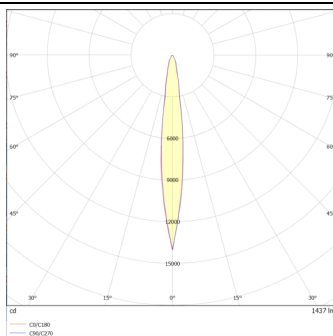

DOWNT

DOWNT is a wall light with round design emitting light downwards. With a size of Ø100mmx195mm and a power of 18W, has a reflector with 12 degrees beam angle. With a real lumen output of 1432lm, and an efficiency of 79.56lm/W. Is made in Die Cast Aluminium Body, Tempered Glass Cover and has an IP65 and an IK10 degree of protection. DALI driver. Finished in Grey color.

Scheme

Photometry

Item code	86.OW08.3313.03
Product type	Outdoor
Category	Wall Light
Family	DOWNT
Pictograms	

Product

Real power (W)	18
Real luminous flux (Lm)	1432
Luminous efficiency (Lm/W)	79.56
Beam angle (°)	12
Life time (h)	50000h L70B10
IP	65
Electrical class insulation	Class I
Colour	Grey
Chip Brand	NICHIA
Control gear included	Yes
Control gear	DALI
Colour temperature (K)	3000
Colour consistency (SDCM)	SDCM<3
CRI	80
IK	IK10