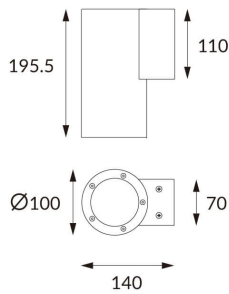

DOWNT

DOWNT is a wall light with round design emitting light downwards. With a size of Ø100mmx195mm and a power of 18W, has a reflector with 12 degrees beam angle. With a real lumen output of 1432lm, and an efficiency of 79.56lm/W. Is made in Die Cast Aluminium Body, Tempered Glass Cover and has an IP65 and an IK10 degree of protection. DALI driver. Finished in Grey color.

Scheme

Photometry

Item code	86.OW08.3313.03
Product type	Outdoor
Category	Wall Light
Family	DOWNT
Pictograms	

Product

Real power (W)	18
Real luminous flux (Lm)	1432
Luminous efficiency (Lm/W)	79.56
Beam angle (°)	12
Life time (h)	50000h L70B10
IP	65
Electrical class insulation	Class I
Colour	Grey
Chip Brand	NICHIA
Control gear included	Yes
Control gear	DALI
Colour temperature (K)	3000
Colour consistency (SDCM)	SDCM<3
CRI	80
IK	IK10