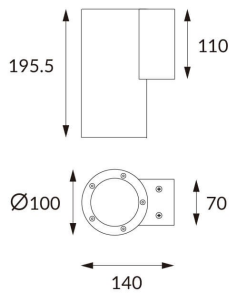

DOWNT

DOWNT is a wall light with round design emitting light downwards. With a size of Ø100mmx195mm and a power of 18W, has a reflector with 12 degrees beam angle. With a real lumen output of 1432lm, and an efficiency of 79.56lm/W. Is made in Die Cast Aluminium Body, Tempered Glass Cover and has an IP65 and an IK10 degree of protection. DALI driver. Finished in Grey color.

Scheme

Photometry

Item code	86.OW08.3313.03
Product type	Outdoor
Category	Wall Light
Family	DOWNT
Pictograms	

Product

Real power (W)	18
Real luminous flux (Lm)	1432
Luminous efficiency (Lm/W)	79.56
Beam angle (°)	12
Life time (h)	50000h L70B10
IP	65
Electrical class insulation	Class I
Colour	Grey
Chip Brand	NICHIA
Control gear included	Yes
Control gear	DALI
Colour temperature (K)	3000
Colour consistency (SDCM)	SDCM<3
CRI	80
IK	IK10