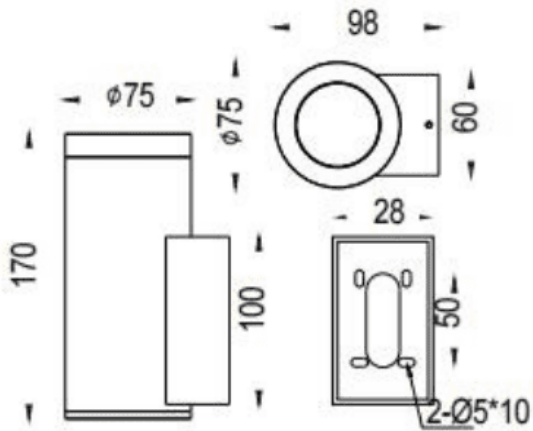

### DOWNT

Lavov wall fixture from the family DOWNT with a power of 14.5W and a 12 degrees beam angle. Finished in Grey colour. Dimensions  $\phi 75 \times 98 \times 170 \text{mm}$ . With a total lumen output of 1300lm and a luminous efficiency of 89.65lm/W. CCT 3000K. Driver DALI. Made in Die Cast Aluminium Body, Tempered Glass Cover .IP65. IK05

### Dimensions

Product dimensions (mm)  $\phi 75 \times 98 \times 170 \text{mm}$

### Photometry

Item code	86.OW08.3313.03
Product type	Outdoor
Category	Wall Light
Family	DOWNT
Pictograms	

Product	
Real power (W)	14.5
Real luminous flux (Lm)	1300
Luminous efficiency (Lm/W)	89.65
Beam angle (°)	12
Life time (h)	50000h L70B10
IP	IP65
Electrical class insulation	Class I
Colour	Grey
Control gear included	Yes
Control gear	DALI
Light source	LED
Type of LED	COB
Colour temperature (K)	3000
Colour consistency (SDCM)	SDCM3
CRI	80
IK	IK05