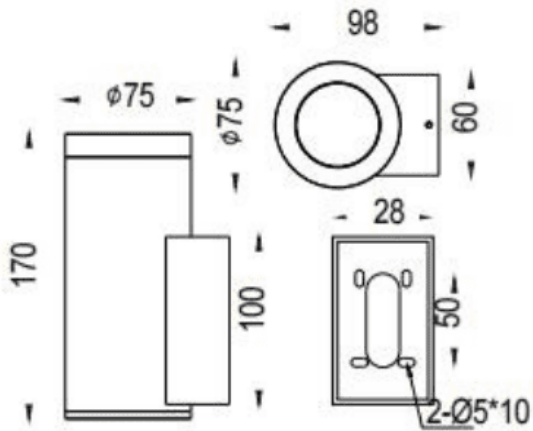

DOWNT

Lavov wall fixture from the family DOWNT with a power of 14.5W and a 24 degrees beam angle. Finished in White colour. Dimensions $\phi 75 \times 98 \times 170 \text{mm}$. With a total lumen output of 1300lm and a luminous efficiency of 89.65lm/W. CCT 3000K. Driver ON-OFF. Made in Die Cast Aluminium Body, Tempered Glass Cover .IP65. IK05

Dimensions

Product dimensions (mm) $\phi 75 \times 98 \times 170 \text{mm}$

Scheme

Photometry

Item code	86.OW08.3321.01
Product type	Outdoor
Category	Wall Light
Family	DOWNT
Pictograms	

Product	
Real power (W)	14.5
Real luminous flux (Lm)	1300
Luminous efficiency (Lm/W)	89.65
Beam angle (°)	24
Life time (h)	50000h L70B10
IP	IP65
Electrical class insulation	Class I
Colour	White
Control gear included	Yes
Control gear	ON-OFF
Light source	LED
Type of LED	COB
Colour temperature (K)	3000
Colour consistency (SDCM)	SDCM3
CRI	80
IK	IK05