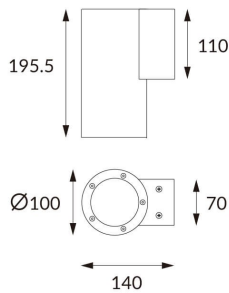

DOWNT

DOWNT is a wall light with round design emitting light downwards. With a size of Ø100mmx195mm and a power of 18W, has a reflector with 22 degrees beam angle. With a real lumen output of 1432lm, and an efficiency of 79.56lm/W. Is made in Die Cast Aluminium Body, Tempered Glass Cover and has an IP65 and an IK10 degree of protection. ON-OFF driver. Finished in White color.

Item code 86.OW08.3321.01

Product type Outdoor

Category Wall Light

Family DOWNT

Pictograms

Product

Real power (W) 18

Real luminous flux (Lm) 1432

Control gear ON-OFF

Colour temperature (K) 3000

Colour consistency (SDCM) SDCM<3

CRI 80

IK IK10

Scheme

Photometry