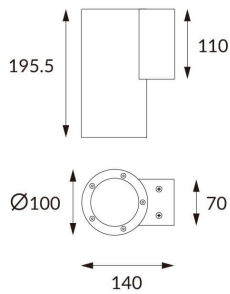

DOWNT

DOWNT is a wall light with round design emitting light downwards. With a size of Ø100mmx195mm and a power of 18W, has a reflector with 22 degrees beam angle. With a real lumen output of 1432lm, and an efficiency of 79.56lm/W. Is made in Die Cast Aluminium Body, Tempered Glass Cover and has an IP65 and an IK10 degree of protection. ON-OFF driver. Finished in White color.

Item code 86.OW08.3321.01

Product type Outdoor

Category Wall Light

Family DOWNT

Pictograms

Product

Real power (W) 18

Real luminous flux (Lm) 1432

Luminous efficiency (Lm/W) 79.56

Beam angle (°) 22

Life time (h) 50000h L70B10

IP 65

Electrical class insulation Class I

Colour White

Chip Brand NICHIA

Control gear included Yes

Control gear ON-OFF

Colour temperature (K) 3000

Colour consistency (SDCM) SDCM<3

CRI 80

IK IK10

Scheme

Photometry