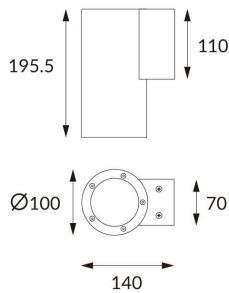

### DOWNT

DOWNT is a wall light with round design emitting light downwards. With a size of Ø100mmx195mm and a power of 18W, has a reflector with 22 degrees beam angle. With a real lumen output of 1432lm, and an efficiency of 79.56lm/W. Is made in Die Cast Aluminium Body, Tempered Glass Cover and has an IP65 and an IK10 degree of protection. ON-OFF driver. Finished in Black color.

### Photometry

<b>Item code</b>	<b>86.OW08.3321.02</b>
<b>Product type</b>	<b>Outdoor</b>
<b>Category</b>	<b>Wall Light</b>
<b>Family</b>	<b>DOWNT</b>
<b>Pictograms</b>	

### Product

<b>Real power (W)</b>	<b>18</b>
<b>Real luminous flux (Lm)</b>	<b>1432</b>
<b>Luminous efficiency (Lm/W)</b>	<b>79.56</b>
<b>Beam angle (°)</b>	<b>22</b>
<b>Life time (h)</b>	<b>50000h L70B10</b>
<b>IP</b>	<b>65</b>
<b>Electrical class insulation</b>	<b>Class I</b>
<b>Colour</b>	<b>Black</b>
<b>Chip Brand</b>	<b>NICHIA</b>
<b>Control gear included</b>	<b>Yes</b>
<b>Control gear</b>	<b>ON-OFF</b>
<b>Colour temperature (K)</b>	<b>3000</b>
<b>Colour consistency (SDCM)</b>	<b>SDCM&lt;3</b>
<b>CRI</b>	<b>80</b>
<b>IK</b>	<b>IK10</b>