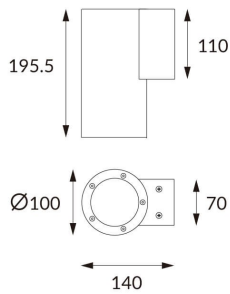

DOWNT

DOWNT is a wall light with round design emitting light downwards. With a size of Ø100mmx195mm and a power of 18W, has a reflector with 22 degrees beam angle. With a real lumen output of 1432lm, and an efficiency of 79.56lm/W. Is made in Die Cast Aluminium Body, Tempered Glass Cover and has an IP65 and an IK10 degree of protection. ON-OFF driver. Finished in Black color.

Scheme

Photometry

Item code	86.OW08.3321.02
Product type	Outdoor
Category	Wall Light
Family	DOWNT
Pictograms	

Product

Real power (W)	18
Real luminous flux (Lm)	1432
Luminous efficiency (Lm/W)	79.56
Beam angle (°)	22
Life time (h)	50000h L70B10
IP	65
Electrical class insulation	Class I
Colour	Black
Chip Brand	NICHIA
Control gear included	Yes
Control gear	ON-OFF
Colour temperature (K)	3000
Colour consistency (SDCM)	SDCM<3
CRI	80
IK	IK10