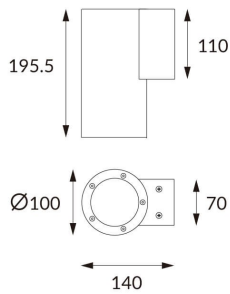

### DOWNT

DOWNT is a wall light with round design emitting light downwards. With a size of Ø100mmx195mm and a power of 18W, has a reflector with 22 degrees beam angle. With a real lumen output of 1432lm, and an efficiency of 79.56lm/W. Is made in Die Cast Aluminium Body, Tempered Glass Cover and has an IP65 and an IK10 degree of protection. ON-OFF driver. Finished in Black color.

### Photometry

<b>Item code</b>	<b>86.OW08.3321.02</b>
<b>Product type</b>	<b>Outdoor</b>
<b>Category</b>	<b>Wall Light</b>
<b>Family</b>	<b>DOWNT</b>
<b>Pictograms</b>	

### Product

<b>Real power (W)</b>	<b>18</b>
<b>Real luminous flux (Lm)</b>	<b>1432</b>
<b>Luminous efficiency (Lm/W)</b>	<b>79.56</b>
<b>Beam angle (°)</b>	<b>22</b>
<b>Life time (h)</b>	<b>50000h L70B10</b>
<b>IP</b>	<b>65</b>
<b>Electrical class insulation</b>	<b>Class I</b>
<b>Colour</b>	<b>Black</b>
<b>Chip Brand</b>	<b>NICHIA</b>
<b>Control gear included</b>	<b>Yes</b>
<b>Control gear</b>	<b>ON-OFF</b>
<b>Colour temperature (K)</b>	<b>3000</b>
<b>Colour consistency (SDCM)</b>	<b>SDCM&lt;3</b>
<b>CRI</b>	<b>80</b>
<b>IK</b>	<b>IK10</b>