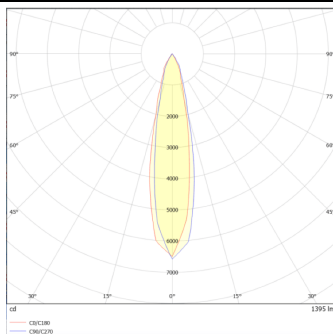

DOWNT

DOWNT is a wall light with round design emitting light downwards. With a size of Ø100mmx195mm and a power of 18W, has a reflector with 22 degrees beam angle. With a real lumen output of 1432lm, and an efficiency of 79.56lm/W. Is made in Die Cast Aluminium Body, Tempered Glass Cover and has an IP65 and an IK10 degree of protection. ON-OFF driver. Finished in Black color.

Scheme

Photometry

Item code	86.OW08.3321.02
Product type	Outdoor
Category	Wall Light
Family	DOWNT
Pictograms	

Product

Real power (W)	18
Real luminous flux (Lm)	1432
Luminous efficiency (Lm/W)	79.56
Beam angle (°)	22
Life time (h)	50000h L70B10
IP	65
Electrical class insulation	Class I
Colour	Black
Chip Brand	NICHIA
Control gear included	Yes
Control gear	ON-OFF
Colour temperature (K)	3000
Colour consistency (SDCM)	SDCM<3
CRI	80
IK	IK10