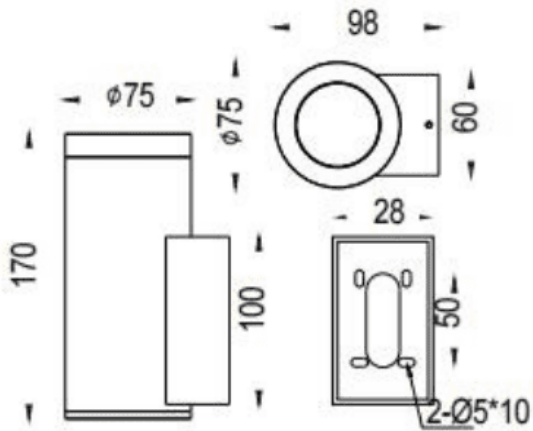

DOWNT

Lavov wall fixture from the family DOWNT with a power of 14.5W and a 24 degrees beam angle. Finished in Black colour. Dimensions $\phi 75 \times 98 \times 170 \text{mm}$. With a total lumen output of 1300lm and a luminous efficiency of 89.65lm/W. CCT 3000K. Driver ON-OFF. Made in Die Cast Aluminium Body, Tempered Glass Cover .IP65. IK05

Dimensions

Product dimensions (mm) $\phi 75 \times 98 \times 170 \text{mm}$

Scheme

Photometry

Item code	86.OW08.3321.02
Product type	Outdoor
Category	Wall Light
Family	DOWNT
Pictograms	

Product	
Real power (W)	14.5
Real luminous flux (Lm)	1300
Luminous efficiency (Lm/W)	89.65
Beam angle (°)	24
Life time (h)	50000h L70B10
IP	IP65
Electrical class insulation	Class I
Colour	Black
Control gear included	Yes
Control gear	ON-OFF
Light source	LED
Type of LED	COB
Colour temperature (K)	3000
Colour consistency (SDCM)	SDCM3
CRI	80
IK	IK05