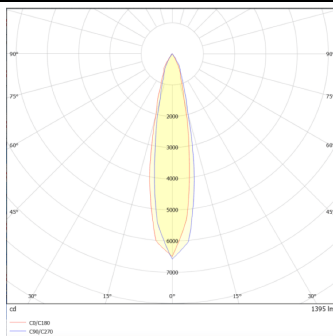

Photometry

Item code	86.OW08.3321.02
Product type	Outdoor
Category	Wall Light
Family	DOWNT
Pictograms	

Product

Real power (W)	18
Real luminous flux (Lm)	1432
Luminous efficiency (Lm/W)	79.56
Beam angle (°)	22
Life time (h)	50000h L70B10
IP	65
Electrical class insulation	Class I
Colour	Black
Chip Brand	NICHIA
Control gear included	Yes
Control gear	ON-OFF
Colour temperature (K)	3000
Colour consistency (SDCM)	SDCM<3
CRI	80
IK	IK10