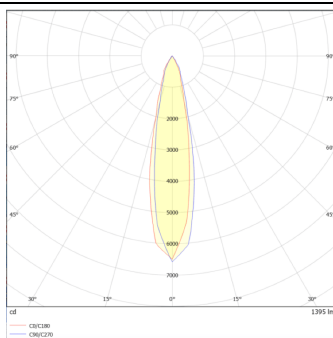

Photometry

Item code	86.OW08.3321.02
Product type	Outdoor
Category	Wall Light
Family	DOWNT
Pictograms	

Product

Real power (W)	18
Real luminous flux (Lm)	1432
Luminous efficiency (Lm/W)	79.56
Beam angle (°)	22
Life time (h)	50000h L70B10
IP	65
Electrical class insulation	Class I
Colour	Black
Chip Brand	NICHIA
Control gear included	Yes
Control gear	ON-OFF
Colour temperature (K)	3000
Colour consistency (SDCM)	SDCM<3
CRI	80
IK	IK10