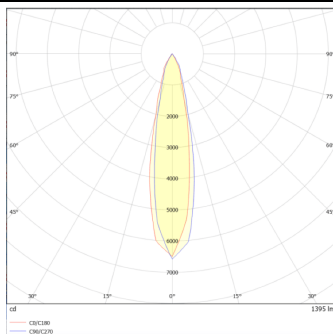

DOWNT

DOWNT is a wall light with round design emitting light downwards. With a size of Ø100mmx195mm and a power of 18W, has a reflector with 22 degrees beam angle. With a real lumen output of 1432lm, and an efficiency of 79.56lm/W. Is made in Die Cast Aluminium Body, Tempered Glass Cover and has an IP65 and an IK10 degree of protection. ON-OFF driver. Finished in Grey color.

Scheme

Photometry

Item code	86.OW08.3321.03
Product type	Outdoor
Category	Wall Light
Family	DOWNT
Pictograms	

Product

Real power (W)	18
Real luminous flux (Lm)	1432
Luminous efficiency (Lm/W)	79.56
Beam angle (°)	22
Life time (h)	50000h L70B10
IP	65
Electrical class insulation	Class I
Colour	Grey
Chip Brand	NICHIA
Control gear included	Yes
Control gear	ON-OFF
Colour temperature (K)	3000
Colour consistency (SDCM)	SDCM<3
CRI	80
IK	IK10