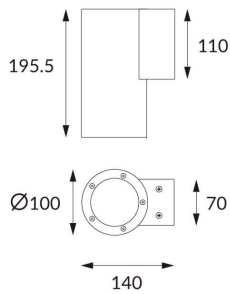

DOWNT

DOWNT is a wall light with round design emitting light downwards. With a size of Ø100mmx195mm and a power of 18W, has a reflector with 22 degrees beam angle. With a real lumen output of 1432lm, and an efficiency of 79.56lm/W. Is made in Die Cast Aluminium Body, Tempered Glass Cover and has an IP65 and an IK10 degree of protection. ON-OFF driver. Finished in Grey color.

Scheme

Photometry

Item code	86.OW08.3321.03
Product type	Outdoor
Category	Wall Light
Family	DOWNT
Pictograms	

Product

Real power (W)	18
Real luminous flux (Lm)	1432
Luminous efficiency (Lm/W)	79.56
Beam angle (°)	22
Life time (h)	50000h L70B10
IP	65
Electrical class insulation	Class I
Colour	Grey
Chip Brand	NICHIA
Control gear included	Yes
Control gear	ON-OFF
Colour temperature (K)	3000
Colour consistency (SDCM)	SDCM<3
CRI	80
IK	IK10