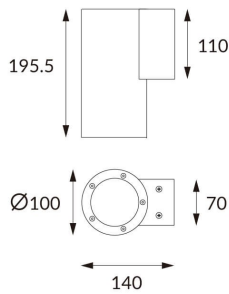

DOWNT

DOWNT is a wall light with round design emitting light downwards. With a size of Ø100mmx195mm and a power of 18W, has a reflector with 22 degrees beam angle. With a real lumen output of 1432lm, and an efficiency of 79.56lm/W. Is made in Die Cast Aluminium Body, Tempered Glass Cover and has an IP65 and an IK10 degree of protection. ON-OFF driver. Finished in Grey color.

Scheme

Photometry

Item code	86.OW08.3321.03
Product type	Outdoor
Category	Wall Light
Family	DOWNT
Pictograms	

Product

Real power (W)	18
Real luminous flux (Lm)	1432
Luminous efficiency (Lm/W)	79.56
Beam angle (°)	22
Life time (h)	50000h L70B10
IP	65
Electrical class insulation	Class I
Colour	Grey
Chip Brand	NICHIA
Control gear included	Yes
Control gear	ON-OFF
Colour temperature (K)	3000
Colour consistency (SDCM)	SDCM<3
CRI	80
IK	IK10