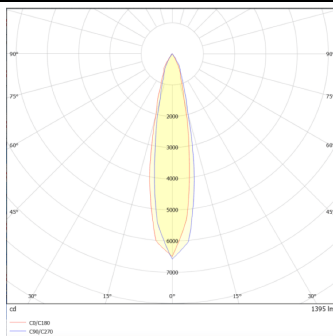

DOWNT

DOWNT is a wall light with round design emitting light downwards. With a size of $\text{Ø}100\text{mm} \times 195\text{mm}$ and a power of 18W, has a reflector with 22 degrees beam angle. With a real lumen output of 1432lm, and an efficiency of 79.56lm/W. Is made in Die Cast Aluminium Body, Tempered Glass Cover and has an IP65 and an IK10 degree of protection. ON-OFF driver. Finished in Grey color.

Scheme

Photometry

Item code	86.OW08.3321.03
Product type	Outdoor
Category	Wall Light
Family	DOWNT
Pictograms	

Product

Real power (W)	18
Real luminous flux (Lm)	1432
Luminous efficiency (Lm/W)	79.56
Beam angle (°)	22
Life time (h)	50000h L70B10
IP	65
Electrical class insulation	Class I
Colour	Grey
Chip Brand	NICHIA
Control gear included	Yes
Control gear	ON-OFF
Colour temperature (K)	3000
Colour consistency (SDCM)	SDCM<3
CRI	80
IK	IK10