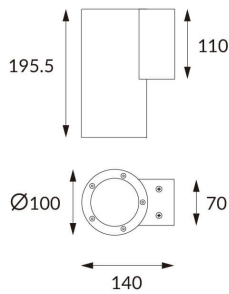

DOWNT

DOWNT is a wall light with round design emitting light downwards. With a size of $\text{Ø}100\text{mm} \times 195\text{mm}$ and a power of 18W, has a reflector with 22 degrees beam angle. With a real lumen output of 1432lm, and an efficiency of 79.56lm/W. Is made in Die Cast Aluminium Body, Tempered Glass Cover and has an IP65 and an IK10 degree of protection. ON-OFF driver. Finished in Grey color.

Scheme

Photometry

Item code	86.OW08.3321.03
Product type	Outdoor
Category	Wall Light
Family	DOWNT
Pictograms	

Product

Real power (W)	18
Real luminous flux (Lm)	1432
Luminous efficiency (Lm/W)	79.56
Beam angle (°)	22
Life time (h)	50000h L70B10
IP	65
Electrical class insulation	Class I
Colour	Grey
Chip Brand	NICHIA
Control gear included	Yes
Control gear	ON-OFF
Colour temperature (K)	3000
Colour consistency (SDCM)	SDCM<3
CRI	80
IK	IK10