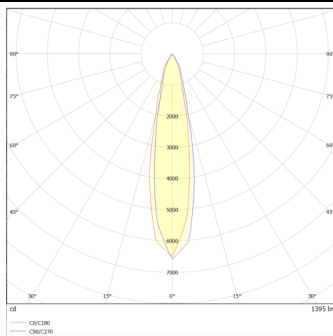

DOWNT

DOWNT is a wall light with round design emitting light downwards. With a size of Ø100mmx195mm and a power of 18W, has a reflector with 22 degrees beam angle. With a real lumen output of 1432lm, and an efficiency of 79.56lm/W. Is made in Die Cast Aluminium Body, Tempered Glass Cover and has an IP65 and an IK10 degree of protection. ON-OFF driver. Finished in Grey color.

Scheme

Photometry

Item code	86.OW08.3321.03
Product type	Outdoor
Category	Wall Light
Family	DOWNT
Pictograms	

Product

Real power (W)	18
Real luminous flux (Lm)	1432
Luminous efficiency (Lm/W)	79.56
Beam angle (°)	22
Life time (h)	50000h L70B10
IP	65
Electrical class insulation	Class I
Colour	Grey
Chip Brand	NICHIA
Control gear included	Yes
Control gear	ON-OFF
Colour temperature (K)	3000
Colour consistency (SDCM)	SDCM<3
CRI	80
IK	IK10