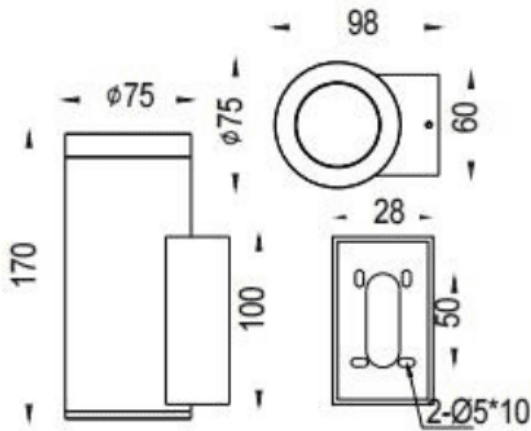

### DOWNT

Lavov wall fixture from the family DOWNT with a power of 14.5W and a 24 degrees beam angle. Finished in Grey colour. Dimensions  $\phi 75 \times 98 \times 170 \text{mm}$ . With a total lumen output of 1300lm and a luminous efficiency of 89.65lm/W. CCT 3000K. Driver ON-OFF. Made in Die Cast Aluminium Body, Tempered Glass Cover .IP65. IK05

### Dimensions

Product dimensions (mm)  $\phi 75 \times 98 \times 170 \text{mm}$

### Photometry

Item code	86.OW08.3321.03
Product type	Outdoor
Category	Wall Light
Family	DOWNT
Pictograms	

Product	
Real power (W)	14.5
Real luminous flux (Lm)	1300
Luminous efficiency (Lm/W)	89.65
Beam angle (°)	24
Life time (h)	50000h L70B10
IP	IP65
Electrical class insulation	Class I
Colour	Grey
Control gear included	Yes
Control gear	ON-OFF
Light source	LED
Type of LED	COB
Colour temperature (K)	3000
Colour consistency (SDCM)	SDCM3
CRI	80
IK	IK05