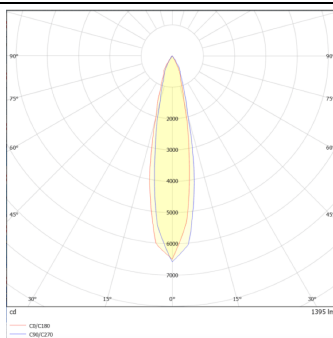

DOWNT

DOWNT is a wall light with round design emitting light downwards. With a size of Ø100mmx195mm and a power of 18W, has a reflector with 22 degrees beam angle. With a real lumen output of 1432lm, and an efficiency of 79.56lm/W. Is made in Die Cast Aluminium Body, Tempered Glass Cover and has an IP65 and an IK10 degree of protection. ON-OFF driver. Finished in Grey color.

Scheme

Photometry

Item code	86.OW08.3321.03
Product type	Outdoor
Category	Wall Light
Family	DOWNT
Pictograms	

Product

Real power (W)	18
Real luminous flux (Lm)	1432
Luminous efficiency (Lm/W)	79.56
Beam angle (°)	22
Life time (h)	50000h L70B10
IP	65
Electrical class insulation	Class I
Colour	Grey
Chip Brand	NICHIA
Control gear included	Yes
Control gear	ON-OFF
Colour temperature (K)	3000
Colour consistency (SDCM)	SDCM<3
CRI	80
IK	IK10