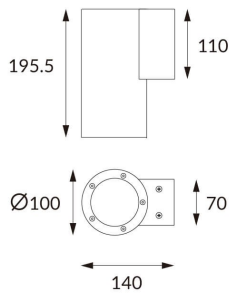

DOWNT

DOWNT is a wall light with round design emitting light downwards. With a size of Ø100mmx195mm and a power of 18W, has a reflector with 22 degrees beam angle. With a real lumen output of 1432lm, and an efficiency of 79.56lm/W. Is made in Die Cast Aluminium Body, Tempered Glass Cover and has an IP65 and an IK10 degree of protection. ON-OFF driver. Finished in Grey color.

Scheme

Photometry

Item code	86.OW08.3321.03
Product type	Outdoor
Category	Wall Light
Family	DOWNT
Pictograms	

Product

Real power (W)	18
Real luminous flux (Lm)	1432
Luminous efficiency (Lm/W)	79.56
Beam angle (°)	22
Life time (h)	50000h L70B10
IP	65
Electrical class insulation	Class I
Colour	Grey
Chip Brand	NICHIA
Control gear included	Yes
Control gear	ON-OFF
Colour temperature (K)	3000
Colour consistency (SDCM)	SDCM<3
CRI	80
IK	IK10