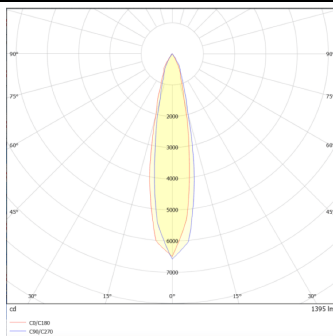

Photometry

Item code	86.OW08.3323.01
Product type	Outdoor
Category	Wall Light
Family	DOWNT
Pictograms	

Product

Real power (W)	18
Real luminous flux (Lm)	1432
Luminous efficiency (Lm/W)	79.56
Beam angle (°)	22
Life time (h)	50000h L70B10
IP	65
Electrical class insulation	Class I
Colour	White
Chip Brand	NICHIA
Control gear included	Yes
Control gear	DALI
Colour temperature (K)	3000
Colour consistency (SDCM)	SDCM<3
CRI	80
IK	IK10