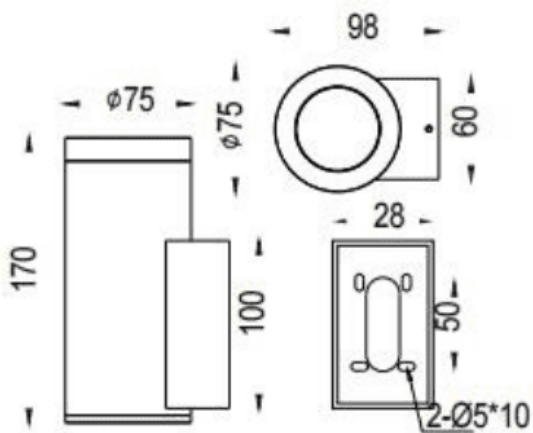

DOWNT

Lavov wall fixture from the family DOWNT with a power of 14.5W and a 24 degrees beam angle. Finished in White colour. Dimensions $\phi 75 \times 98 \times 170 \text{mm}$. With a total lumen output of 1300lm and a luminous efficiency of 89.65lm/W. CCT 3000K. Driver DALI. Made in Die Cast Aluminium Body, Tempered Glass Cover .IP65. IK05

Dimensions

Product dimensions (mm) $\phi 75 \times 98 \times 170 \text{mm}$

Scheme

Photometry

Item code	86.OW08.3323.01
Product type	Outdoor
Category	Wall Light
Family	DOWNT
Pictograms	

Product	
Real power (W)	14.5
Real luminous flux (Lm)	1300
Luminous efficiency (Lm/W)	89.65
Beam angle (°)	24
Life time (h)	50000h L70B10
IP	IP65
Electrical class insulation	Class I
Colour	White
Control gear included	Yes
Control gear	DALI
Light source	LED
Type of LED	COB
Colour temperature (K)	3000
Colour consistency (SDCM)	SDCM3
CRI	80
IK	IK05