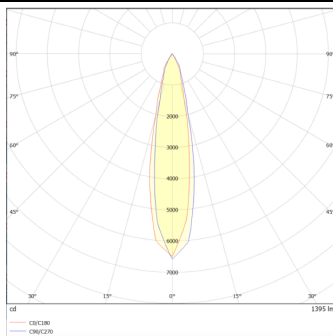

Photometry

Product

Real power (W) 18

Real luminous flux (Lm) 1432

Luminous efficiency (Lm/W) 79.56

Beam angle (°) 22

Life time (h) 50000h L70B10

IP 65

Electrical class insulation Class I

Colour White

Chip Brand NICHIA

Control gear included Yes

Control gear DALI

Colour temperature (K) 3000

Colour consistency (SDCM) SDCM<3

CRI 80

IK IK10