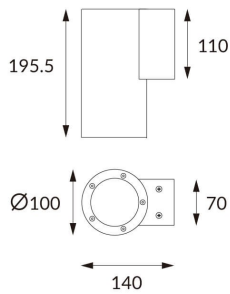

DOWNT

DOWNT is a wall light with round design emitting light downwards. With a size of Ø100mmx195mm and a power of 18W, has a reflector with 22 degrees beam angle. With a real lumen output of 1432lm, and an efficiency of 79.56lm/W. Is made in Die Cast Aluminium Body, Tempered Glass Cover and has an IP65 and an IK10 degree of protection. DALI driver. Finished in White color.

Item code 86.OW08.3323.01

Product type Outdoor

Category Wall Light

Family DOWNT

Pictograms

Scheme

Photometry

Product

Real power (W) 18

Real luminous flux (Lm) 1432

Luminous efficiency (Lm/W) 79.56

Beam angle (°) 22

Life time (h) 50000h L70B10

IP 65

Electrical class insulation Class I

Colour White