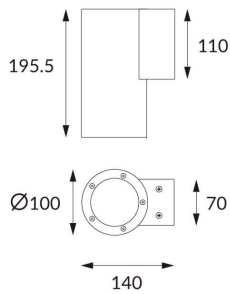

### DOWNT

DOWNT is a wall light with round design emitting light downwards. With a size of Ø100mmx195mm and a power of 18W, has a reflector with 22 degrees beam angle. With a real lumen output of 1432lm, and an efficiency of 79.56lm/W. Is made in Die Cast Aluminium Body, Tempered Glass Cover and has an IP65 and an IK10 degree of protection. DALI driver. Finished in White color.

### Photometry

<b>Item code</b>	<b>86.OW08.3323.01</b>
<b>Product type</b>	<b>Outdoor</b>
<b>Category</b>	<b>Wall Light</b>
<b>Family</b>	<b>DOWNT</b>
<b>Pictograms</b>	

### Product

<b>Real power (W)</b>	<b>18</b>
<b>Real luminous flux (Lm)</b>	<b>1432</b>
<b>Luminous efficiency (Lm/W)</b>	<b>79.56</b>
<b>Beam angle (°)</b>	<b>22</b>
<b>Life time (h)</b>	<b>50000h L70B10</b>
<b>IP</b>	<b>65</b>
<b>Electrical class insulation</b>	<b>Class I</b>
<b>Colour</b>	<b>White</b>
<b>Chip Brand</b>	<b>NICHIA</b>
<b>Control gear included</b>	<b>Yes</b>
<b>Control gear</b>	<b>DALI</b>
<b>Colour temperature (K)</b>	<b>3000</b>
<b>Colour consistency (SDCM)</b>	<b>SDCM&lt;3</b>
<b>CRI</b>	<b>80</b>
<b>IK</b>	<b>IK10</b>