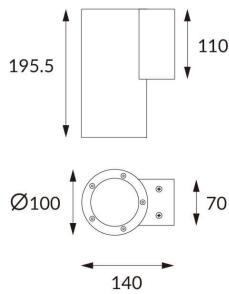

DOWNT

DOWNT is a wall light with round design emitting light downwards. With a size of Ø100mmx195mm and a power of 18W, has a reflector with 22 degrees beam angle. With a real lumen output of 1432lm, and an efficiency of 79.56lm/W. Is made in Die Cast Aluminium Body, Tempered Glass Cover and has an IP65 and an IK10 degree of protection. DALI driver. Finished in White color.

Scheme

Photometry

Item code	86.OW08.3323.01
Product type	Outdoor
Category	Wall Light
Family	DOWNT
Pictograms	

Product

Real power (W)	18
Real luminous flux (Lm)	1432
Luminous efficiency (Lm/W)	79.56
Beam angle (°)	22
Life time (h)	50000h L70B10
IP	65
Electrical class insulation	Class I
Colour	White
Chip Brand	NICHIA
Control gear included	Yes
Control gear	DALI
Colour temperature (K)	3000
Colour consistency (SDCM)	SDCM<3
CRI	80
IK	IK10