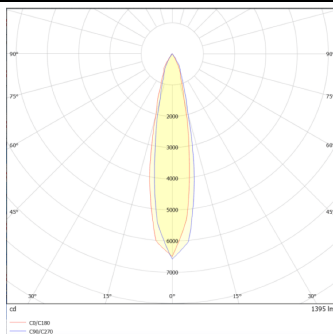

DOWNT

DOWNT is a wall light with round design emitting light downwards. With a size of Ø100mmx195mm and a power of 18W, has a reflector with 22 degrees beam angle. With a real lumen output of 1432lm, and an efficiency of 79.56lm/W. Is made in Die Cast Aluminium Body, Tempered Glass Cover and has an IP65 and an IK10 degree of protection. DALI driver. Finished in White color.

Scheme

Photometry

Item code	86.OW08.3323.01
Product type	Outdoor
Category	Wall Light
Family	DOWNT
Pictograms	

Product

Real power (W)	18
Real luminous flux (Lm)	1432
Luminous efficiency (Lm/W)	79.56
Beam angle (°)	22
Life time (h)	50000h L70B10
IP	65
Electrical class insulation	Class I
Colour	White
Chip Brand	NICHIA
Control gear included	Yes
Control gear	DALI
Colour temperature (K)	3000
Colour consistency (SDCM)	SDCM<3
CRI	80
IK	IK10