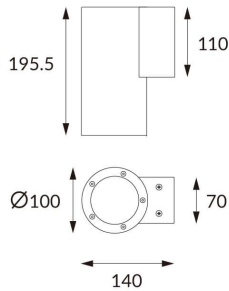

### DOWNT

DOWNT is a wall light with round design emitting light downwards. With a size of Ø100mmx195mm and a power of 18W, has a reflector with 22 degrees beam angle. With a real lumen output of 1432lm, and an efficiency of 79.56lm/W. Is made in Die Cast Aluminium Body, Tempered Glass Cover and has an IP65 and an IK10 degree of protection. DALI driver. Finished in White color.

### Photometry

<b>Item code</b>	<b>86.OW08.3323.01</b>
<b>Product type</b>	<b>Outdoor</b>
<b>Category</b>	<b>Wall Light</b>
<b>Family</b>	<b>DOWNT</b>
<b>Pictograms</b>	

### Product

<b>Real power (W)</b>	<b>18</b>
<b>Real luminous flux (Lm)</b>	<b>1432</b>
<b>Luminous efficiency (Lm/W)</b>	<b>79.56</b>
<b>Beam angle (°)</b>	<b>22</b>
<b>Life time (h)</b>	<b>50000h L70B10</b>
<b>IP</b>	<b>65</b>
<b>Electrical class insulation</b>	<b>Class I</b>
<b>Colour</b>	<b>White</b>
<b>Chip Brand</b>	<b>NICHIA</b>
<b>Control gear included</b>	<b>Yes</b>
<b>Control gear</b>	<b>DALI</b>
<b>Colour temperature (K)</b>	<b>3000</b>
<b>Colour consistency (SDCM)</b>	<b>SDCM&lt;3</b>
<b>CRI</b>	<b>80</b>
<b>IK</b>	<b>IK10</b>