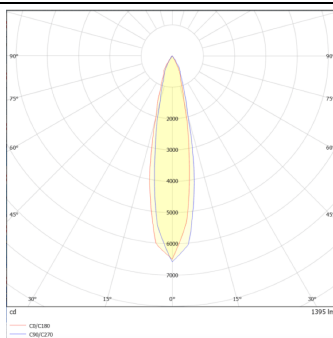

Photometry

Item code	86.OW08.3323.01
Product type	Outdoor
Category	Wall Light
Family	DOWNT
Pictograms	

Product

Real power (W)	18
Real luminous flux (Lm)	1432
Luminous efficiency (Lm/W)	79.56
Beam angle (°)	22
Life time (h)	50000h L70B10
IP	65
Electrical class insulation	Class I
Colour	White
Chip Brand	NICHIA
Control gear included	Yes
Control gear	DALI
Colour temperature (K)	3000
Colour consistency (SDCM)	SDCM<3
CRI	80
IK	IK10