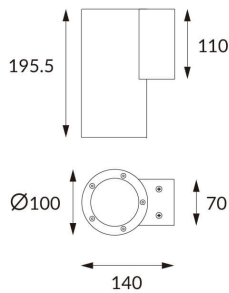

DOWNT

DOWNT is a wall light with round design emitting light downwards. With a size of Ø100mmx195mm and a power of 18W, has a reflector with 22 degrees beam angle. With a real lumen output of 1432lm, and an efficiency of 79.56lm/W. Is made in Die Cast Aluminium Body, Tempered Glass Cover and has an IP65 and an IK10 degree of protection. DALI driver. Finished in Black color.

Scheme

Photometry

Item code	86.OW08.3323.02
Product type	Outdoor
Category	Wall Light
Family	DOWNT
Pictograms	

Product

Real power (W)	18
Real luminous flux (Lm)	1432
Luminous efficiency (Lm/W)	79.56
Beam angle (°)	22
Life time (h)	50000h L70B10
IP	65
Electrical class insulation	Class I
Colour	Black
Chip Brand	NICHIA
Control gear included	Yes
Control gear	DALI
Colour temperature (K)	3000
Colour consistency (SDCM)	SDCM<3
CRI	80
IK	IK10