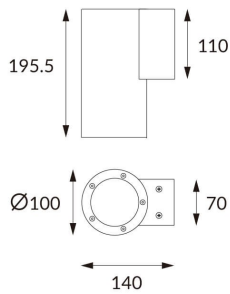

### DOWNT

DOWNT is a wall light with round design emitting light downwards. With a size of Ø100mmx195mm and a power of 18W, has a reflector with 22 degrees beam angle. With a real lumen output of 1432lm, and an efficiency of 79.56lm/W. Is made in Die Cast Aluminium Body, Tempered Glass Cover and has an IP65 and an IK10 degree of protection. DALI driver. Finished in Black color.

### Photometry

<b>Item code</b>	<b>86.OW08.3323.02</b>
<b>Product type</b>	<b>Outdoor</b>
<b>Category</b>	<b>Wall Light</b>
<b>Family</b>	<b>DOWNT</b>
<b>Pictograms</b>	

### Product

<b>Real power (W)</b>	<b>18</b>
<b>Real luminous flux (Lm)</b>	<b>1432</b>
<b>Luminous efficiency (Lm/W)</b>	<b>79.56</b>
<b>Beam angle (°)</b>	<b>22</b>
<b>Life time (h)</b>	<b>50000h L70B10</b>
<b>IP</b>	<b>65</b>
<b>Electrical class insulation</b>	<b>Class I</b>
<b>Colour</b>	<b>Black</b>
<b>Chip Brand</b>	<b>NICHIA</b>
<b>Control gear included</b>	<b>Yes</b>
<b>Control gear</b>	<b>DALI</b>
<b>Colour temperature (K)</b>	<b>3000</b>
<b>Colour consistency (SDCM)</b>	<b>SDCM&lt;3</b>
<b>CRI</b>	<b>80</b>
<b>IK</b>	<b>IK10</b>