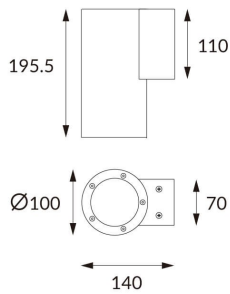

### DOWNT

DOWNT is a wall light with round design emitting light downwards. With a size of Ø100mmx195mm and a power of 18W, has a reflector with 22 degrees beam angle. With a real lumen output of 1432lm, and an efficiency of 79.56lm/W. Is made in Die Cast Aluminium Body, Tempered Glass Cover and has an IP65 and an IK10 degree of protection. DALI driver. Finished in Black color.

### Photometry

|                     |  |
|---------------------|--|
| <b>Item code</b>    | <b>86.OW08.3323.02</b>   |
| <b>Product type</b> | <b>Outdoor</b>   |
| <b>Category</b>     | <b>Wall Light</b>  |
| <b>Family</b>       | <b>DOWNT</b>   |
| <b>Pictograms</b>   |  |

|                                    |                      |
|------------------------------------|----------------------|
| <b>Product</b>                     |                      |
| <b>Real power (W)</b>              | <b>18</b>            |
| <b>Real luminous flux (Lm)</b>     | <b>1432</b>          |
| <b>Luminous efficiency (Lm/W)</b>  | <b>79.56</b>         |
| <b>Beam angle (°)</b>              | <b>22</b>            |
| <b>Life time (h)</b>               | <b>50000h L70B10</b> |
| <b>IP</b>                          | <b>65</b>            |
| <b>Electrical class insulation</b> | <b>Class I</b>       |
| <b>Colour</b>                      | <b>Black</b>         |
| <b>Chip Brand</b>                  | <b>NICHIA</b>        |
| <b>Control gear included</b>       | <b>Yes</b>           |
| <b>Control gear</b>                | <b>DALI</b>          |
| <b>Colour temperature (K)</b>      | <b>3000</b>          |
| <b>Colour consistency (SDCM)</b>   | <b>SDCM&lt;3</b>     |
| <b>CRI</b>                         | <b>80</b>            |
| <b>IK</b>                          | <b>IK10</b>          |