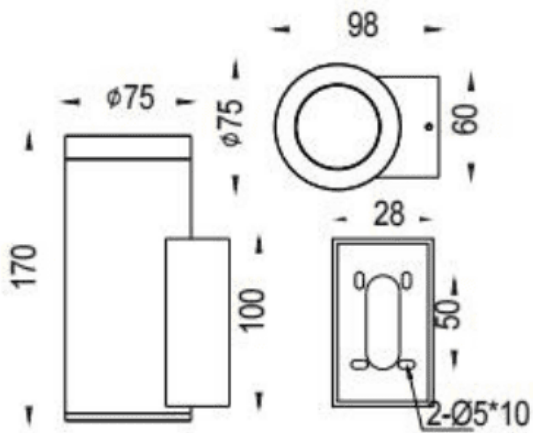

DOWNT

Lavov wall fixture from the family DOWNT with a power of 14.5W and a 24 degrees beam angle. Finished in Black colour. Dimensions $\phi 75 \times 98 \times 170 \text{mm}$. With a total lumen output of 1300lm and a luminous efficiency of 89.65lm/W. CCT 3000K. Driver DALI. Made in Die Cast Aluminium Body, Tempered Glass Cover .IP65. IK05

Dimensions

Product dimensions (mm) $\phi 75 \times 98 \times 170 \text{mm}$

Scheme

Photometry

Item code	86.OW08.3323.02
Product type	Outdoor
Category	Wall Light
Family	DOWNT
Pictograms	

Product	
Real power (W)	14.5
Real luminous flux (Lm)	1300
Luminous efficiency (Lm/W)	89.65
Beam angle (°)	24
Life time (h)	50000h L70B10
IP	IP65
Electrical class insulation	Class I
Colour	Black
Control gear included	Yes
Control gear	DALI
Light source	LED
Type of LED	COB
Colour temperature (K)	3000
Colour consistency (SDCM)	SDCM3
CRI	80
IK	IK05