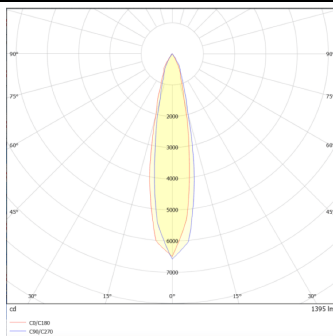

Photometry

Item code	86.OW08.3323.02
Product type	Outdoor
Category	Wall Light
Family	DOWNT
Pictograms	

Product	
Real power (W)	18
Real luminous flux (Lm)	1432
Luminous efficiency (Lm/W)	79.56
Beam angle (°)	22
Life time (h)	50000h L70B10
IP	65
Electrical class insulation	Class I
Colour	Black
Chip Brand	NICHIA
Control gear included	Yes
Control gear	DALI
Colour temperature (K)	3000
Colour consistency (SDCM)	SDCM<3
CRI	80
IK	IK10