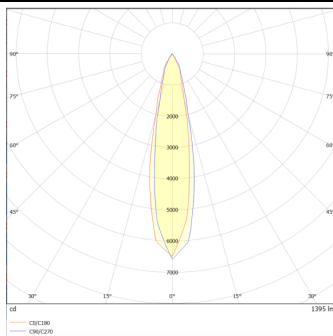

DOWNT

DOWNT is a wall light with round design emitting light downwards. With a size of Ø100mmx195mm and a power of 18W, has a reflector with 22 degrees beam angle. With a real lumen output of 1432lm, and an efficiency of 79.56lm/W. Is made in Die Cast Aluminium Body, Tempered Glass Cover and has an IP65 and an IK10 degree of protection. DALI driver. Finished in Black color.

Scheme

Photometry

Item code	86.OW08.3323.02
Product type	Outdoor
Category	Wall Light
Family	DOWNT
Pictograms	

Product

Real power (W)	18
Real luminous flux (Lm)	1432
Luminous efficiency (Lm/W)	79.56
Beam angle (°)	22
Life time (h)	50000h L70B10
IP	65
Electrical class insulation	Class I
Colour	Black
Chip Brand	NICHIA
Control gear included	Yes
Control gear	DALI
Colour temperature (K)	3000
Colour consistency (SDCM)	SDCM<3
CRI	80
IK	IK10