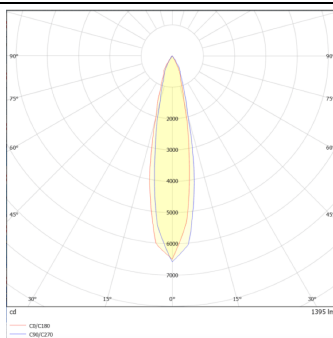

DOWNT

DOWNT is a wall light with round design emitting light downwards. With a size of Ø100mmx195mm and a power of 18W, has a reflector with 22 degrees beam angle. With a real lumen output of 1432lm, and an efficiency of 79.56lm/W. Is made in Die Cast Aluminium Body, Tempered Glass Cover and has an IP65 and an IK10 degree of protection. DALI driver. Finished in Black color.

Scheme

Photometry

Item code	86.OW08.3323.02
Product type	Outdoor
Category	Wall Light
Family	DOWNT
Pictograms	

Product

Real power (W)	18
Real luminous flux (Lm)	1432
Luminous efficiency (Lm/W)	79.56
Beam angle (°)	22
Life time (h)	50000h L70B10
IP	65
Electrical class insulation	Class I
Colour	Black
Chip Brand	NICHIA
Control gear included	Yes
Control gear	DALI
Colour temperature (K)	3000
Colour consistency (SDCM)	SDCM<3
CRI	80
IK	IK10