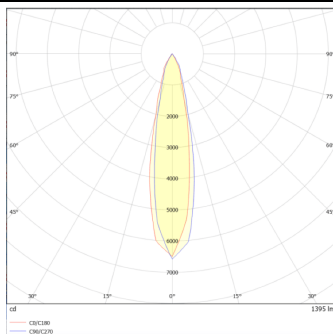

Photometry

Item code	86.OW08.3323.02
Product type	Outdoor
Category	Wall Light
Family	DOWNT
Pictograms	

Product

Real power (W)	18
Real luminous flux (Lm)	1432
Luminous efficiency (Lm/W)	79.56
Beam angle (°)	22
Life time (h)	50000h L70B10
IP	65
Electrical class insulation	Class I
Colour	Black
Chip Brand	NICHIA
Control gear included	Yes
Control gear	DALI
Colour temperature (K)	3000
Colour consistency (SDCM)	SDCM<3
CRI	80
IK	IK10