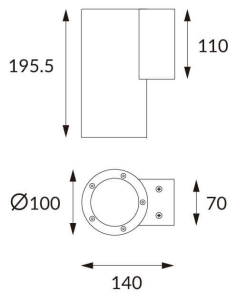

DOWNT

DOWNT is a wall light with round design emitting light downwards. With a size of Ø100mmx195mm and a power of 18W, has a reflector with 22 degrees beam angle. With a real lumen output of 1432lm, and an efficiency of 79.56lm/W. Is made in Die Cast Aluminium Body, Tempered Glass Cover and has an IP65 and an IK10 degree of protection. DALI driver. Finished in Black color.

Scheme

Photometry

Item code	86.OW08.3323.02
Product type	Outdoor
Category	Wall Light
Family	DOWNT
Pictograms	

Product

Real power (W)	18
Real luminous flux (Lm)	1432
Luminous efficiency (Lm/W)	79.56
Beam angle (°)	22
Life time (h)	50000h L70B10
IP	65
Electrical class insulation	Class I
Colour	Black
Chip Brand	NICHIA
Control gear included	Yes
Control gear	DALI
Colour temperature (K)	3000
Colour consistency (SDCM)	SDCM<3
CRI	80
IK	IK10