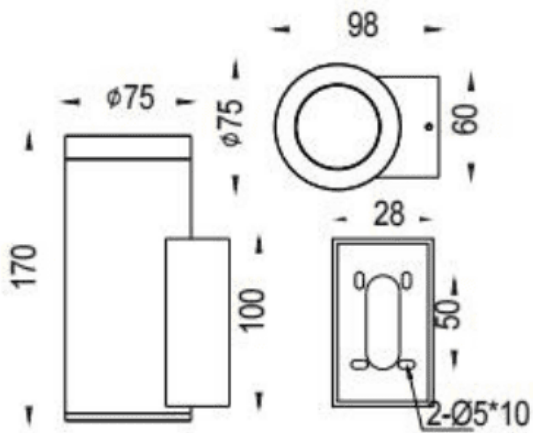

### DOWNT

Lavov wall fixture from the family DOWNT with a power of 14.5W and a 24 degrees beam angle. Finished in Grey colour. Dimensions  $\phi 75 \times 98 \times 170 \text{mm}$ . With a total lumen output of 1300lm and a luminous efficiency of 89.65lm/W. CCT 3000K. Driver DALI. Made in Die Cast Aluminium Body, Tempered Glass Cover .IP65. IK05

### Dimensions

Product dimensions (mm)  $\phi 75 \times 98 \times 170 \text{mm}$

### Photometry

Item code	86.OW08.3323.03
Product type	Outdoor
Category	Wall Light
Family	DOWNT
Pictograms	

Product	
Real power (W)	14.5
Real luminous flux (Lm)	1300
Luminous efficiency (Lm/W)	89.65
Beam angle (°)	24
Life time (h)	50000h L70B10
IP	IP65
Electrical class insulation	Class I
Colour	Grey
Control gear included	Yes
Control gear	DALI
Light source	LED
Type of LED	COB
Colour temperature (K)	3000
Colour consistency (SDCM)	SDCM3
CRI	80
IK	IK05