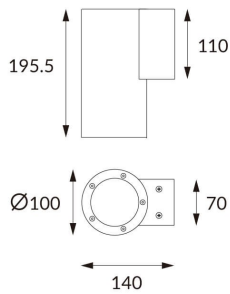

DOWNT

DOWNT is a wall light with round design emitting light downwards. With a size of Ø100mmx195mm and a power of 18W, has a reflector with 22 degrees beam angle. With a real lumen output of 1432lm, and an efficiency of 79.56lm/W. Is made in Die Cast Aluminium Body, Tempered Glass Cover and has an IP65 and an IK10 degree of protection. DALI driver. Finished in Grey color.

Item code 86.OW08.3323.03

Product type Outdoor

Category Wall Light

Family DOWNT

Pictograms

Product

Real power (W) 18

Real luminous flux (Lm) 1432

Luminous efficiency (Lm/W) 79.56

Beam angle (°) 22

Life time (h) 50000h L70B10

IP 65

Electrical class insulation Class I

Colour Grey

Chip Brand NICHIA

Control gear included Yes

Control gear DALI

Colour temperature (K) 3000

Colour consistency (SDCM) SDCM<3

CRI 80

IK IK10

Scheme

Photometry