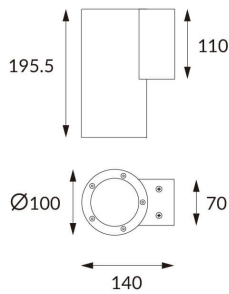

DOWNT

DOWNT is a wall light with round design emitting light downwards. With a size of Ø100mmx195mm and a power of 18W, has a reflector with 22 degrees beam angle. With a real lumen output of 1432lm, and an efficiency of 79.56lm/W. Is made in Die Cast Aluminium Body, Tempered Glass Cover and has an IP65 and an IK10 degree of protection. DALI driver. Finished in Grey color.

Scheme

Photometry

Item code	86.OW08.3323.03
Product type	Outdoor
Category	Wall Light
Family	DOWNT
Pictograms	

Product

Real power (W)	18
Real luminous flux (Lm)	1432
Luminous efficiency (Lm/W)	79.56
Beam angle (°)	22
Life time (h)	50000h L70B10
IP	65
Electrical class insulation	Class I
Colour	Grey
Chip Brand	NICHIA
Control gear included	Yes
Control gear	DALI
Colour temperature (K)	3000
Colour consistency (SDCM)	SDCM<3
CRI	80
IK	IK10