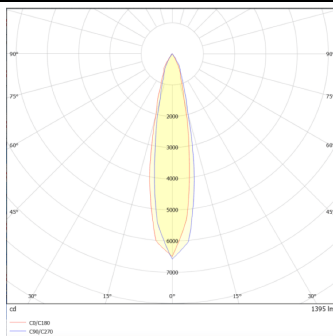

DOWNT

DOWNT is a wall light with round design emitting light downwards. With a size of Ø100mmx195mm and a power of 18W, has a reflector with 22 degrees beam angle. With a real lumen output of 1432lm, and an efficiency of 79.56lm/W. Is made in Die Cast Aluminium Body, Tempered Glass Cover and has an IP65 and an IK10 degree of protection. DALI driver. Finished in Grey color.

Scheme

Photometry

Item code	86.OW08.3323.03
Product type	Outdoor
Category	Wall Light
Family	DOWNT
Pictograms	

Product

Real power (W)	18
Real luminous flux (Lm)	1432
Luminous efficiency (Lm/W)	79.56
Beam angle (°)	22
Life time (h)	50000h L70B10
IP	65
Electrical class insulation	Class I
Colour	Grey
Chip Brand	NICHIA
Control gear included	Yes
Control gear	DALI
Colour temperature (K)	3000
Colour consistency (SDCM)	SDCM<3
CRI	80
IK	IK10