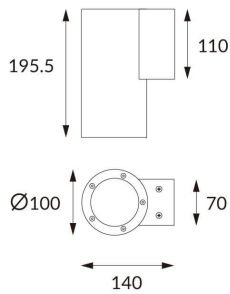

DOWNT

DOWNT is a wall light with round design emitting light downwards. With a size of Ø100mmx195mm and a power of 18W, has a reflector with 22 degrees beam angle. With a real lumen output of 1432lm, and an efficiency of 79.56lm/W. Is made in Die Cast Aluminium Body, Tempered Glass Cover and has an IP65 and an IK10 degree of protection. DALI driver. Finished in Grey color.

Item code 86.OW08.3323.03

Product type Outdoor

Category Wall Light

Family DOWNT

Pictograms

Product

Real power (W) 18

Real luminous flux (Lm) 1432

Control gear DALI

Colour temperature (K) 3000

Colour consistency (SDCM) SDCM<3

CRI 80

IK IK10

Scheme

Photometry