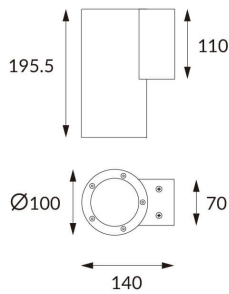

DOWNT

DOWNT is a wall light with round design emitting light downwards. With a size of Ø100mmx195mm and a power of 18W, has a reflector with 35 degrees beam angle. With a real lumen output of 1432lm, and an efficiency of 79.56lm/W. Is made in Die Cast Aluminium Body, Tempered Glass Cover and has an IP65 and an IK10 degree of protection. ON-OFF driver. Finished in White color.

Scheme

Photometry

Item code	86.OW08.3331.01
Product type	Outdoor
Category	Wall Light
Family	DOWNT
Pictograms	

Product	
Real power (W)	18
Real luminous flux (Lm)	1432
Luminous efficiency (Lm/W)	79.56
Beam angle (°)	35
Life time (h)	50000h L70B10
IP	65
Electrical class insulation	Class I
Colour	White
Chip Brand	NICHIA
Control gear included	Yes
Control gear	ON-OFF
Colour temperature (K)	3000
Colour consistency (SDCM)	SDCM<3
CRI	80
IK	IK10