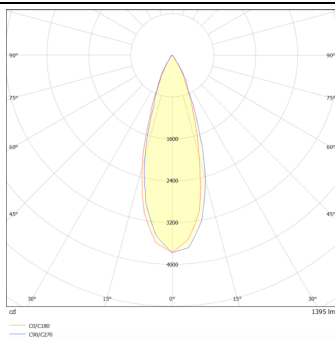

DOWNT

DOWNT is a wall light with round design emitting light downwards. With a size of Ø100mmx195mm and a power of 18W, has a reflector with 35 degrees beam angle. With a real lumen output of 1432lm, and an efficiency of 79.56lm/W. Is made in Die Cast Aluminium Body, Tempered Glass Cover and has an IP65 and an IK10 degree of protection. ON-OFF driver. Finished in White color.

Scheme

Photometry

Item code	86.OW08.3331.01
Product type	Outdoor
Category	Wall Light
Family	DOWNT
Pictograms	

Product

Real power (W)	18
Real luminous flux (Lm)	1432
Luminous efficiency (Lm/W)	79.56
Beam angle (°)	35
Life time (h)	50000h L70B10
IP	65
Electrical class insulation	Class I
Colour	White
Chip Brand	NICHIA
Control gear included	Yes
Control gear	ON-OFF
Colour temperature (K)	3000
Colour consistency (SDCM)	SDCM<3
CRI	80
IK	IK10