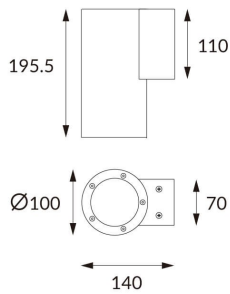

### DOWNT

DOWNT is a wall light with round design emitting light downwards. With a size of Ø100mmx195mm and a power of 18W, has a reflector with 35 degrees beam angle. With a real lumen output of 1432lm, and an efficiency of 79.56lm/W. Is made in Die Cast Aluminium Body, Tempered Glass Cover and has an IP65 and an IK10 degree of protection. ON-OFF driver. Finished in White color.

### Photometry

<b>Item code</b>	<b>86.OW08.3331.01</b>
<b>Product type</b>	<b>Outdoor</b>
<b>Category</b>	<b>Wall Light</b>
<b>Family</b>	<b>DOWNT</b>
<b>Pictograms</b>	

### Product

<b>Real power (W)</b>	<b>18</b>
<b>Real luminous flux (Lm)</b>	<b>1432</b>
<b>Luminous efficiency (Lm/W)</b>	<b>79.56</b>
<b>Beam angle (°)</b>	<b>35</b>
<b>Life time (h)</b>	<b>50000h L70B10</b>
<b>IP</b>	<b>65</b>
<b>Electrical class insulation</b>	<b>Class I</b>
<b>Colour</b>	<b>White</b>
<b>Chip Brand</b>	<b>NICHIA</b>
<b>Control gear included</b>	<b>Yes</b>
<b>Control gear</b>	<b>ON-OFF</b>
<b>Colour temperature (K)</b>	<b>3000</b>
<b>Colour consistency (SDCM)</b>	<b>SDCM&lt;3</b>
<b>CRI</b>	<b>80</b>
<b>IK</b>	<b>IK10</b>