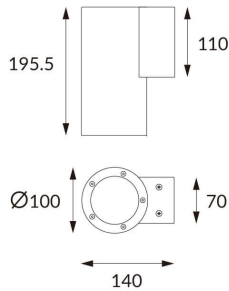

DOWNT

DOWNT is a wall light with round design emitting light downwards. With a size of Ø100mmx195mm and a power of 18W, has a reflector with 35 degrees beam angle. With a real lumen output of 1432lm, and an efficiency of 79.56lm/W. Is made in Die Cast Aluminium Body, Tempered Glass Cover and has an IP65 and an IK10 degree of protection. ON-OFF driver. Finished in White color.

Scheme

Photometry

Item code	86.OW08.3331.01
Product type	Outdoor
Category	Wall Light
Family	DOWNT
Pictograms	

Product

Real power (W)	18
Real luminous flux (Lm)	1432
Luminous efficiency (Lm/W)	79.56
Beam angle (°)	35
Life time (h)	50000h L70B10
IP	65
Electrical class insulation	Class I
Colour	White
Chip Brand	NICHIA
Control gear included	Yes
Control gear	ON-OFF
Colour temperature (K)	3000
Colour consistency (SDCM)	SDCM<3
CRI	80
IK	IK10