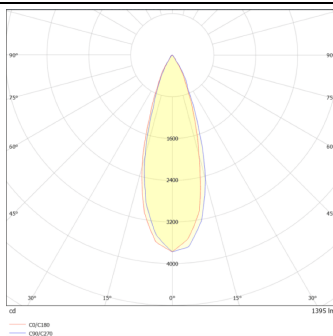

Photometry

Item code	86.OW08.3331.01
Product type	Outdoor
Category	Wall Light
Family	DOWNT
Pictograms	

Product

Real power (W)	18
Real luminous flux (Lm)	1432
Luminous efficiency (Lm/W)	79.56
Beam angle (°)	35
Life time (h)	50000h L70B10
IP	65
Electrical class insulation	Class I
Colour	White
Chip Brand	NICHIA
Control gear included	Yes
Control gear	ON-OFF
Colour temperature (K)	3000
Colour consistency (SDCM)	SDCM<3
CRI	80
IK	IK10