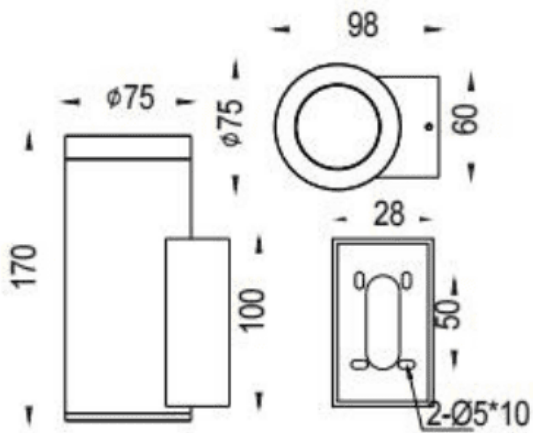

DOWNT

Lavov wall fixture from the family DOWNT with a power of 14.5W and a 36 degrees beam angle. Finished in White colour. Dimensions $\phi 75 \times 98 \times 170 \text{mm}$. With a total lumen output of 1300lm and a luminous efficiency of 89.65lm/W. CCT 3000K. Driver ON-OFF. Made in Die Cast Aluminium Body, Tempered Glass Cover .IP65. IK05

Dimensions

Product dimensions (mm) $\phi 75 \times 98 \times 170 \text{mm}$

Scheme

Photometry

Item code	86.OW08.3331.01
Product type	Outdoor
Category	Wall Light
Family	DOWNT
Pictograms	

Product	
Real power (W)	14.5
Real luminous flux (Lm)	1300
Luminous efficiency (Lm/W)	89.65
Beam angle (°)	36
Life time (h)	50000h L70B10
IP	IP65
Electrical class insulation	Class I
Colour	White
Control gear included	Yes
Control gear	ON-OFF
Light source	LED
Type of LED	COB
Colour temperature (K)	3000
Colour consistency (SDCM)	SDCM3
CRI	80
IK	IK05