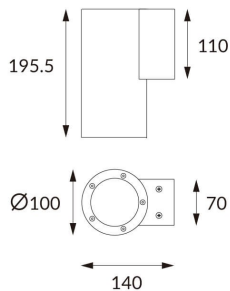

DOWNT

DOWNT is a wall light with round design emitting light downwards. With a size of Ø100mmx195mm and a power of 18W, has a reflector with 35 degrees beam angle. With a real lumen output of 1432lm, and an efficiency of 79.56lm/W. Is made in Die Cast Aluminium Body, Tempered Glass Cover and has an IP65 and an IK10 degree of protection. ON-OFF driver. Finished in Black color.

Scheme

Photometry

Item code	86.OW08.3331.02
Product type	Outdoor
Category	Wall Light
Family	DOWNT
Pictograms	

Product

Real power (W)	18
Real luminous flux (Lm)	1432
Luminous efficiency (Lm/W)	79.56
Beam angle (°)	35
Life time (h)	50000h L70B10
IP	65
Electrical class insulation	Class I
Colour	Black
Chip Brand	NICHIA
Control gear included	Yes
Control gear	ON-OFF
Colour temperature (K)	3000
Colour consistency (SDCM)	SDCM<3
CRI	80
IK	IK10