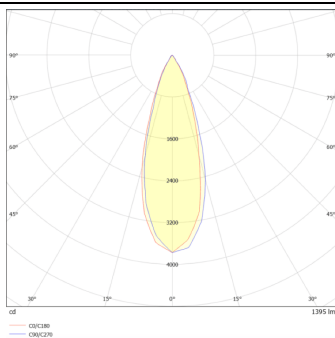

DOWNT

DOWNT is a wall light with round design emitting light downwards. With a size of Ø100mmx195mm and a power of 18W, has a reflector with 35 degrees beam angle. With a real lumen output of 1432lm, and an efficiency of 79.56lm/W. Is made in Die Cast Aluminium Body, Tempered Glass Cover and has an IP65 and an IK10 degree of protection. ON-OFF driver. Finished in Black color.

Scheme

Photometry

Item code	86.OW08.3331.02
Product type	Outdoor
Category	Wall Light
Family	DOWNT
Pictograms	

Product

Real power (W)	18
Real luminous flux (Lm)	1432
Luminous efficiency (Lm/W)	79.56
Beam angle (°)	35
Life time (h)	50000h L70B10
IP	65
Electrical class insulation	Class I
Colour	Black
Chip Brand	NICHIA
Control gear included	Yes
Control gear	ON-OFF
Colour temperature (K)	3000
Colour consistency (SDCM)	SDCM<3
CRI	80
IK	IK10