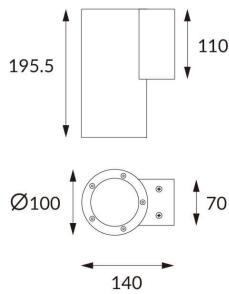

DOWNT

DOWNT is a wall light with round design emitting light downwards. With a size of Ø100mmx195mm and a power of 18W, has a reflector with 35 degrees beam angle. With a real lumen output of 1432lm, and an efficiency of 79.56lm/W. Is made in Die Cast Aluminium Body, Tempered Glass Cover and has an IP65 and an IK10 degree of protection. ON-OFF driver. Finished in Black color.

Scheme

Photometry

Item code	86.OW08.3331.02
Product type	Outdoor
Category	Wall Light
Family	DOWNT
Pictograms	

Product

Real power (W)	18
Real luminous flux (Lm)	1432
Luminous efficiency (Lm/W)	79.56
Beam angle (°)	35
Life time (h)	50000h L70B10
IP	65
Electrical class insulation	Class I
Colour	Black
Chip Brand	NICHIA
Control gear included	Yes
Control gear	ON-OFF
Colour temperature (K)	3000
Colour consistency (SDCM)	SDCM<3
CRI	80
IK	IK10