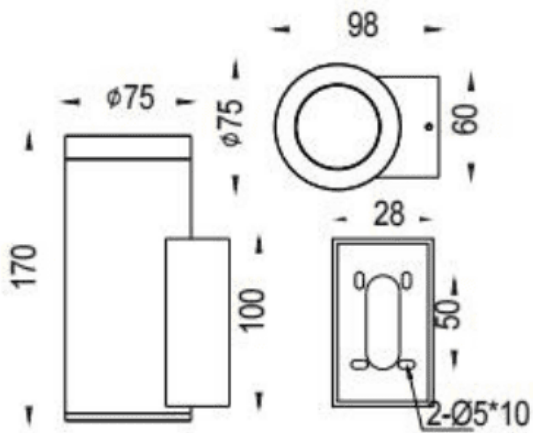

DOWNT

Lavov wall fixture from the family DOWNT with a power of 14.5W and a 36 degrees beam angle. Finished in Black colour. Dimensions $\phi 75 \times 98 \times 170 \text{mm}$. With a total lumen output of 1300lm and a luminous efficiency of 89.65lm/W. CCT 3000K. Driver ON-OFF. Made in Die Cast Aluminium Body, Tempered Glass Cover .IP65. IK05

Dimensions

Product dimensions (mm) $\phi 75 \times 98 \times 170 \text{mm}$

Scheme

Photometry

Item code	86.OW08.3331.02
Product type	Outdoor
Category	Wall Light
Family	DOWNT
Pictograms	

Product	
Real power (W)	14.5
Real luminous flux (Lm)	1300
Luminous efficiency (Lm/W)	89.65
Beam angle (°)	36
Life time (h)	50000h L70B10
IP	IP65
Electrical class insulation	Class I
Colour	Black
Control gear included	Yes
Control gear	ON-OFF
Light source	LED
Type of LED	COB
Colour temperature (K)	3000
Colour consistency (SDCM)	SDCM3
CRI	80
IK	IK05