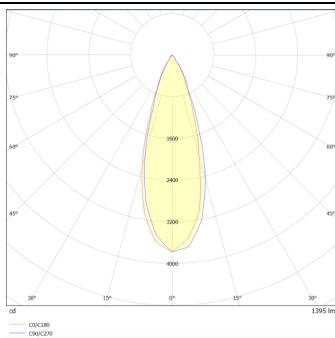

DOWNT

DOWNT is a wall light with round design emitting light downwards. With a size of Ø100mmx195mm and a power of 18W, has a reflector with 35 degrees beam angle. With a real lumen output of 1432lm, and an efficiency of 79.56lm/W. Is made in Die Cast Aluminium Body, Tempered Glass Cover and has an IP65 and an IK10 degree of protection. ON-OFF driver. Finished in Black color.

Scheme

Photometry

Item code	86.OW08.3331.02
Product type	Outdoor
Category	Wall Light
Family	DOWNT
Pictograms	

Product

Real power (W)	18
Real luminous flux (Lm)	1432
Luminous efficiency (Lm/W)	79.56
Beam angle (°)	35
Life time (h)	50000h L70B10
IP	65
Electrical class insulation	Class I
Colour	Black
Chip Brand	NICHIA
Control gear included	Yes
Control gear	ON-OFF
Colour temperature (K)	3000
Colour consistency (SDCM)	SDCM<3
CRI	80
IK	IK10