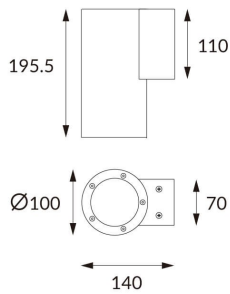

DOWNT

DOWNT is a wall light with round design emitting light downwards. With a size of Ø100mmx195mm and a power of 18W, has a reflector with 35 degrees beam angle. With a real lumen output of 1432lm, and an efficiency of 79.56lm/W. Is made in Die Cast Aluminium Body, Tempered Glass Cover and has an IP65 and an IK10 degree of protection. ON-OFF driver. Finished in Black color.

Scheme

Photometry

Item code	86.OW08.3331.02
Product type	Outdoor
Category	Wall Light
Family	DOWNT
Pictograms	

Product

Real power (W)	18
Real luminous flux (Lm)	1432
Luminous efficiency (Lm/W)	79.56
Beam angle (°)	35
Life time (h)	50000h L70B10
IP	65
Electrical class insulation	Class I
Colour	Black
Chip Brand	NICHIA
Control gear included	Yes
Control gear	ON-OFF
Colour temperature (K)	3000
Colour consistency (SDCM)	SDCM<3
CRI	80
IK	IK10