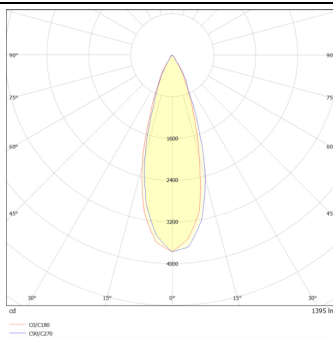

DOWNT

DOWNT is a wall light with round design emitting light downwards. With a size of Ø100mmx195mm and a power of 18W, has a reflector with 35 degrees beam angle. With a real lumen output of 1432lm, and an efficiency of 79.56lm/W. Is made in Die Cast Aluminium Body, Tempered Glass Cover and has an IP65 and an IK10 degree of protection. ON-OFF driver. Finished in Black color.

Scheme

Photometry

Item code	86.OW08.3331.02
Product type	Outdoor
Category	Wall Light
Family	DOWNT
Pictograms	

Product

Real power (W)	18
Real luminous flux (Lm)	1432
Luminous efficiency (Lm/W)	79.56
Beam angle (°)	35
Life time (h)	50000h L70B10
IP	65
Electrical class insulation	Class I
Colour	Black
Chip Brand	NICHIA
Control gear included	Yes
Control gear	ON-OFF
Colour temperature (K)	3000
Colour consistency (SDCM)	SDCM<3
CRI	80
IK	IK10