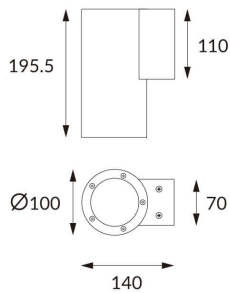

DOWNT

DOWNT is a wall light with round design emitting light downwards. With a size of Ø100mmx195mm and a power of 18W, has a reflector with 35 degrees beam angle. With a real lumen output of 1432lm, and an efficiency of 79.56lm/W. Is made in Die Cast Aluminium Body, Tempered Glass Cover and has an IP65 and an IK10 degree of protection. ON-OFF driver. Finished in Black color.

Scheme

Photometry

Item code	86.OW08.3331.02
Product type	Outdoor
Category	Wall Light
Family	DOWNT
Pictograms	

Product

Real power (W)	18
Real luminous flux (Lm)	1432
Luminous efficiency (Lm/W)	79.56
Beam angle (°)	35
Life time (h)	50000h L70B10
IP	65
Electrical class insulation	Class I
Colour	Black
Chip Brand	NICHIA
Control gear included	Yes
Control gear	ON-OFF
Colour temperature (K)	3000
Colour consistency (SDCM)	SDCM<3
CRI	80
IK	IK10