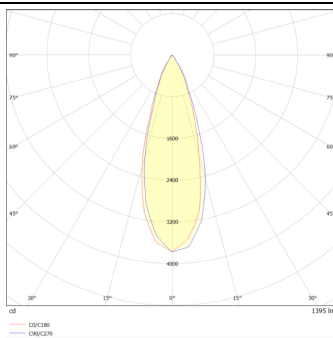

Photometry

Item code	86.OW08.3331.03
Product type	Outdoor
Category	Wall Light
Family	DOWNT
Pictograms	

Product

Real power (W)	18
Real luminous flux (Lm)	1432
Luminous efficiency (Lm/W)	79.56
Beam angle (°)	35
Life time (h)	50000h L70B10
IP	65
Electrical class insulation	Class I
Colour	Grey
Chip Brand	NICHIA
Control gear included	Yes
Control gear	ON-OFF
Colour temperature (K)	3000
Colour consistency (SDCM)	SDCM<3
CRI	80
IK	IK10