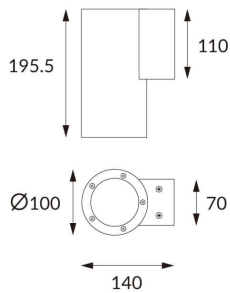

DOWNT

DOWNT is a wall light with round design emitting light downwards. With a size of Ø100mmx195mm and a power of 18W, has a reflector with 35 degrees beam angle. With a real lumen output of 1432lm, and an efficiency of 79.56lm/W. Is made in Die Cast Aluminium Body, Tempered Glass Cover and has an IP65 and an IK10 degree of protection. ON-OFF driver. Finished in Grey color.

Scheme

Photometry

Item code	86.OW08.3331.03
Product type	Outdoor
Category	Wall Light
Family	DOWNT
Pictograms	

Product

Real power (W)	18
Real luminous flux (Lm)	1432
Luminous efficiency (Lm/W)	79.56
Beam angle (°)	35
Life time (h)	50000h L70B10
IP	65
Electrical class insulation	Class I
Colour	Grey
Chip Brand	NICHIA
Control gear included	Yes
Control gear	ON-OFF
Colour temperature (K)	3000
Colour consistency (SDCM)	SDCM<3
CRI	80
IK	IK10