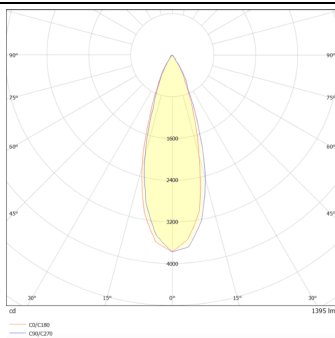

Photometry

Item code	86.OW08.3331.03
Product type	Outdoor
Category	Wall Light
Family	DOWNT
Pictograms	

Product

Real power (W)	18
Real luminous flux (Lm)	1432
Luminous efficiency (Lm/W)	79.56
Beam angle (°)	35
Life time (h)	50000h L70B10
IP	65
Electrical class insulation	Class I
Colour	Grey
Chip Brand	NICHIA
Control gear included	Yes
Control gear	ON-OFF
Colour temperature (K)	3000
Colour consistency (SDCM)	SDCM<3
CRI	80
IK	IK10