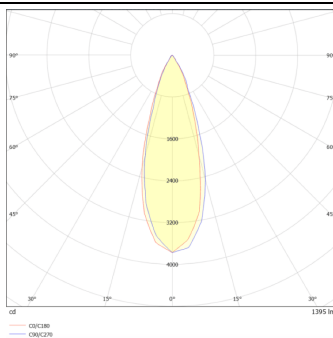

DOWNT

DOWNT is a wall light with round design emitting light downwards. With a size of Ø100mmx195mm and a power of 18W, has a reflector with 35 degrees beam angle. With a real lumen output of 1432lm, and an efficiency of 79.56lm/W. Is made in Die Cast Aluminium Body, Tempered Glass Cover and has an IP65 and an IK10 degree of protection. ON-OFF driver. Finished in Grey color.

Scheme

Photometry

Item code	86.OW08.3331.03
Product type	Outdoor
Category	Wall Light
Family	DOWNT
Pictograms	

Product

Real power (W)	18
Real luminous flux (Lm)	1432
Luminous efficiency (Lm/W)	79.56
Beam angle (°)	35
Life time (h)	50000h L70B10
IP	65
Electrical class insulation	Class I
Colour	Grey
Chip Brand	NICHIA
Control gear included	Yes
Control gear	ON-OFF
Colour temperature (K)	3000
Colour consistency (SDCM)	SDCM<3
CRI	80
IK	IK10