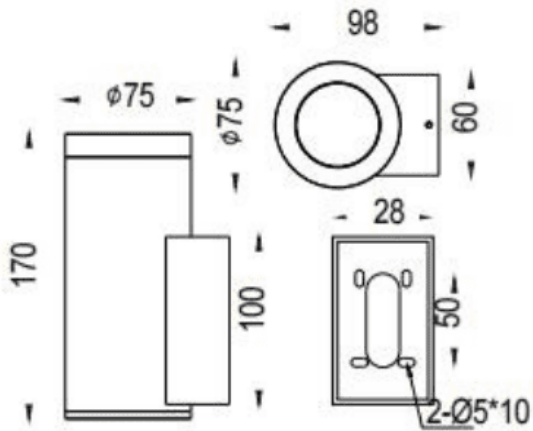

### DOWNT

Lavov wall fixture from the family DOWNT with a power of 14.5W and a 36 degrees beam angle. Finished in Grey colour. Dimensions  $\phi 75 \times 98 \times 170 \text{mm}$ . With a total lumen output of 1300lm and a luminous efficiency of 89.65lm/W. CCT 3000K. Driver ON-OFF. Made in Die Cast Aluminium Body, Tempered Glass Cover .IP65. IK05

### Dimensions

Product dimensions (mm)  $\phi 75 \times 98 \times 170 \text{mm}$

### Photometry

Item code	86.OW08.3331.03
Product type	Outdoor
Category	Wall Light
Family	DOWNT
Pictograms	

Product	
Real power (W)	14.5
Real luminous flux (Lm)	1300
Luminous efficiency (Lm/W)	89.65
Beam angle (°)	36
Life time (h)	50000h L70B10
IP	IP65
Electrical class insulation	Class I
Colour	Grey
Control gear included	Yes
Control gear	ON-OFF
Light source	LED
Type of LED	COB
Colour temperature (K)	3000
Colour consistency (SDCM)	SDCM3
CRI	80
IK	IK05