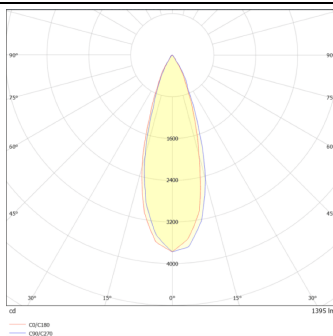

Photometry

Item code	86.OW08.3331.03
Product type	Outdoor
Category	Wall Light
Family	DOWNT
Pictograms	

Product

Real power (W)	18
Real luminous flux (Lm)	1432
Luminous efficiency (Lm/W)	79.56
Beam angle (°)	35
Life time (h)	50000h L70B10
IP	65
Electrical class insulation	Class I
Colour	Grey
Chip Brand	NICHIA
Control gear included	Yes
Control gear	ON-OFF
Colour temperature (K)	3000
Colour consistency (SDCM)	SDCM<3
CRI	80
IK	IK10