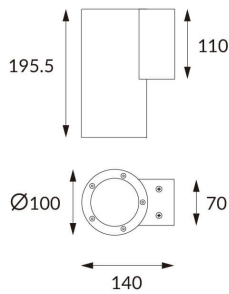

### DOWNT

DOWNT is a wall light with round design emitting light downwards. With a size of Ø100mmx195mm and a power of 18W, has a reflector with 35 degrees beam angle. With a real lumen output of 1432lm, and an efficiency of 79.56lm/W. Is made in Die Cast Aluminium Body, Tempered Glass Cover and has an IP65 and an IK10 degree of protection. ON-OFF driver. Finished in Grey color.

### Photometry

<b>Item code</b>	<b>86.OW08.3331.03</b>
<b>Product type</b>	<b>Outdoor</b>
<b>Category</b>	<b>Wall Light</b>
<b>Family</b>	<b>DOWNT</b>
<b>Pictograms</b>	

### Product

<b>Real power (W)</b>	<b>18</b>
<b>Real luminous flux (Lm)</b>	<b>1432</b>
<b>Luminous efficiency (Lm/W)</b>	<b>79.56</b>
<b>Beam angle (°)</b>	<b>35</b>
<b>Life time (h)</b>	<b>50000h L70B10</b>
<b>IP</b>	<b>65</b>
<b>Electrical class insulation</b>	<b>Class I</b>
<b>Colour</b>	<b>Grey</b>
<b>Chip Brand</b>	<b>NICHIA</b>
<b>Control gear included</b>	<b>Yes</b>
<b>Control gear</b>	<b>ON-OFF</b>
<b>Colour temperature (K)</b>	<b>3000</b>
<b>Colour consistency (SDCM)</b>	<b>SDCM&lt;3</b>
<b>CRI</b>	<b>80</b>
<b>IK</b>	<b>IK10</b>