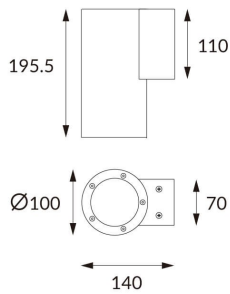

### DOWNT

DOWNT is a wall light with round design emitting light downwards. With a size of Ø100mmx195mm and a power of 18W, has a reflector with 35 degrees beam angle. With a real lumen output of 1432lm, and an efficiency of 79.56lm/W. Is made in Die Cast Aluminium Body, Tempered Glass Cover and has an IP65 and an IK10 degree of protection. DALI driver. Finished in White color.

### Photometry

<b>Item code</b>	<b>86.OW08.3333.01</b>
<b>Product type</b>	<b>Outdoor</b>
<b>Category</b>	<b>Wall Light</b>
<b>Family</b>	<b>DOWNT</b>
<b>Pictograms</b>	

<b>Product</b>	
<b>Real power (W)</b>	<b>18</b>
<b>Real luminous flux (Lm)</b>	<b>1432</b>
<b>Luminous efficiency (Lm/W)</b>	<b>79.56</b>
<b>Beam angle (°)</b>	<b>35</b>
<b>Life time (h)</b>	<b>50000h L70B10</b>
<b>IP</b>	<b>65</b>
<b>Electrical class insulation</b>	<b>Class I</b>
<b>Colour</b>	<b>White</b>
<b>Chip Brand</b>	<b>NICHIA</b>
<b>Control gear included</b>	<b>Yes</b>
<b>Control gear</b>	<b>DALI</b>
<b>Colour temperature (K)</b>	<b>3000</b>
<b>Colour consistency (SDCM)</b>	<b>SDCM&lt;3</b>
<b>CRI</b>	<b>80</b>
<b>IK</b>	<b>IK10</b>