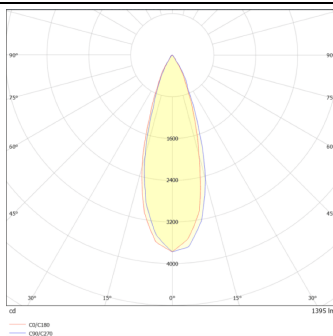

DOWNT

DOWNT is a wall light with round design emitting light downwards. With a size of Ø100mmx195mm and a power of 18W, has a reflector with 35 degrees beam angle. With a real lumen output of 1432lm, and an efficiency of 79.56lm/W. Is made in Die Cast Aluminium Body, Tempered Glass Cover and has an IP65 and an IK10 degree of protection. DALI driver. Finished in White color.

Scheme

Photometry

Item code	86.OW08.3333.01
Product type	Outdoor
Category	Wall Light
Family	DOWNT
Pictograms	

Product

Real power (W)	18
Real luminous flux (Lm)	1432
Luminous efficiency (Lm/W)	79.56
Beam angle (°)	35
Life time (h)	50000h L70B10
IP	65
Electrical class insulation	Class I
Colour	White
Chip Brand	NICHIA
Control gear included	Yes
Control gear	DALI
Colour temperature (K)	3000
Colour consistency (SDCM)	SDCM<3
CRI	80
IK	IK10