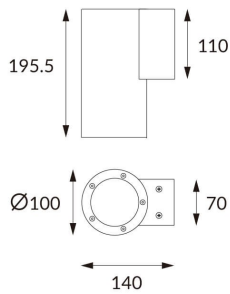

DOWNT

DOWNT is a wall light with round design emitting light downwards. With a size of Ø100mmx195mm and a power of 18W, has a reflector with 35 degrees beam angle. With a real lumen output of 1432lm, and an efficiency of 79.56lm/W. Is made in Die Cast Aluminium Body, Tempered Glass Cover and has an IP65 and an IK10 degree of protection. DALI driver. Finished in White color.

Scheme

Photometry

Item code	86.OW08.3333.01
Product type	Outdoor
Category	Wall Light
Family	DOWNT
Pictograms	

Product	
Real power (W)	18
Real luminous flux (Lm)	1432
Luminous efficiency (Lm/W)	79.56
Beam angle (°)	35
Life time (h)	50000h L70B10
IP	65
Electrical class insulation	Class I
Colour	White
Chip Brand	NICHIA
Control gear included	Yes
Control gear	DALI
Colour temperature (K)	3000
Colour consistency (SDCM)	SDCM<3
CRI	80
IK	IK10