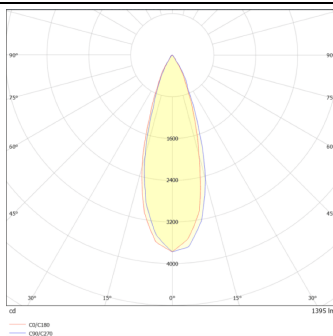

DOWNT

DOWNT is a wall light with round design emitting light downwards. With a size of Ø100mmx195mm and a power of 18W, has a reflector with 35 degrees beam angle. With a real lumen output of 1432lm, and an efficiency of 79.56lm/W. Is made in Die Cast Aluminium Body, Tempered Glass Cover and has an IP65 and an IK10 degree of protection. DALI driver. Finished in White color.

Scheme

Photometry

Item code	86.OW08.3333.01
Product type	Outdoor
Category	Wall Light
Family	DOWNT
Pictograms	

Product	
Real power (W)	18
Real luminous flux (Lm)	1432
Luminous efficiency (Lm/W)	79.56
Beam angle (°)	35
Life time (h)	50000h L70B10
IP	65
Electrical class insulation	Class I
Colour	White
Chip Brand	NICHIA
Control gear included	Yes
Control gear	DALI
Colour temperature (K)	3000
Colour consistency (SDCM)	SDCM<3
CRI	80
IK	IK10