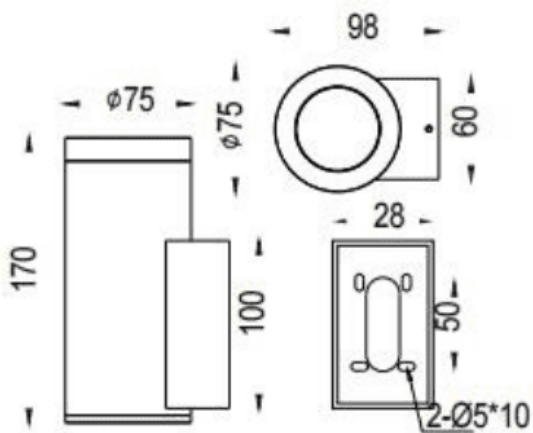

DOWNT

Lavov wall fixture from the family DOWNT with a power of 14.5W and a 36 degrees beam angle. Finished in White colour. Dimensions $\phi 75 \times 98 \times 170 \text{mm}$. With a total lumen output of 1300lm and a luminous efficiency of 89.65lm/W. CCT 3000K. Driver DALI. Made in Die Cast Aluminium Body, Tempered Glass Cover .IP65. IK05

Dimensions

Product dimensions (mm) $\phi 75 \times 98 \times 170 \text{mm}$

Scheme

Photometry

Item code	86.OW08.3333.01
Product type	Outdoor
Category	Wall Light
Family	DOWNT
Pictograms	

Product	
Real power (W)	14.5
Real luminous flux (Lm)	1300
Luminous efficiency (Lm/W)	89.65
Beam angle (°)	36
Life time (h)	50000h L70B10
IP	IP65
Electrical class insulation	Class I
Colour	White
Control gear included	Yes
Control gear	DALI
Light source	LED
Type of LED	COB
Colour temperature (K)	3000
Colour consistency (SDCM)	SDCM3
CRI	80
IK	IK05