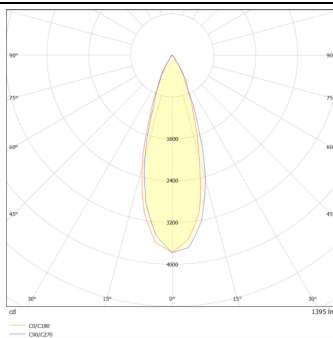

DOWNT

DOWNT is a wall light with round design emitting light downwards. With a size of Ø100mmx195mm and a power of 18W, has a reflector with 35 degrees beam angle. With a real lumen output of 1432lm, and an efficiency of 79.56lm/W. Is made in Die Cast Aluminium Body, Tempered Glass Cover and has an IP65 and an IK10 degree of protection. DALI driver. Finished in White color.

Scheme

Photometry

Item code	86.OW08.3333.01
Product type	Outdoor
Category	Wall Light
Family	DOWNT
Pictograms	

Product

Real power (W)	18
Real luminous flux (Lm)	1432
Luminous efficiency (Lm/W)	79.56
Beam angle (°)	35
Life time (h)	50000h L70B10
IP	65
Electrical class insulation	Class I
Colour	White
Chip Brand	NICHIA
Control gear included	Yes
Control gear	DALI
Colour temperature (K)	3000
Colour consistency (SDCM)	SDCM<3
CRI	80
IK	IK10