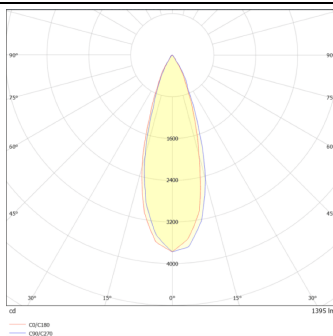

Photometry

Item code	86.OW08.3333.01
Product type	Outdoor
Category	Wall Light
Family	DOWNT
Pictograms	

Product

Real power (W)	18
Real luminous flux (Lm)	1432
Luminous efficiency (Lm/W)	79.56
Beam angle (°)	35
Life time (h)	50000h L70B10
IP	65
Electrical class insulation	Class I
Colour	White
Chip Brand	NICHIA
Control gear included	Yes
Control gear	DALI
Colour temperature (K)	3000
Colour consistency (SDCM)	SDCM<3
CRI	80
IK	IK10