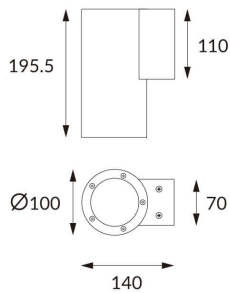

DOWNT

DOWNT is a wall light with round design emitting light downwards. With a size of Ø100mmx195mm and a power of 18W, has a reflector with 35 degrees beam angle. With a real lumen output of 1432lm, and an efficiency of 79.56lm/W. Is made in Die Cast Aluminium Body, Tempered Glass Cover and has an IP65 and an IK10 degree of protection. DALI driver. Finished in White color.

Scheme

Photometry

Item code	86.OW08.3333.01
Product type	Outdoor
Category	Wall Light
Family	DOWNT
Pictograms	

Product

Real power (W)	18
Real luminous flux (Lm)	1432
Luminous efficiency (Lm/W)	79.56
Beam angle (°)	35
Life time (h)	50000h L70B10
IP	65
Electrical class insulation	Class I
Colour	White
Chip Brand	NICHIA
Control gear included	Yes
Control gear	DALI
Colour temperature (K)	3000
Colour consistency (SDCM)	SDCM<3
CRI	80
IK	IK10