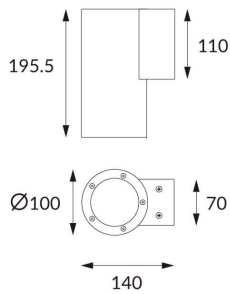

DOWNT

DOWNT is a wall light with round design emitting light downwards. With a size of Ø100mmx195mm and a power of 18W, has a reflector with 35 degrees beam angle. With a real lumen output of 1432lm, and an efficiency of 79.56lm/W. Is made in Die Cast Aluminium Body, Tempered Glass Cover and has an IP65 and an IK10 degree of protection. DALI driver. Finished in White color.

Scheme

Photometry

Item code	86.OW08.3333.01
Product type	Outdoor
Category	Wall Light
Family	DOWNT
Pictograms	

Product

Real power (W)	18
Real luminous flux (Lm)	1432
Luminous efficiency (Lm/W)	79.56
Beam angle (°)	35
Life time (h)	50000h L70B10
IP	65
Electrical class insulation	Class I
Colour	White
Chip Brand	NICHIA
Control gear included	Yes
Control gear	DALI
Colour temperature (K)	3000
Colour consistency (SDCM)	SDCM<3
CRI	80
IK	IK10