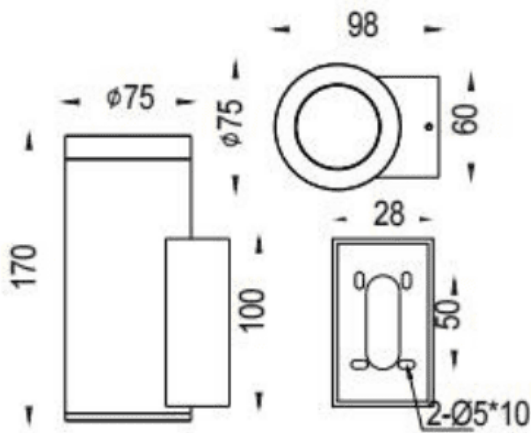

### DOWNT

Lavov wall fixture from the family DOWNT with a power of 14.5W and a 36 degrees beam angle. Finished in White colour. Dimensions  $\phi 75 \times 98 \times 170 \text{mm}$ . With a total lumen output of 1300lm and a luminous efficiency of 89.65lm/W. CCT 3000K. Driver DALI. Made in Die Cast Aluminium Body, Tempered Glass Cover .IP65. IK05

### Dimensions

Product dimensions (mm)  $\phi 75 \times 98 \times 170 \text{mm}$

### Photometry

Item code	86.OW08.3333.01
Product type	Outdoor
Category	Wall Fixtures
Family	DOWNT
Pictograms	

Product	
Real power (W)	14.5
Real luminous flux (Lm)	1300
Luminous efficiency (Lm/W)	89.65
Beam angle (°)	36
Life time (h)	50000h L70B10
IP	IP65
Electrical class insulation	Class I
Colour	White
Control gear included	Yes
Control gear	DALI
Light source	LED
Type of LED	COB
Colour temperature (K)	3000
Colour consistency (SDCM)	SDCM<3
CRI	80
IK	IK05