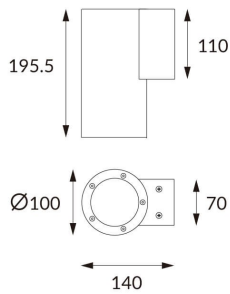

### DOWNT

DOWNT is a wall light with round design emitting light downwards. With a size of Ø100mmx195mm and a power of 18W, has a reflector with 35 degrees beam angle. With a real lumen output of 1432lm, and an efficiency of 79.56lm/W. Is made in Die Cast Aluminium Body, Tempered Glass Cover and has an IP65 and an IK10 degree of protection. DALI driver. Finished in Black color.

### Photometry

<b>Item code</b>	<b>86.OW08.3333.02</b>
<b>Product type</b>	<b>Outdoor</b>
<b>Category</b>	<b>Wall Light</b>
<b>Family</b>	<b>DOWNT</b>
<b>Pictograms</b>	

### Product

<b>Real power (W)</b>	<b>18</b>
<b>Real luminous flux (Lm)</b>	<b>1432</b>
<b>Luminous efficiency (Lm/W)</b>	<b>79.56</b>
<b>Beam angle (°)</b>	<b>35</b>
<b>Life time (h)</b>	<b>50000h L70B10</b>
<b>IP</b>	<b>65</b>
<b>Electrical class insulation</b>	<b>Class I</b>
<b>Colour</b>	<b>Black</b>
<b>Chip Brand</b>	<b>NICHIA</b>
<b>Control gear included</b>	<b>Yes</b>
<b>Control gear</b>	<b>DALI</b>
<b>Colour temperature (K)</b>	<b>3000</b>
<b>Colour consistency (SDCM)</b>	<b>SDCM&lt;3</b>
<b>CRI</b>	<b>80</b>
<b>IK</b>	<b>IK10</b>