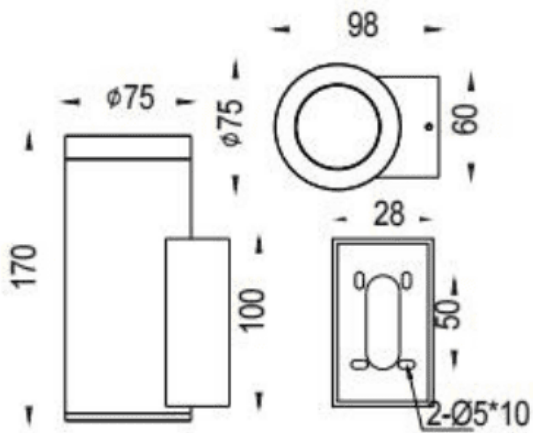

DOWNT

Lavov wall fixture from the family DOWNT with a power of 14.5W and a 36 degrees beam angle. Finished in Black colour. Dimensions $\phi 75 \times 98 \times 170 \text{mm}$. With a total lumen output of 1300lm and a luminous efficiency of 89.65lm/W. CCT 3000K. Driver DALI. Made in Die Cast Aluminium Body, Tempered Glass Cover .IP65. IK05

Dimensions

Product dimensions (mm) $\phi 75 \times 98 \times 170 \text{mm}$

Scheme

Photometry

Item code	86.OW08.3333.02
Product type	Outdoor
Category	Wall Light
Family	DOWNT
Pictograms	

Product	
Real power (W)	14.5
Real luminous flux (Lm)	1300
Luminous efficiency (Lm/W)	89.65
Beam angle (°)	36
Life time (h)	50000h L70B10
IP	IP65
Electrical class insulation	Class I
Colour	Black
Control gear included	Yes
Control gear	DALI
Light source	LED
Type of LED	COB
Colour temperature (K)	3000
Colour consistency (SDCM)	SDCM3
CRI	80
IK	IK05