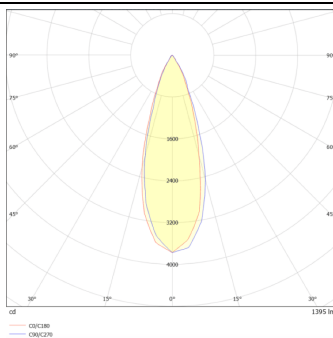

DOWNT

DOWNT is a wall light with round design emitting light downwards. With a size of Ø100mmx195mm and a power of 18W, has a reflector with 35 degrees beam angle. With a real lumen output of 1432lm, and an efficiency of 79.56lm/W. Is made in Die Cast Aluminium Body, Tempered Glass Cover and has an IP65 and an IK10 degree of protection. DALI driver. Finished in Black color.

Scheme

Photometry

Item code	86.OW08.3333.02
Product type	Outdoor
Category	Wall Light
Family	DOWNT
Pictograms	

Product

Real power (W)	18
Real luminous flux (Lm)	1432
Luminous efficiency (Lm/W)	79.56
Beam angle (°)	35
Life time (h)	50000h L70B10
IP	65
Electrical class insulation	Class I
Colour	Black
Chip Brand	NICHIA
Control gear included	Yes
Control gear	DALI
Colour temperature (K)	3000
Colour consistency (SDCM)	SDCM<3
CRI	80
IK	IK10