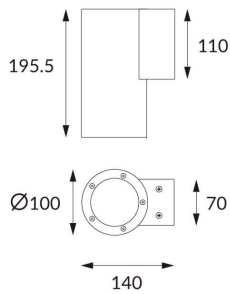

DOWNT

DOWNT is a wall light with round design emitting light downwards. With a size of Ø100mmx195mm and a power of 18W, has a reflector with 35 degrees beam angle. With a real lumen output of 1432lm, and an efficiency of 79.56lm/W. Is made in Die Cast Aluminium Body, Tempered Glass Cover and has an IP65 and an IK10 degree of protection. DALI driver. Finished in Black color.

Scheme

Photometry

Item code	86.OW08.3333.02
Product type	Outdoor
Category	Wall Light
Family	DOWNT
Pictograms	

Product

Real power (W)	18
Real luminous flux (Lm)	1432
Luminous efficiency (Lm/W)	79.56
Beam angle (°)	35
Life time (h)	50000h L70B10
IP	65
Electrical class insulation	Class I
Colour	Black
Chip Brand	NICHIA
Control gear included	Yes
Control gear	DALI
Colour temperature (K)	3000
Colour consistency (SDCM)	SDCM<3
CRI	80
IK	IK10