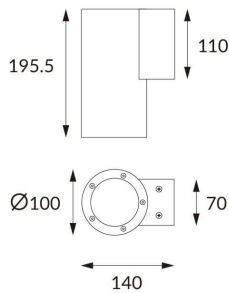

DOWNT

DOWNT is a wall light with round design emitting light downwards. With a size of Ø100mmx195mm and a power of 18W, has a reflector with 35 degrees beam angle. With a real lumen output of 1432lm, and an efficiency of 79.56lm/W. Is made in Die Cast Aluminium Body, Tempered Glass Cover and has an IP65 and an IK10 degree of protection. DALI driver. Finished in Black color.

Scheme

Photometry

Item code	86.OW08.3333.02
Product type	Outdoor
Category	Wall Light
Family	DOWNT
Pictograms	

Product

Real power (W)	18
Real luminous flux (Lm)	1432
Luminous efficiency (Lm/W)	79.56
Beam angle (°)	35
Life time (h)	50000h L70B10
IP	65
Electrical class insulation	Class I
Colour	Black
Chip Brand	NICHIA
Control gear included	Yes
Control gear	DALI
Colour temperature (K)	3000
Colour consistency (SDCM)	SDCM<3
CRI	80
IK	IK10