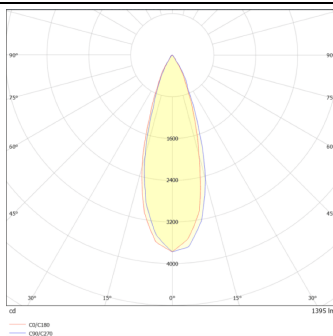

Photometry

Item code	86.OW08.3333.02
Product type	Outdoor
Category	Wall Light
Family	DOWNT
Pictograms	

Product

Real power (W)	18
Real luminous flux (Lm)	1432
Luminous efficiency (Lm/W)	79.56
Beam angle (°)	35
Life time (h)	50000h L70B10
IP	65
Electrical class insulation	Class I
Colour	Black
Chip Brand	NICHIA
Control gear included	Yes
Control gear	DALI
Colour temperature (K)	3000
Colour consistency (SDCM)	SDCM<3
CRI	80
IK	IK10