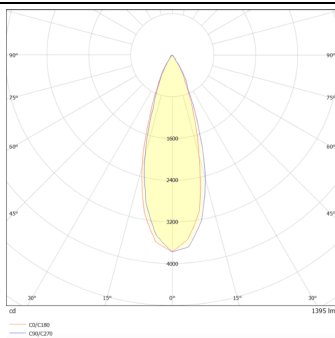

DOWNT

DOWNT is a wall light with round design emitting light downwards. With a size of Ø100mmx195mm and a power of 18W, has a reflector with 35 degrees beam angle. With a real lumen output of 1432lm, and an efficiency of 79.56lm/W. Is made in Die Cast Aluminium Body, Tempered Glass Cover and has an IP65 and an IK10 degree of protection. DALI driver. Finished in Black color.

Scheme

Photometry

Item code	86.OW08.3333.02
Product type	Outdoor
Category	Wall Light
Family	DOWNT
Pictograms	

Product

Real power (W)	18
Real luminous flux (Lm)	1432
Luminous efficiency (Lm/W)	79.56
Beam angle (°)	35
Life time (h)	50000h L70B10
IP	65
Electrical class insulation	Class I
Colour	Black
Chip Brand	NICHIA
Control gear included	Yes
Control gear	DALI
Colour temperature (K)	3000
Colour consistency (SDCM)	SDCM<3
CRI	80
IK	IK10