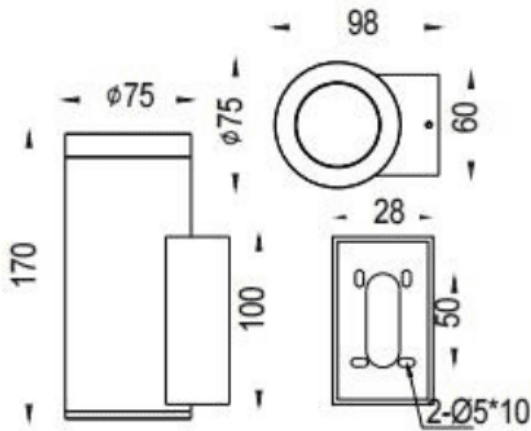

### DOWNT

Lavov wall fixture from the family DOWNT with a power of 14.5W and a 36 degrees beam angle. Finished in Grey colour. Dimensions  $\phi 75 \times 98 \times 170 \text{mm}$ . With a total lumen output of 1300lm and a luminous efficiency of 89.65lm/W. CCT 3000K. Driver DALI. Made in Die Cast Aluminium Body, Tempered Glass Cover .IP65. IK05

### Dimensions

Product dimensions (mm)  $\phi 75 \times 98 \times 170 \text{mm}$

### Photometry

Item code	86.OW08.3333.03
Product type	Outdoor
Category	Wall Light
Family	DOWNT
Pictograms	

Product	
Real power (W)	14.5
Real luminous flux (Lm)	1300
Luminous efficiency (Lm/W)	89.65
Beam angle (°)	36
Life time (h)	50000h L70B10
IP	IP65
Electrical class insulation	Class I
Colour	Grey
Control gear included	Yes
Control gear	DALI
Light source	LED
Type of LED	COB
Colour temperature (K)	3000
Colour consistency (SDCM)	SDCM3
CRI	80
IK	IK05