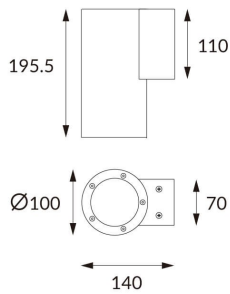

DOWNT

DOWNT is a wall light with round design emitting light downwards. With a size of $\text{Ø}100\text{mm} \times 195\text{mm}$ and a power of 18W, has a reflector with 35 degrees beam angle. With a real lumen output of 1432lm, and an efficiency of 79.56lm/W. Is made in Die Cast Aluminium Body, Tempered Glass Cover and has an IP65 and an IK10 degree of protection. DALI driver. Finished in Grey color.

Scheme

Photometry

Item code	86.OW08.3333.03
Product type	Outdoor
Category	Wall Light
Family	DOWNT
Pictograms	

Product

Real power (W)	18
Real luminous flux (Lm)	1432
Luminous efficiency (Lm/W)	79.56
Beam angle (°)	35
Life time (h)	50000h L70B10
IP	65
Electrical class insulation	Class I
Colour	Grey
Chip Brand	NICHIA
Control gear included	Yes
Control gear	DALI
Colour temperature (K)	3000
Colour consistency (SDCM)	SDCM<3
CRI	80
IK	IK10