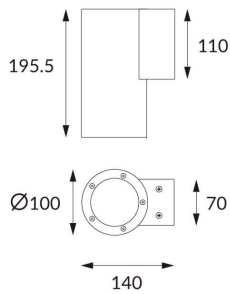

### DOWNT

DOWNT is a wall light with round design emitting light downwards. With a size of  $\text{\O}100\text{mm} \times 195\text{mm}$  and a power of 18W, has a reflector with 35 degrees beam angle. With a real lumen output of 1432lm, and an efficiency of 79.56lm/W. Is made in Die Cast Aluminium Body, Tempered Glass Cover and has an IP65 and an IK10 degree of protection. DALI driver. Finished in Grey color.

### Photometry

|                     |                        |
|---------------------|------------------------|
| <b>Item code</b>    | <b>86.OW08.3333.03</b> |
| <b>Product type</b> | <b>Outdoor</b>         |
| <b>Category</b>     | <b>Wall Light</b>      |
| <b>Family</b>       | <b>DOWNT</b>           |
| <b>Pictograms</b>   |                        |

|                                    |                      |
|------------------------------------|----------------------|
| <b>Product</b>                     |                      |
| <b>Real power (W)</b>              | <b>18</b>            |
| <b>Real luminous flux (Lm)</b>     | <b>1432</b>          |
| <b>Luminous efficiency (Lm/W)</b>  | <b>79.56</b>         |
| <b>Beam angle (°)</b>              | <b>35</b>            |
| <b>Life time (h)</b>               | <b>50000h L70B10</b> |
| <b>IP</b>                          | <b>65</b>            |
| <b>Electrical class insulation</b> | <b>Class I</b>       |
| <b>Colour</b>                      | <b>Grey</b>          |
| <b>Chip Brand</b>                  | <b>NICHIA</b>        |
| <b>Control gear included</b>       | <b>Yes</b>           |
| <b>Control gear</b>                | <b>DALI</b>          |
| <b>Colour temperature (K)</b>      | <b>3000</b>          |
| <b>Colour consistency (SDCM)</b>   | <b>SDCM&lt;3</b>     |
| <b>CRI</b>                         | <b>80</b>            |
| <b>IK</b>                          | <b>IK10</b>          |