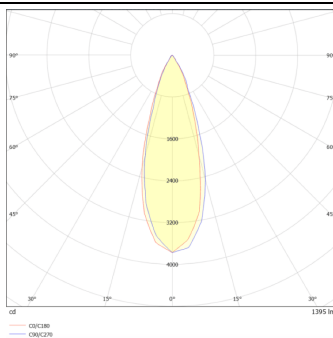

DOWNT

DOWNT is a wall light with round design emitting light downwards. With a size of Ø100mmx195mm and a power of 18W, has a reflector with 35 degrees beam angle. With a real lumen output of 1432lm, and an efficiency of 79.56lm/W. Is made in Die Cast Aluminium Body, Tempered Glass Cover and has an IP65 and an IK10 degree of protection. DALI driver. Finished in Grey color.

Scheme

Photometry

Item code	86.OW08.3333.03
Product type	Outdoor
Category	Wall Light
Family	DOWNT
Pictograms	

Product

Real power (W)	18
Real luminous flux (Lm)	1432
Luminous efficiency (Lm/W)	79.56
Beam angle (°)	35
Life time (h)	50000h L70B10
IP	65
Electrical class insulation	Class I
Colour	Grey
Chip Brand	NICHIA
Control gear included	Yes
Control gear	DALI
Colour temperature (K)	3000
Colour consistency (SDCM)	SDCM<3
CRI	80
IK	IK10