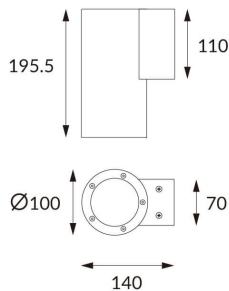

DOWNT

DOWNT is a wall light with round design emitting light downwards. With a size of Ø100mmx195mm and a power of 18W, has a reflector with 35 degrees beam angle. With a real lumen output of 1432lm, and an efficiency of 79.56lm/W. Is made in Die Cast Aluminium Body, Tempered Glass Cover and has an IP65 and an IK10 degree of protection. DALI driver. Finished in Grey color.

Scheme

Photometry

Item code	86.OW08.3333.03
Product type	Outdoor
Category	Wall Light
Family	DOWNT
Pictograms	

Product

Real power (W)	18
Real luminous flux (Lm)	1432
Luminous efficiency (Lm/W)	79.56
Beam angle (°)	35
Life time (h)	50000h L70B10
IP	65
Electrical class insulation	Class I
Colour	Grey
Chip Brand	NICHIA
Control gear included	Yes
Control gear	DALI
Colour temperature (K)	3000
Colour consistency (SDCM)	SDCM<3
CRI	80
IK	IK10