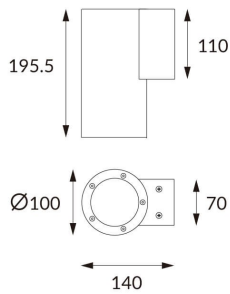

DOWNT

DOWNT is a wall light with round design emitting light downwards. With a size of Ø100mmx195mm and a power of 18W, has a reflector with 35 degrees beam angle. With a real lumen output of 1432lm, and an efficiency of 79.56lm/W. Is made in Die Cast Aluminium Body, Tempered Glass Cover and has an IP65 and an IK10 degree of protection. DALI driver. Finished in Grey color.

Scheme

Photometry

Item code	86.OW08.3333.03
Product type	Outdoor
Category	Wall Light
Family	DOWNT
Pictograms	

Product

Real power (W)	18
Real luminous flux (Lm)	1432
Luminous efficiency (Lm/W)	79.56
Beam angle (°)	35
Life time (h)	50000h L70B10
IP	65
Electrical class insulation	Class I
Colour	Grey
Chip Brand	NICHIA
Control gear included	Yes
Control gear	DALI
Colour temperature (K)	3000
Colour consistency (SDCM)	SDCM<3
CRI	80
IK	IK10