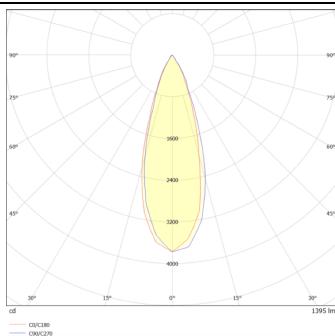

DOWNT

DOWNT is a wall light with round design emitting light downwards. With a size of Ø100mmx195mm and a power of 18W, has a reflector with 35 degrees beam angle. With a real lumen output of 1432lm, and an efficiency of 79.56lm/W. Is made in Die Cast Aluminium Body, Tempered Glass Cover and has an IP65 and an IK10 degree of protection. DALI driver. Finished in Grey color.

Scheme

Photometry

Item code	86.OW08.3333.03
Product type	Outdoor
Category	Wall Light
Family	DOWNT
Pictograms	

Product

Real power (W)	18
Real luminous flux (Lm)	1432
Luminous efficiency (Lm/W)	79.56
Beam angle (°)	35
Life time (h)	50000h L70B10
IP	65
Electrical class insulation	Class I
Colour	Grey
Chip Brand	NICHIA
Control gear included	Yes
Control gear	DALI
Colour temperature (K)	3000
Colour consistency (SDCM)	SDCM<3
CRI	80
IK	IK10