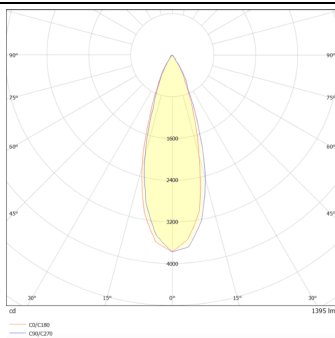

Photometry

Item code	86.OW08.3333.03
Product type	Outdoor
Category	Wall Light
Family	DOWNT
Pictograms	

Product	
Real power (W)	18
Real luminous flux (Lm)	1432
Luminous efficiency (Lm/W)	79.56
Beam angle (°)	35
Life time (h)	50000h L70B10
IP	65
Electrical class insulation	Class I
Colour	Grey
Chip Brand	NICHIA
Control gear included	Yes
Control gear	DALI
Colour temperature (K)	3000
Colour consistency (SDCM)	SDCM<3
CRI	80
IK	IK10