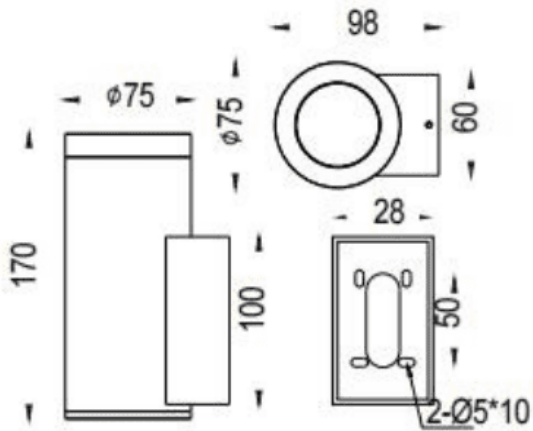

DOWNT

Lavov wall fixture from the family DOWNT with a power of 14.5W and a 60 degrees beam angle. Finished in White colour. Dimensions $\phi 75 \times 98 \times 170 \text{mm}$. With a total lumen output of 1300lm and a luminous efficiency of 89.65lm/W. CCT 3000K. Driver ON-OFF. Made in Die Cast Aluminium Body, Tempered Glass Cover .IP65. IK05

Dimensions

Product dimensions (mm) $\phi 75 \times 98 \times 170 \text{mm}$

Scheme

Photometry

Item code	86.OW08.3341.01
Product type	Outdoor
Category	Wall Light
Family	DOWNT
Pictograms	

Product	
Real power (W)	14.5
Real luminous flux (Lm)	1300
Luminous efficiency (Lm/W)	89.65
Beam angle (°)	60
Life time (h)	50000h L70B10
IP	IP65
Electrical class insulation	Class I
Colour	White
Control gear included	Yes
Control gear	ON-OFF
Light source	LED
Type of LED	COB
Colour temperature (K)	3000
Colour consistency (SDCM)	SDCM3
CRI	80
IK	IK05