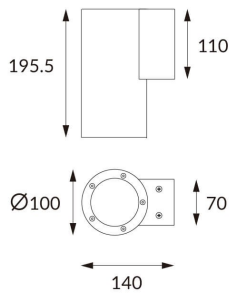

DOWNT

DOWNT is a wall light with round design emitting light downwards. With a size of Ø100mmx195mm and a power of 18W, has a reflector with 55 degrees beam angle. With a real lumen output of 1432lm, and an efficiency of 79.56lm/W. Is made in Die Cast Aluminium Body, Tempered Glass Cover and has an IP65 and an IK10 degree of protection. ON-OFF driver. Finished in White color.

Item code 86.OW08.3341.01

Product type Outdoor

Category Wall Light

Family DOWNT

Pictograms

Scheme

Photometry

Product

Real power (W) 18

Real luminous flux (Lm) 1432

Luminous efficiency (Lm/W) 79.56

Beam angle (°) 55

Life time (h) 50000h L70B10

IP 65

Electrical class insulation Class I

Colour White