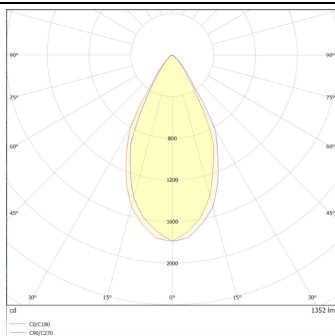

### DOWNT

DOWNT is a wall light with round design emitting light downwards. With a size of Ø100mmx195mm and a power of 18W, has a reflector with 55 degrees beam angle. With a real lumen output of 1432lm, and an efficiency of 79.56lm/W. Is made in Die Cast Aluminium Body, Tempered Glass Cover and has an IP65 and an IK10 degree of protection. ON-OFF driver. Finished in White color.

### Photometry