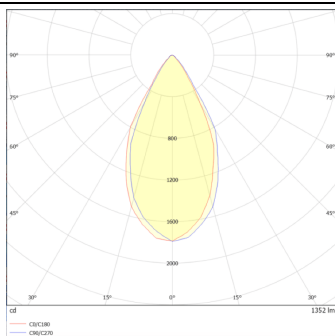

DOWNT

DOWNT is a wall light with round design emitting light downwards. With a size of Ø100mmx195mm and a power of 18W, has a reflector with 55 degrees beam angle. With a real lumen output of 1432lm, and an efficiency of 79.56lm/W. Is made in Die Cast Aluminium Body, Tempered Glass Cover and has an IP65 and an IK10 degree of protection. ON-OFF driver. Finished in White color.

Scheme

Photometry

Item code	86.OW08.3341.01
Product type	Outdoor
Category	Wall Light
Family	DOWNT
Pictograms	

Product

Real power (W)	18
Real luminous flux (Lm)	1432
Luminous efficiency (Lm/W)	79.56
Beam angle (°)	55
Life time (h)	50000h L70B10
IP	65
Electrical class insulation	Class I
Colour	White
Chip Brand	NICHIA
Control gear included	Yes
Control gear	ON-OFF
Colour temperature (K)	3000
Colour consistency (SDCM)	SDCM<3
CRI	80
IK	IK10