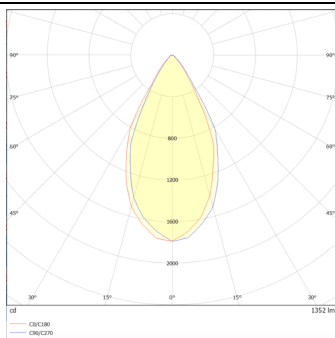

### DOWNT

DOWNT is a wall light with round design emitting light downwards. With a size of Ø100mmx195mm and a power of 18W, has a reflector with 55 degrees beam angle. With a real lumen output of 1432lm, and an efficiency of 79.56lm/W. Is made in Die Cast Aluminium Body, Tempered Glass Cover and has an IP65 and an IK10 degree of protection. ON-OFF driver. Finished in White color.

### Scheme

### Photometry