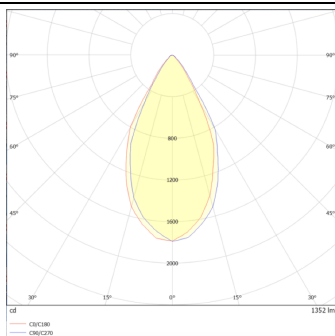

Photometry

Product

Real power (W) 18

Real luminous flux (Lm) 1432

Luminous efficiency (Lm/W) 79.56

Beam angle (°) 55

Life time (h) 50000h L70B10

IP 65

Electrical class insulation Class I

Colour White

Chip Brand NICHIA

Control gear included Yes

Control gear ON-OFF

Colour temperature (K) 3000

Colour consistency (SDCM) SDCM<3

CRI 80

IK IK10