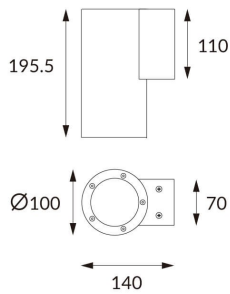

DOWNT

DOWNT is a wall light with round design emitting light downwards. With a size of Ø100mmx195mm and a power of 18W, has a reflector with 55 degrees beam angle. With a real lumen output of 1432lm, and an efficiency of 79.56lm/W. Is made in Die Cast Aluminium Body, Tempered Glass Cover and has an IP65 and an IK10 degree of protection. ON-OFF driver. Finished in White color.

Item code 86.OW08.3341.01

Product type Outdoor

Category Wall Light

Family DOWNT

Pictograms

Scheme

Photometry

Product

Real power (W) 18

Real luminous flux (Lm) 1432

Luminous efficiency (Lm/W) 79.56

Beam angle (°) 55

Life time (h) 50000h L70B10

IP 65

Electrical class insulation Class I

Colour White

Chip Brand NICHIA

Control gear included Yes

Control gear ON-OFF

Colour temperature (K) 3000

Colour consistency (SDCM) SDCM<3

CRI 80

IK IK10