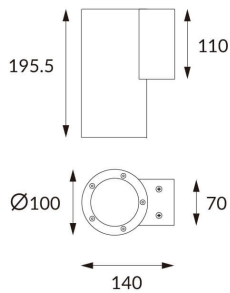

DOWNT

DOWNT is a wall light with round design emitting light downwards. With a size of Ø100mmx195mm and a power of 18W, has a reflector with 55 degrees beam angle. With a real lumen output of 1432lm, and an efficiency of 79.56lm/W. Is made in Die Cast Aluminium Body, Tempered Glass Cover and has an IP65 and an IK10 degree of protection. ON-OFF driver. Finished in White color.

Item code 86.OW08.3341.01

Product type Outdoor

Category Wall Light

Family DOWNT

Pictograms

Scheme

Photometry

Product

Real power (W) 18

Real luminous flux (Lm) 1432

Luminous efficiency (Lm/W) 79.56

Beam angle (°) 55

Life time (h) 50000h L70B10

IP 65

Electrical class insulation Class I

Colour White

Chip Brand NICHIA

Control gear included Yes

Control gear ON-OFF

Colour temperature (K) 3000

Colour consistency (SDCM) SDCM<3

CRI 80

IK IK10