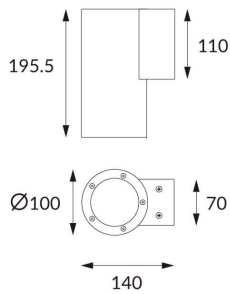

DOWNT

DOWNT is a wall light with round design emitting light downwards. With a size of Ø100mmx195mm and a power of 18W, has a reflector with 55 degrees beam angle. With a real lumen output of 1432lm, and an efficiency of 79.56lm/W. Is made in Die Cast Aluminium Body, Tempered Glass Cover and has an IP65 and an IK10 degree of protection. ON-OFF driver. Finished in White color.

Scheme

Photometry

Item code	86.OW08.3341.01
Product type	Outdoor
Category	Wall Light
Family	DOWNT
Pictograms	

Product

Real power (W)	18
Real luminous flux (Lm)	1432
Luminous efficiency (Lm/W)	79.56
Beam angle (°)	55
Life time (h)	50000h L70B10
IP	65
Electrical class insulation	Class I
Colour	White
Chip Brand	NICHIA
Control gear included	Yes
Control gear	ON-OFF
Colour temperature (K)	3000
Colour consistency (SDCM)	SDCM<3
CRI	80
IK	IK10