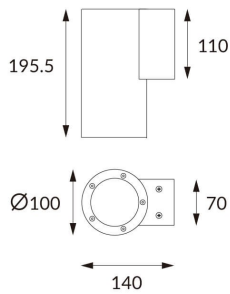

DOWNT

DOWNT is a wall light with round design emitting light downwards. With a size of Ø100mmx195mm and a power of 18W, has a reflector with 55 degrees beam angle. With a real lumen output of 1432lm, and an efficiency of 79.56lm/W. Is made in Die Cast Aluminium Body, Tempered Glass Cover and has an IP65 and an IK10 degree of protection. ON-OFF driver. Finished in Black color.

Scheme

Photometry

Item code	86.OW08.3341.02
Product type	Outdoor
Category	Wall Light
Family	DOWNT
Pictograms	

Product

Real power (W)	18
Real luminous flux (Lm)	1432
Luminous efficiency (Lm/W)	79.56
Beam angle (°)	55
Life time (h)	50000h L70B10
IP	65
Electrical class insulation	Class I
Colour	Black
Chip Brand	NICHIA
Control gear included	Yes
Control gear	ON-OFF
Colour temperature (K)	3000
Colour consistency (SDCM)	SDCM<3
CRI	80
IK	IK10