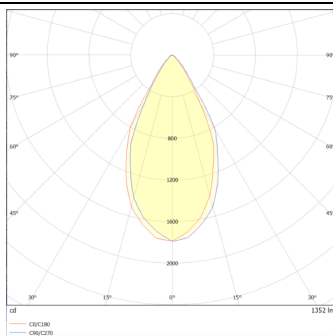

DOWNT

DOWNT is a wall light with round design emitting light downwards. With a size of Ø100mmx195mm and a power of 18W, has a reflector with 55 degrees beam angle. With a real lumen output of 1432lm, and an efficiency of 79.56lm/W. Is made in Die Cast Aluminium Body, Tempered Glass Cover and has an IP65 and an IK10 degree of protection. ON-OFF driver. Finished in Black color.

Scheme

Photometry

Item code	86.OW08.3341.02
Product type	Outdoor
Category	Wall Light
Family	DOWNT
Pictograms	

Product

Real power (W)	18
Real luminous flux (Lm)	1432
Luminous efficiency (Lm/W)	79.56
Beam angle (°)	55
Life time (h)	50000h L70B10
IP	65
Electrical class insulation	Class I
Colour	Black
Chip Brand	NICHIA
Control gear included	Yes
Control gear	ON-OFF
Colour temperature (K)	3000
Colour consistency (SDCM)	SDCM<3
CRI	80
IK	IK10