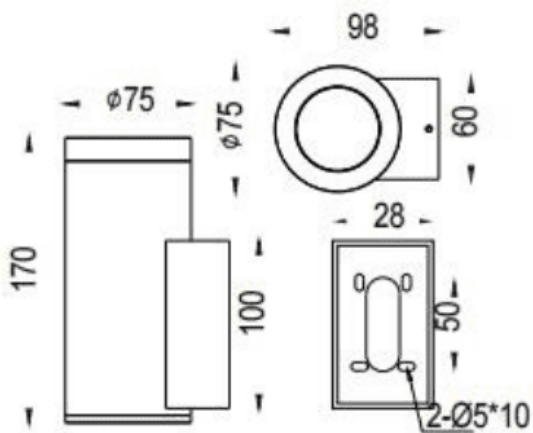

DOWNT

Lavov wall fixture from the family DOWNT with a power of 14.5W and a 60 degrees beam angle. Finished in Black colour. Dimensions $\phi 75 \times 98 \times 170 \text{mm}$. With a total lumen output of 1300lm and a luminous efficiency of 89.65lm/W. CCT 3000K. Driver ON-OFF. Made in Die Cast Aluminium Body, Tempered Glass Cover .IP65. IK05

Dimensions

Product dimensions (mm) $\phi 75 \times 98 \times 170 \text{mm}$

Scheme

Photometry

Item code	86.OW08.3341.02
Product type	Outdoor
Category	Wall Light
Family	DOWNT
Pictograms	

Product	
Real power (W)	14.5
Real luminous flux (Lm)	1300
Luminous efficiency (Lm/W)	89.65
Beam angle (°)	60
Life time (h)	50000h L70B10
IP	IP65
Electrical class insulation	Class I
Colour	Black
Control gear included	Yes
Control gear	ON-OFF
Light source	LED
Type of LED	COB
Colour temperature (K)	3000
Colour consistency (SDCM)	SDCM3
CRI	80
IK	IK05