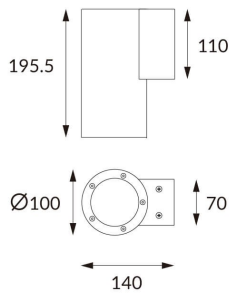

DOWNT

DOWNT is a wall light with round design emitting light downwards. With a size of Ø100mmx195mm and a power of 18W, has a reflector with 55 degrees beam angle. With a real lumen output of 1432lm, and an efficiency of 79.56lm/W. Is made in Die Cast Aluminium Body, Tempered Glass Cover and has an IP65 and an IK10 degree of protection. ON-OFF driver. Finished in Black color.

Scheme

Photometry

Item code	86.OW08.3341.02
Product type	Outdoor
Category	Wall Light
Family	DOWNT
Pictograms	

Product

Real power (W)	18
Real luminous flux (Lm)	1432
Luminous efficiency (Lm/W)	79.56
Beam angle (°)	55
Life time (h)	50000h L70B10
IP	65
Electrical class insulation	Class I
Colour	Black
Chip Brand	NICHIA
Control gear included	Yes
Control gear	ON-OFF
Colour temperature (K)	3000
Colour consistency (SDCM)	SDCM<3
CRI	80
IK	IK10