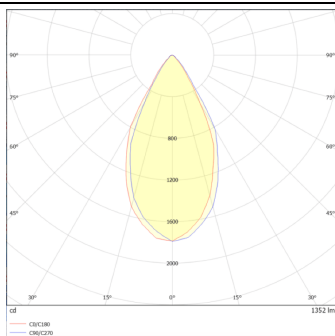

DOWNT

DOWNT is a wall light with round design emitting light downwards. With a size of Ø100mmx195mm and a power of 18W, has a reflector with 55 degrees beam angle. With a real lumen output of 1432lm, and an efficiency of 79.56lm/W. Is made in Die Cast Aluminium Body, Tempered Glass Cover and has an IP65 and an IK10 degree of protection. ON-OFF driver. Finished in Black color.

Scheme

Photometry

Item code	86.OW08.3341.02
Product type	Outdoor
Category	Wall Light
Family	DOWNT
Pictograms	

Product

Real power (W)	18
Real luminous flux (Lm)	1432
Luminous efficiency (Lm/W)	79.56
Beam angle (°)	55
Life time (h)	50000h L70B10
IP	65
Electrical class insulation	Class I
Colour	Black
Chip Brand	NICHIA
Control gear included	Yes
Control gear	ON-OFF
Colour temperature (K)	3000
Colour consistency (SDCM)	SDCM<3
CRI	80
IK	IK10