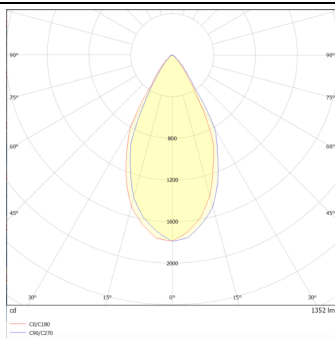

DOWNT

DOWNT is a wall light with round design emitting light downwards. With a size of Ø100mmx195mm and a power of 18W, has a reflector with 55 degrees beam angle. With a real lumen output of 1432lm, and an efficiency of 79.56lm/W. Is made in Die Cast Aluminium Body, Tempered Glass Cover and has an IP65 and an IK10 degree of protection. ON-OFF driver. Finished in Black color.

Scheme

Photometry

Item code	86.OW08.3341.02
Product type	Outdoor
Category	Wall Light
Family	DOWNT
Pictograms	

Product

Real power (W)	18
Real luminous flux (Lm)	1432
Luminous efficiency (Lm/W)	79.56
Beam angle (°)	55
Life time (h)	50000h L70B10
IP	65
Electrical class insulation	Class I
Colour	Black
Chip Brand	NICHIA
Control gear included	Yes
Control gear	ON-OFF
Colour temperature (K)	3000
Colour consistency (SDCM)	SDCM<3
CRI	80
IK	IK10