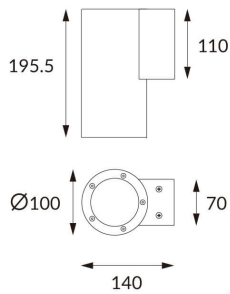

DOWNT

DOWNT is a wall light with round design emitting light downwards. With a size of Ø100mmx195mm and a power of 18W, has a reflector with 55 degrees beam angle. With a real lumen output of 1432lm, and an efficiency of 79.56lm/W. Is made in Die Cast Aluminium Body, Tempered Glass Cover and has an IP65 and an IK10 degree of protection. ON-OFF driver. Finished in Grey color.

Item code 86.OW08.3341.03

Product type Outdoor

Category Wall Light

Family DOWNT

Pictograms

Scheme

Photometry

Product

Real power (W) 18

Real luminous flux (Lm) 1432

Luminous efficiency (Lm/W) 79.56

Beam angle (°) 55

Life time (h) 50000h L70B10

IP 65

Electrical class insulation Class I

Colour Grey