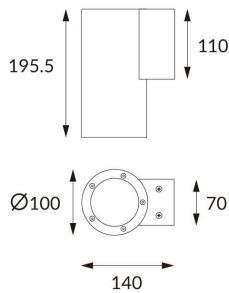

DOWNT

DOWNT is a wall light with round design emitting light downwards. With a size of Ø100mmx195mm and a power of 18W, has a reflector with 55 degrees beam angle. With a real lumen output of 1432lm, and an efficiency of 79.56lm/W. Is made in Die Cast Aluminium Body, Tempered Glass Cover and has an IP65 and an IK10 degree of protection. ON-OFF driver. Finished in Grey color.

Scheme

Photometry

Item code	86.OW08.3341.03
Product type	Outdoor
Category	Wall Light
Family	DOWNT
Pictograms	

Product

Real power (W)	18
Real luminous flux (Lm)	1432
Luminous efficiency (Lm/W)	79.56
Beam angle (°)	55
Life time (h)	50000h L70B10
IP	65
Electrical class insulation	Class I
Colour	Grey
Chip Brand	NICHIA
Control gear included	Yes
Control gear	ON-OFF
Colour temperature (K)	3000
Colour consistency (SDCM)	SDCM<3
CRI	80
IK	IK10