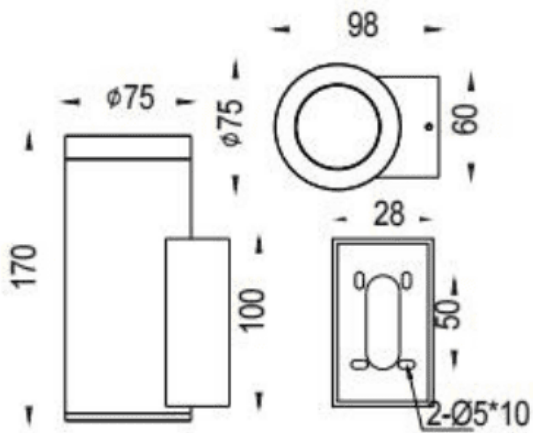

DOWNT

Lavov wall fixture from the family DOWNT with a power of 14.5W and a 60 degrees beam angle. Finished in Grey colour. Dimensions $\phi 75 \times 98 \times 170 \text{mm}$. With a total lumen output of 1300lm and a luminous efficiency of 89.65lm/W. CCT 3000K. Driver ON-OFF. Made in Die Cast Aluminium Body, Tempered Glass Cover .IP65. IK05

Dimensions

Product dimensions (mm) $\phi 75 \times 98 \times 170 \text{mm}$

Scheme

Photometry

Item code	86.OW08.3341.03
Product type	Outdoor
Category	Wall Light
Family	DOWNT
Pictograms	

Product	
Real power (W)	14.5
Real luminous flux (Lm)	1300
Luminous efficiency (Lm/W)	89.65
Beam angle (°)	60
Life time (h)	50000h L70B10
IP	IP65
Electrical class insulation	Class I
Colour	Grey
Control gear included	Yes
Control gear	ON-OFF
Light source	LED
Type of LED	COB
Colour temperature (K)	3000
Colour consistency (SDCM)	SDCM3
CRI	80
IK	IK05