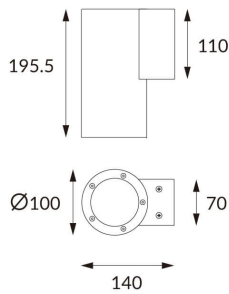

DOWNT

DOWNT is a wall light with round design emitting light downwards. With a size of Ø100mmx195mm and a power of 18W, has a reflector with 55 degrees beam angle. With a real lumen output of 1432lm, and an efficiency of 79.56lm/W. Is made in Die Cast Aluminium Body, Tempered Glass Cover and has an IP65 and an IK10 degree of protection. ON-OFF driver. Finished in Grey color.

Scheme

Photometry

Item code	86.OW08.3341.03
Product type	Outdoor
Category	Wall Light
Family	DOWNT
Pictograms	

Product	
Real power (W)	18
Real luminous flux (Lm)	1432
Luminous efficiency (Lm/W)	79.56
Beam angle (°)	55
Life time (h)	50000h L70B10
IP	65
Electrical class insulation	Class I
Colour	Grey
Chip Brand	NICHIA
Control gear included	Yes
Control gear	ON-OFF
Colour temperature (K)	3000
Colour consistency (SDCM)	SDCM<3
CRI	80
IK	IK10