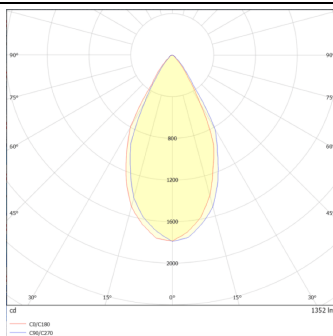

DOWNT

DOWNT is a wall light with round design emitting light downwards. With a size of Ø100mmx195mm and a power of 18W, has a reflector with 55 degrees beam angle. With a real lumen output of 1432lm, and an efficiency of 79.56lm/W. Is made in Die Cast Aluminium Body, Tempered Glass Cover and has an IP65 and an IK10 degree of protection. ON-OFF driver. Finished in Grey color.

Scheme

Photometry

Item code	86.OW08.3341.03
Product type	Outdoor
Category	Wall Light
Family	DOWNT
Pictograms	

Product

Real power (W)	18
Real luminous flux (Lm)	1432
Luminous efficiency (Lm/W)	79.56
Beam angle (°)	55
Life time (h)	50000h L70B10
IP	65
Electrical class insulation	Class I
Colour	Grey
Chip Brand	NICHIA
Control gear included	Yes
Control gear	ON-OFF
Colour temperature (K)	3000
Colour consistency (SDCM)	SDCM<3
CRI	80
IK	IK10