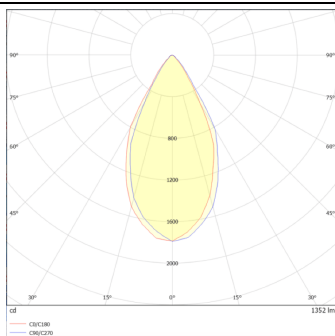

Photometry

Product

Real power (W) 18

Real luminous flux (Lm) 1432

Luminous efficiency (Lm/W) 79.56

Beam angle (°) 55

Life time (h) 50000h L70B10

IP 65

Electrical class insulation Class I

Colour Grey

Chip Brand NICHIA

Control gear included Yes

Control gear ON-OFF

Colour temperature (K) 3000

Colour consistency (SDCM) SDCM<3

CRI 80

IK IK10