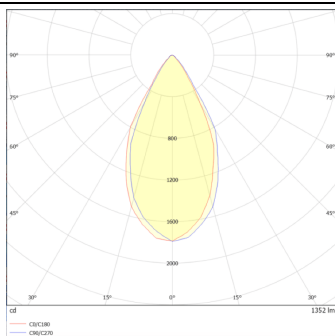

DOWNT

DOWNT is a wall light with round design emitting light downwards. With a size of Ø100mmx195mm and a power of 18W, has a reflector with 55 degrees beam angle. With a real lumen output of 1432lm, and an efficiency of 79.56lm/W. Is made in Die Cast Aluminium Body, Tempered Glass Cover and has an IP65 and an IK10 degree of protection. ON-OFF driver. Finished in Grey color.

Scheme

Photometry

Item code	86.OW08.3341.03
Product type	Outdoor
Category	Wall Light
Family	DOWNT
Pictograms	

Product	
Real power (W)	18
Real luminous flux (Lm)	1432
Luminous efficiency (Lm/W)	79.56
Beam angle (°)	55
Life time (h)	50000h L70B10
IP	65
Electrical class insulation	Class I
Colour	Grey
Chip Brand	NICHIA
Control gear included	Yes
Control gear	ON-OFF
Colour temperature (K)	3000
Colour consistency (SDCM)	SDCM<3
CRI	80
IK	IK10