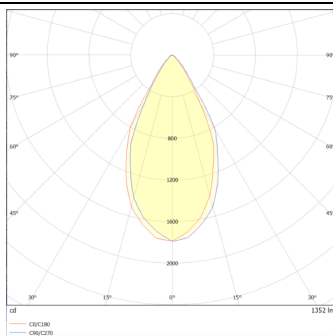

Photometry

Item code	86.OW08.3343.01
Product type	Outdoor
Category	Wall Light
Family	DOWNT
Pictograms	

Product

Real power (W)	18
Real luminous flux (Lm)	1432
Luminous efficiency (Lm/W)	79.56
Beam angle (°)	55
Life time (h)	50000h L70B10
IP	65
Electrical class insulation	Class I
Colour	White
Chip Brand	NICHIA
Control gear included	Yes
Control gear	DALI
Colour temperature (K)	3000
Colour consistency (SDCM)	SDCM<3
CRI	80
IK	IK10