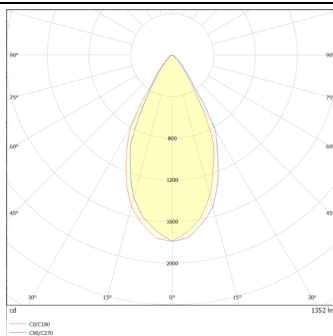

### DOWNT

DOWNT is a wall light with round design emitting light downwards. With a size of Ø100mmx195mm and a power of 18W, has a reflector with 55 degrees beam angle. With a real lumen output of 1432lm, and an efficiency of 79.56lm/W. Is made in Die Cast Aluminium Body, Tempered Glass Cover and has an IP65 and an IK10 degree of protection. DALI driver. Finished in White color.

### Photometry

<b>Item code</b>	<b>86.OW08.3343.01</b>
<b>Product type</b>	<b>Outdoor</b>
<b>Category</b>	<b>Wall Light</b>
<b>Family</b>	<b>DOWNT</b>
<b>Pictograms</b>	

<b>Product</b>	
<b>Real power (W)</b>	<b>18</b>
<b>Real luminous flux (Lm)</b>	<b>1432</b>
<b>Luminous efficiency (Lm/W)</b>	<b>79.56</b>
<b>Beam angle (°)</b>	<b>55</b>
<b>Life time (h)</b>	<b>50000h L70B10</b>
<b>IP</b>	<b>65</b>
<b>Electrical class insulation</b>	<b>Class I</b>
<b>Colour</b>	<b>White</b>
<b>Chip Brand</b>	<b>NICHIA</b>
<b>Control gear included</b>	<b>Yes</b>
<b>Control gear</b>	<b>DALI</b>
<b>Colour temperature (K)</b>	<b>3000</b>
<b>Colour consistency (SDCM)</b>	<b>SDCM&lt;3</b>
<b>CRI</b>	<b>80</b>
<b>IK</b>	<b>IK10</b>