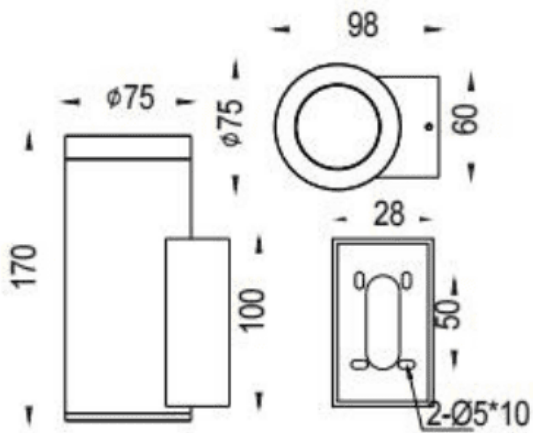

### DOWNT

Lavov wall fixture from the family DOWNT with a power of 14.5W and a 60 degrees beam angle. Finished in White colour. Dimensions  $\phi 75 \times 98 \times 170 \text{mm}$ . With a total lumen output of 1300lm and a luminous efficiency of 89.65lm/W. CCT 3000K. Driver DALI. Made in Die Cast Aluminium Body, Tempered Glass Cover .IP65. IK05

### Dimensions

Product dimensions (mm)  $\phi 75 \times 98 \times 170 \text{mm}$

### Photometry

Item code	86.OW08.3343.01
Product type	Outdoor
Category	Wall Light
Family	DOWNT
Pictograms	

Product	
Real power (W)	14.5
Real luminous flux (Lm)	1300
Luminous efficiency (Lm/W)	89.65
Beam angle (°)	60
Life time (h)	50000h L70B10
IP	IP65
Electrical class insulation	Class I
Colour	White
Control gear included	Yes
Control gear	DALI
Light source	LED
Type of LED	COB
Colour temperature (K)	3000
Colour consistency (SDCM)	SDCM3
CRI	80
IK	IK05