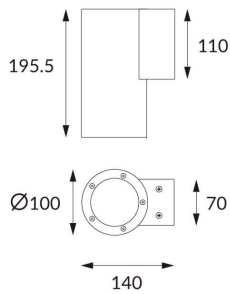

### DOWNT

DOWNT is a wall light with round design emitting light downwards. With a size of Ø100mmx195mm and a power of 18W, has a reflector with 55 degrees beam angle. With a real lumen output of 1432lm, and an efficiency of 79.56lm/W. Is made in Die Cast Aluminium Body, Tempered Glass Cover and has an IP65 and an IK10 degree of protection. DALI driver. Finished in White color.

### Photometry

<b>Item code</b>	<b>86.OW08.3343.01</b>
<b>Product type</b>	<b>Outdoor</b>
<b>Category</b>	<b>Wall Light</b>
<b>Family</b>	<b>DOWNT</b>
<b>Pictograms</b>	

<b>Product</b>	
<b>Real power (W)</b>	<b>18</b>
<b>Real luminous flux (Lm)</b>	<b>1432</b>
<b>Luminous efficiency (Lm/W)</b>	<b>79.56</b>
<b>Beam angle (°)</b>	<b>55</b>
<b>Life time (h)</b>	<b>50000h L70B10</b>
<b>IP</b>	<b>65</b>
<b>Electrical class insulation</b>	<b>Class I</b>
<b>Colour</b>	<b>White</b>
<b>Chip Brand</b>	<b>NICHIA</b>
<b>Control gear included</b>	<b>Yes</b>
<b>Control gear</b>	<b>DALI</b>
<b>Colour temperature (K)</b>	<b>3000</b>
<b>Colour consistency (SDCM)</b>	<b>SDCM&lt;3</b>
<b>CRI</b>	<b>80</b>
<b>IK</b>	<b>IK10</b>