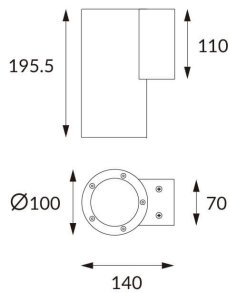

DOWNT

DOWNT is a wall light with round design emitting light downwards. With a size of Ø100mmx195mm and a power of 18W, has a reflector with 55 degrees beam angle. With a real lumen output of 1432lm, and an efficiency of 79.56lm/W. Is made in Die Cast Aluminium Body, Tempered Glass Cover and has an IP65 and an IK10 degree of protection. DALI driver. Finished in White color.

Scheme

Photometry

Item code	86.OW08.3343.01
Product type	Outdoor
Category	Wall Light
Family	DOWNT
Pictograms	

Product

Real power (W)	18
Real luminous flux (Lm)	1432
Luminous efficiency (Lm/W)	79.56
Beam angle (°)	55
Life time (h)	50000h L70B10
IP	65
Electrical class insulation	Class I
Colour	White
Chip Brand	NICHIA
Control gear included	Yes
Control gear	DALI
Colour temperature (K)	3000
Colour consistency (SDCM)	SDCM<3
CRI	80
IK	IK10