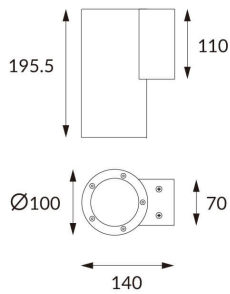

### DOWNT

DOWNT is a wall light with round design emitting light downwards. With a size of Ø100mmx195mm and a power of 18W, has a reflector with 55 degrees beam angle. With a real lumen output of 1432lm, and an efficiency of 79.56lm/W. Is made in Die Cast Aluminium Body, Tempered Glass Cover and has an IP65 and an IK10 degree of protection. DALI driver. Finished in White color.

### Photometry

<b>Item code</b>	<b>86.OW08.3343.01</b>
<b>Product type</b>	<b>Outdoor</b>
<b>Category</b>	<b>Wall Light</b>
<b>Family</b>	<b>DOWNT</b>
<b>Pictograms</b>	

### Product

<b>Real power (W)</b>	<b>18</b>
<b>Real luminous flux (Lm)</b>	<b>1432</b>
<b>Luminous efficiency (Lm/W)</b>	<b>79.56</b>
<b>Beam angle (°)</b>	<b>55</b>
<b>Life time (h)</b>	<b>50000h L70B10</b>
<b>IP</b>	<b>65</b>
<b>Electrical class insulation</b>	<b>Class I</b>
<b>Colour</b>	<b>White</b>
<b>Chip Brand</b>	<b>NICHIA</b>
<b>Control gear included</b>	<b>Yes</b>
<b>Control gear</b>	<b>DALI</b>
<b>Colour temperature (K)</b>	<b>3000</b>
<b>Colour consistency (SDCM)</b>	<b>SDCM&lt;3</b>
<b>CRI</b>	<b>80</b>
<b>IK</b>	<b>IK10</b>