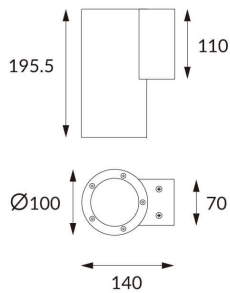

DOWNT

DOWNT is a wall light with round design emitting light downwards. With a size of $\text{Ø}100\text{mm} \times 195\text{mm}$ and a power of 18W, has a reflector with 55 degrees beam angle. With a real lumen output of 1432lm, and an efficiency of 79.56lm/W. Is made in Die Cast Aluminium Body, Tempered Glass Cover and has an IP65 and an IK10 degree of protection. DALI driver. Finished in Black color.

Scheme

Photometry

Item code	86.OW08.3343.02
Product type	Outdoor
Category	Wall Light
Family	DOWNT
Pictograms	

Product

Real power (W)	18
Real luminous flux (Lm)	1432
Luminous efficiency (Lm/W)	79.56
Beam angle (°)	55
Life time (h)	50000h L70B10
IP	65
Electrical class insulation	Class I
Colour	Black
Chip Brand	NICHIA
Control gear included	Yes
Control gear	DALI
Colour temperature (K)	3000
Colour consistency (SDCM)	SDCM<3
CRI	80
IK	IK10