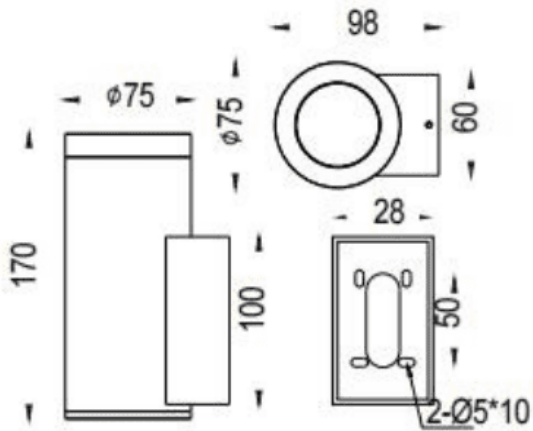

### DOWNT

Lavov wall fixture from the family DOWNT with a power of 14.5W and a 60 degrees beam angle. Finished in Black colour. Dimensions  $\phi 75 \times 98 \times 170 \text{mm}$ . With a total lumen output of 1300lm and a luminous efficiency of 89.65lm/W. CCT 3000K. Driver DALI. Made in Die Cast Aluminium Body, Tempered Glass Cover .IP65. IK05

### Dimensions

Product dimensions (mm)  $\phi 75 \times 98 \times 170 \text{mm}$

### Photometry

Item code	86.OW08.3343.02
Product type	Outdoor
Category	Wall Light
Family	DOWNT
Pictograms	

Product	
Real power (W)	14.5
Real luminous flux (Lm)	1300
Luminous efficiency (Lm/W)	89.65
Beam angle (°)	60
Life time (h)	50000h L70B10
IP	IP65
Electrical class insulation	Class I
Colour	Black
Control gear included	Yes
Control gear	DALI
Light source	LED
Type of LED	COB
Colour temperature (K)	3000
Colour consistency (SDCM)	SDCM3
CRI	80
IK	IK05