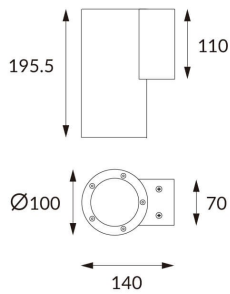

### DOWNT

DOWNT is a wall light with round design emitting light downwards. With a size of Ø100mmx195mm and a power of 18W, has a reflector with 55 degrees beam angle. With a real lumen output of 1432lm, and an efficiency of 79.56lm/W. Is made in Die Cast Aluminium Body, Tempered Glass Cover and has an IP65 and an IK10 degree of protection. DALI driver. Finished in Black color.

### Photometry

<b>Item code</b>	<b>86.OW08.3343.02</b>
<b>Product type</b>	<b>Outdoor</b>
<b>Category</b>	<b>Wall Light</b>
<b>Family</b>	<b>DOWNT</b>
<b>Pictograms</b>	

### Product

<b>Real power (W)</b>	<b>18</b>
<b>Real luminous flux (Lm)</b>	<b>1432</b>
<b>Luminous efficiency (Lm/W)</b>	<b>79.56</b>
<b>Beam angle (°)</b>	<b>55</b>
<b>Life time (h)</b>	<b>50000h L70B10</b>
<b>IP</b>	<b>65</b>
<b>Electrical class insulation</b>	<b>Class I</b>
<b>Colour</b>	<b>Black</b>
<b>Chip Brand</b>	<b>NICHIA</b>
<b>Control gear included</b>	<b>Yes</b>
<b>Control gear</b>	<b>DALI</b>
<b>Colour temperature (K)</b>	<b>3000</b>
<b>Colour consistency (SDCM)</b>	<b>SDCM&lt;3</b>
<b>CRI</b>	<b>80</b>
<b>IK</b>	<b>IK10</b>