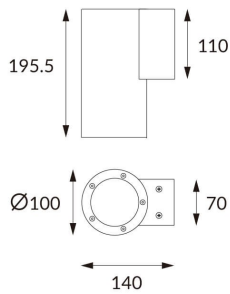

DOWNT

DOWNT is a wall light with round design emitting light downwards. With a size of Ø100mmx195mm and a power of 18W, has a reflector with 55 degrees beam angle. With a real lumen output of 1432lm, and an efficiency of 79.56lm/W. Is made in Die Cast Aluminium Body, Tempered Glass Cover and has an IP65 and an IK10 degree of protection. DALI driver. Finished in Black color.

Scheme

Photometry

Item code	86.OW08.3343.02
Product type	Outdoor
Category	Wall Light
Family	DOWNT
Pictograms	

Product

Real power (W)	18
Real luminous flux (Lm)	1432
Luminous efficiency (Lm/W)	79.56
Beam angle (°)	55
Life time (h)	50000h L70B10
IP	65
Electrical class insulation	Class I
Colour	Black
Chip Brand	NICHIA
Control gear included	Yes
Control gear	DALI
Colour temperature (K)	3000
Colour consistency (SDCM)	SDCM<3
CRI	80
IK	IK10