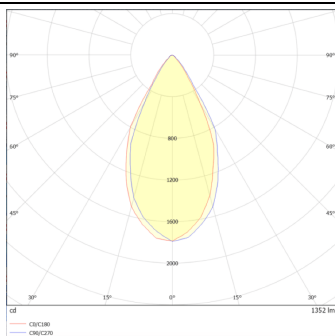

Photometry

Item code	86.OW08.3343.02
Product type	Outdoor
Category	Wall Light
Family	DOWNT
Pictograms	

Product

Real power (W)	18
Real luminous flux (Lm)	1432
Luminous efficiency (Lm/W)	79.56
Beam angle (°)	55
Life time (h)	50000h L70B10
IP	65
Electrical class insulation	Class I
Colour	Black
Chip Brand	NICHIA
Control gear included	Yes
Control gear	DALI
Colour temperature (K)	3000
Colour consistency (SDCM)	SDCM<3
CRI	80
IK	IK10