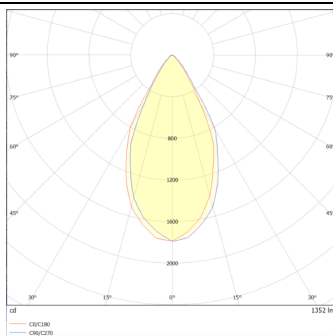

DOWNT

DOWNT is a wall light with round design emitting light downwards. With a size of $\text{Ø}100\text{mm} \times 195\text{mm}$ and a power of 18W, has a reflector with 55 degrees beam angle. With a real lumen output of 1432lm, and an efficiency of 79.56lm/W. Is made in Die Cast Aluminium Body, Tempered Glass Cover and has an IP65 and an IK10 degree of protection. DALI driver. Finished in Black color.

Scheme

Photometry

Item code	86.OW08.3343.02
Product type	Outdoor
Category	Wall Light
Family	DOWNT
Pictograms	

Product

Real power (W)	18
Real luminous flux (Lm)	1432
Luminous efficiency (Lm/W)	79.56
Beam angle (°)	55
Life time (h)	50000h L70B10
IP	65
Electrical class insulation	Class I
Colour	Black
Chip Brand	NICHIA
Control gear included	Yes
Control gear	DALI
Colour temperature (K)	3000
Colour consistency (SDCM)	SDCM<3
CRI	80
IK	IK10