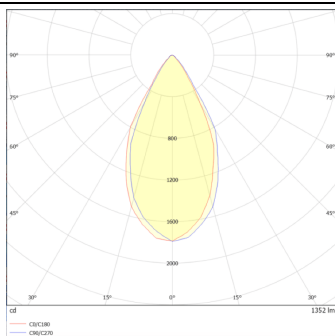

DOWNT

DOWNT is a wall light with round design emitting light downwards. With a size of Ø100mmx195mm and a power of 18W, has a reflector with 55 degrees beam angle. With a real lumen output of 1432lm, and an efficiency of 79.56lm/W. Is made in Die Cast Aluminium Body, Tempered Glass Cover and has an IP65 and an IK10 degree of protection. DALI driver. Finished in Black color.

Scheme

Photometry

Item code	86.OW08.3343.02
Product type	Outdoor
Category	Wall Light
Family	DOWNT
Pictograms	

Product

Real power (W)	18
Real luminous flux (Lm)	1432
Luminous efficiency (Lm/W)	79.56
Beam angle (°)	55
Life time (h)	50000h L70B10
IP	65
Electrical class insulation	Class I
Colour	Black
Chip Brand	NICHIA
Control gear included	Yes
Control gear	DALI
Colour temperature (K)	3000
Colour consistency (SDCM)	SDCM<3
CRI	80
IK	IK10