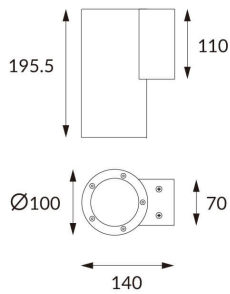

DOWNT

DOWNT is a wall light with round design emitting light downwards. With a size of $\text{\O}100\text{mm} \times 195\text{mm}$ and a power of 18W, has a reflector with 55 degrees beam angle. With a real lumen output of 1432lm, and an efficiency of 79.56lm/W. Is made in Die Cast Aluminium Body, Tempered Glass Cover and has an IP65 and an IK10 degree of protection. DALI driver. Finished in Grey color.

Scheme

Photometry

Item code	86.OW08.3343.03
Product type	Outdoor
Category	Wall Light
Family	DOWNT
Pictograms	

Product

Real power (W)	18
Real luminous flux (Lm)	1432
Luminous efficiency (Lm/W)	79.56
Beam angle (°)	55
Life time (h)	50000h L70B10
IP	65
Electrical class insulation	Class I
Colour	Grey
Chip Brand	NICHIA
Control gear included	Yes
Control gear	DALI
Colour temperature (K)	3000
Colour consistency (SDCM)	SDCM<3
CRI	80
IK	IK10