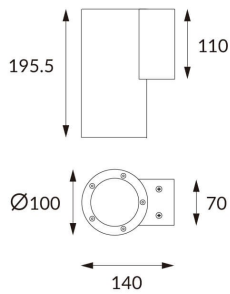

DOWNT

DOWNT is a wall light with round design emitting light downwards. With a size of Ø100mmx195mm and a power of 18W, has a reflector with 55 degrees beam angle. With a real lumen output of 1432lm, and an efficiency of 79.56lm/W. Is made in Die Cast Aluminium Body, Tempered Glass Cover and has an IP65 and an IK10 degree of protection. DALI driver. Finished in Grey color.

Scheme

Photometry

Item code	86.OW08.3343.03
Product type	Outdoor
Category	Wall Light
Family	DOWNT
Pictograms	

Product

Real power (W)	18
Real luminous flux (Lm)	1432
Luminous efficiency (Lm/W)	79.56
Beam angle (°)	55
Life time (h)	50000h L70B10
IP	65
Electrical class insulation	Class I
Colour	Grey
Chip Brand	NICHIA
Control gear included	Yes
Control gear	DALI
Colour temperature (K)	3000
Colour consistency (SDCM)	SDCM<3
CRI	80
IK	IK10