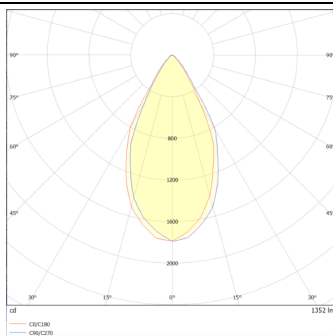

DOWNT

DOWNT is a wall light with round design emitting light downwards. With a size of Ø100mmx195mm and a power of 18W, has a reflector with 55 degrees beam angle. With a real lumen output of 1432lm, and an efficiency of 79.56lm/W. Is made in Die Cast Aluminium Body, Tempered Glass Cover and has an IP65 and an IK10 degree of protection. DALI driver. Finished in Grey color.

Scheme

Photometry

Item code	86.OW08.3343.03
Product type	Outdoor
Category	Wall Light
Family	DOWNT
Pictograms	

Product

Real power (W)	18
Real luminous flux (Lm)	1432
Luminous efficiency (Lm/W)	79.56
Beam angle (°)	55
Life time (h)	50000h L70B10
IP	65
Electrical class insulation	Class I
Colour	Grey
Chip Brand	NICHIA
Control gear included	Yes
Control gear	DALI
Colour temperature (K)	3000
Colour consistency (SDCM)	SDCM<3
CRI	80
IK	IK10