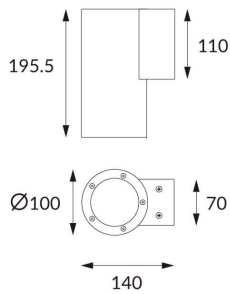

### DOWNT

DOWNT is a wall light with round design emitting light downwards. With a size of Ø100mmx195mm and a power of 18W, has a reflector with 55 degrees beam angle. With a real lumen output of 1432lm, and an efficiency of 79.56lm/W. Is made in Die Cast Aluminium Body, Tempered Glass Cover and has an IP65 and an IK10 degree of protection. DALI driver. Finished in Grey color.

### Photometry

<b>Item code</b>	<b>86.OW08.3343.03</b>
<b>Product type</b>	<b>Outdoor</b>
<b>Category</b>	<b>Wall Light</b>
<b>Family</b>	<b>DOWNT</b>
<b>Pictograms</b>	

### Product

<b>Real power (W)</b>	<b>18</b>
<b>Real luminous flux (Lm)</b>	<b>1432</b>
<b>Luminous efficiency (Lm/W)</b>	<b>79.56</b>
<b>Beam angle (°)</b>	<b>55</b>
<b>Life time (h)</b>	<b>50000h L70B10</b>
<b>IP</b>	<b>65</b>
<b>Electrical class insulation</b>	<b>Class I</b>
<b>Colour</b>	<b>Grey</b>
<b>Chip Brand</b>	<b>NICHIA</b>
<b>Control gear included</b>	<b>Yes</b>
<b>Control gear</b>	<b>DALI</b>
<b>Colour temperature (K)</b>	<b>3000</b>
<b>Colour consistency (SDCM)</b>	<b>SDCM&lt;3</b>
<b>CRI</b>	<b>80</b>
<b>IK</b>	<b>IK10</b>