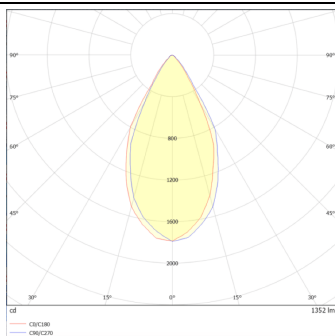

DOWNT

DOWNT is a wall light with round design emitting light downwards. With a size of $\text{\O}100\text{mm} \times 195\text{mm}$ and a power of 18W, has a reflector with 55 degrees beam angle. With a real lumen output of 1432lm, and an efficiency of 79.56lm/W. Is made in Die Cast Aluminium Body, Tempered Glass Cover and has an IP65 and an IK10 degree of protection. DALI driver. Finished in Grey color.

Scheme

Photometry

Item code	86.OW08.3343.03
Product type	Outdoor
Category	Wall Light
Family	DOWNT
Pictograms	

Product

Real power (W)	18
Real luminous flux (Lm)	1432
Luminous efficiency (Lm/W)	79.56
Beam angle (°)	55
Life time (h)	50000h L70B10
IP	65
Electrical class insulation	Class I
Colour	Grey
Chip Brand	NICHIA
Control gear included	Yes
Control gear	DALI
Colour temperature (K)	3000
Colour consistency (SDCM)	SDCM<3
CRI	80
IK	IK10