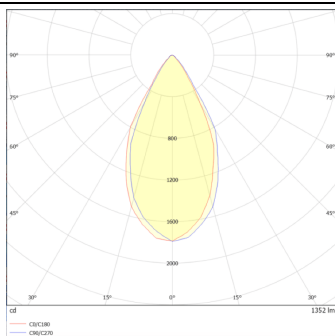

Photometry

Item code	86.OW08.3343.03
Product type	Outdoor
Category	Wall Light
Family	DOWNT
Pictograms	

Product

Real power (W)	18
Real luminous flux (Lm)	1432
Luminous efficiency (Lm/W)	79.56
Beam angle (°)	55
Life time (h)	50000h L70B10
IP	65
Electrical class insulation	Class I
Colour	Grey
Chip Brand	NICHIA
Control gear included	Yes
Control gear	DALI
Colour temperature (K)	3000
Colour consistency (SDCM)	SDCM<3
CRI	80
IK	IK10