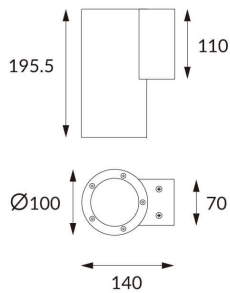

DOWNT

DOWNT is a wall light with round design emitting light downwards. With a size of Ø100mmx195mm and a power of 18W, has a reflector with 55 degrees beam angle. With a real lumen output of 1432lm, and an efficiency of 79.56lm/W. Is made in Die Cast Aluminium Body, Tempered Glass Cover and has an IP65 and an IK10 degree of protection. DALI driver. Finished in Grey color.

Scheme

Photometry

Item code	86.OW08.3343.03
Product type	Outdoor
Category	Wall Light
Family	DOWNT
Pictograms	

Product

Real power (W)	18
Real luminous flux (Lm)	1432
Luminous efficiency (Lm/W)	79.56
Beam angle (°)	55
Life time (h)	50000h L70B10
IP	65
Electrical class insulation	Class I
Colour	Grey
Chip Brand	NICHIA
Control gear included	Yes
Control gear	DALI
Colour temperature (K)	3000
Colour consistency (SDCM)	SDCM<3
CRI	80
IK	IK10