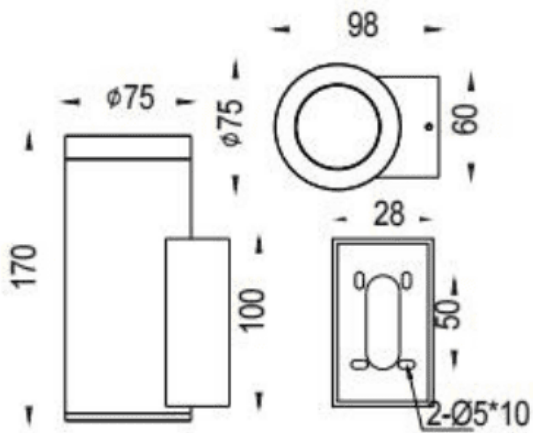

### DOWNT

Lavov wall fixture from the family DOWNT with a power of 14.5W and a 60 degrees beam angle. Finished in Grey colour. Dimensions  $\phi 75 \times 98 \times 170 \text{mm}$ . With a total lumen output of 1300lm and a luminous efficiency of 89.65lm/W. CCT 3000K. Driver DALI. Made in Die Cast Aluminium Body, Tempered Glass Cover .IP65. IK05

### Dimensions

Product dimensions (mm)  $\phi 75 \times 98 \times 170 \text{mm}$

### Photometry

Item code	86.OW08.3343.03
Product type	Outdoor
Category	Wall Light
Family	DOWNT
Pictograms	

Product	
Real power (W)	14.5
Real luminous flux (Lm)	1300
Luminous efficiency (Lm/W)	89.65
Beam angle (°)	60
Life time (h)	50000h L70B10
IP	IP65
Electrical class insulation	Class I
Colour	Grey
Control gear included	Yes
Control gear	DALI
Light source	LED
Type of LED	COB
Colour temperature (K)	3000
Colour consistency (SDCM)	SDCM3
CRI	80
IK	IK05