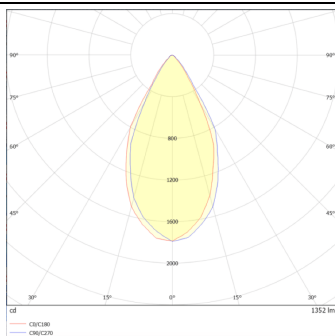

DOWNT

DOWNT is a wall light with round design emitting light downwards. With a size of Ø100mmx195mm and a power of 18W, has a reflector with 55 degrees beam angle. With a real lumen output of 1432lm, and an efficiency of 79.56lm/W. Is made in Die Cast Aluminium Body, Tempered Glass Cover and has an IP65 and an IK10 degree of protection. DALI driver. Finished in Grey color.

Scheme

Photometry

Item code	86.OW08.3343.03
Product type	Outdoor
Category	Wall Light
Family	DOWNT
Pictograms	

Product

Real power (W)	18
Real luminous flux (Lm)	1432
Luminous efficiency (Lm/W)	79.56
Beam angle (°)	55
Life time (h)	50000h L70B10
IP	65
Electrical class insulation	Class I
Colour	Grey
Chip Brand	NICHIA
Control gear included	Yes
Control gear	DALI
Colour temperature (K)	3000
Colour consistency (SDCM)	SDCM<3
CRI	80
IK	IK10